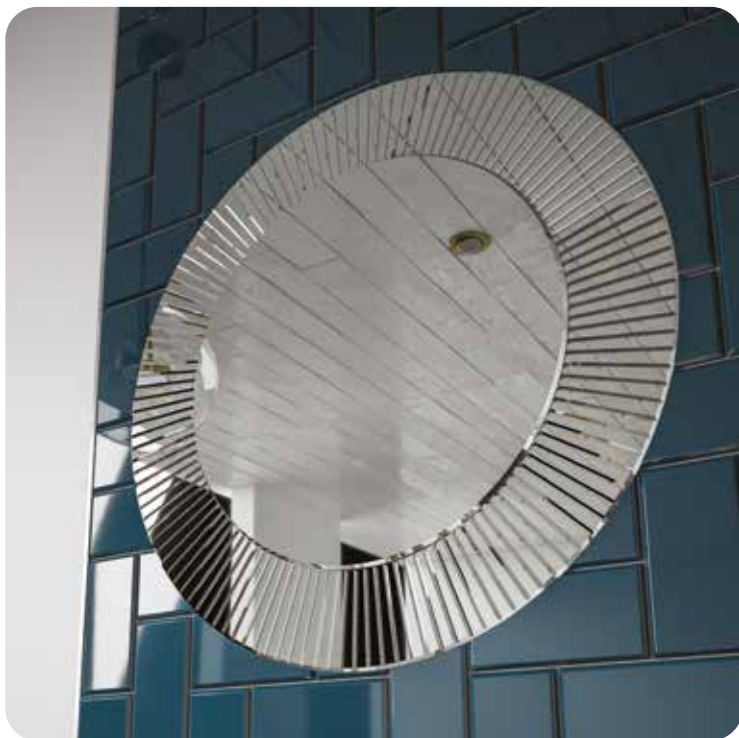

£179

**Trim Pill 50  
Brushed Brass**  
62180000  
90 x 50 x 2.5cm

£199

Scan for videos and further information about our [Trim Pill](#) mirror range.

### Key features

Brilliant cut design

**Arte 60**  
79480000  
Ø60cm

**£235**

Scan for videos and further information about our **Arte** mirror range.