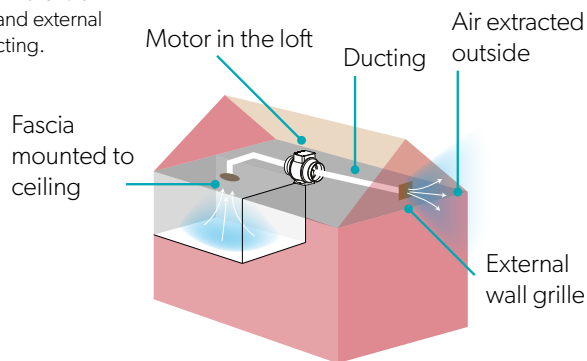

Scan for videos and further information about our **Cyclone** ceiling fans.

Scan for videos and further information about our **Turbo** ceiling fans.

CYCLONE AND TURBO CEILING FANS

This high-powered inline fan comfortably clears condensation in a larger bathroom. **Cyclone's** slim, flushmounted grille sits discreetly in your ceiling and is quiet enough to maintain the relaxing ambience of your space.

Power meets precision in **Turbo**. A powerful electric motor effectively removes condensation to prevent damp, mould and unpleasant odours. The fan runs quietly in the background and has a built-in timer, so you can set it to run for as long as you need.

Available in a chrome or white finish with optional warm or cool white LED illumination.