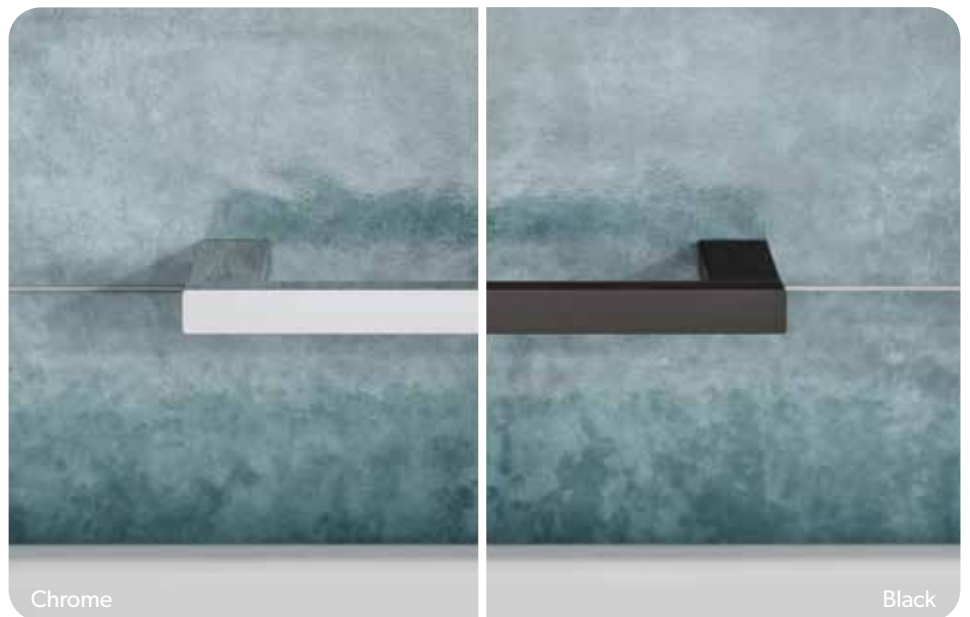

## Grab Bar

Safety shouldn't mean compromising on style. Geometric design and a choice of polished chrome or contemporary black make this secure-fix grab bar the ideal choice for any bathroom.

Chrome

Black