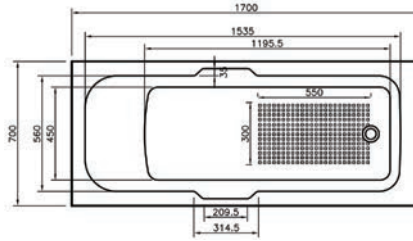

Eton Rimless

5 Bath Options Available:

- 1500 x 700mm - Superspec
- 1700 x 700mm - Standard
- 1700 x 700mm - Superspec
- 1700 x 800mm - Standard
- 1800 x 800mm - Standard

Bath Components

Bath Components	Dimensions	Ref.	Exc. VAT	Inc. VAT
Virginia Single Ended, Standard Spec Bath with Grips	1700 x 700mm	VIR17/7	£310.00	£372.00
Superstyle Acrylic Bath Front Panel - White	1700mm	S/STY17	£51.00	£61.20
Superstyle Acrylic Bath End Panel - White	700mm	S/STY7	£29.00	£34.80
Genesis 800mm Curved Bath Screen	1500mm (H) x 800mm (W)	QXG8SS800	£192.00	£230.40
QX Bath Pop-Up Waste	-	QXW1908	£40.00	£48.00
Urban Bath Filler	-	ALP-9074	£141.00	£169.20
Ohio Round Shower Head	200mm Diameter	FLS-8002C	£55.00	£66.00
Ohio Shower Head Fixing Arm	400 x 24mm	FLS-801C	£46.00	£55.20
Ohio Twin Thermostatic Shower Valve with 1 Outlet (Controls 1 Function)	-	QXCVQ01	£194.00	£232.80