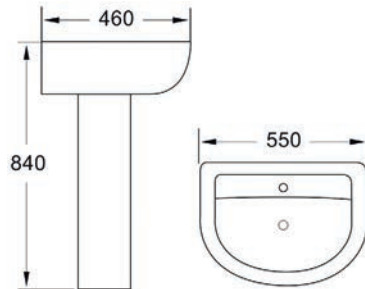

Eton Rimless

5 Bath Options Available:

- 1500 x 700mm - Superspec
- 1700 x 700mm - Standard
- 1700 x 700mm - Superspec
- 1700 x 800mm - Standard
- 1800 x 800mm - Standard

Bath Components

Bath Components	Dimensions	Ref.	Exc. VAT	Inc. VAT
Virginia Single Ended, Standard Spec Bath with Grips	1700 x 700mm	VIR17/7	£310.00	£372.00
Superstyle Acrylic Bath Front Panel - White	1700mm	S/STY17	£51.00	£61.20
Superstyle Acrylic Bath End Panel - White	700mm	S/STY7	£29.00	£34.80
Genesis 800mm Curved Bath Screen	1500mm (H) x 800mm (W)	QXG8SS800	£192.00	£230.40
QX Bath Pop-Up Waste	-	QXW1908	£40.00	£48.00
Urban Bath Filler	-	ALP-9074	£141.00	£169.20
Ohio Round Shower Head	200mm Diameter	FLS-8002C	£55.00	£66.00
Ohio Shower Head Fixing Arm	400 x 24mm	FLS-801C	£46.00	£55.20
Ohio Twin Thermostatic Shower Valve with 1 Outlet (Controls 1 Function)	-	QXCVQ01	£194.00	£232.80