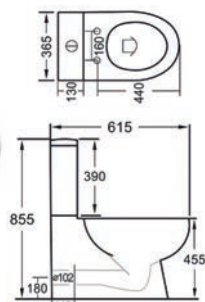

Oregon Elevated Height - See p64
 £386.00 Exc. VAT £463.20 Inc. VAT

RIMLESS

COMFORT HEIGHT PAN

Cornell Elevated Height - See p44
 £391.00 Exc. VAT £469.20 Inc. VAT

RIMLESS

COMFORT HEIGHT PAN

SHORT PROJECTION