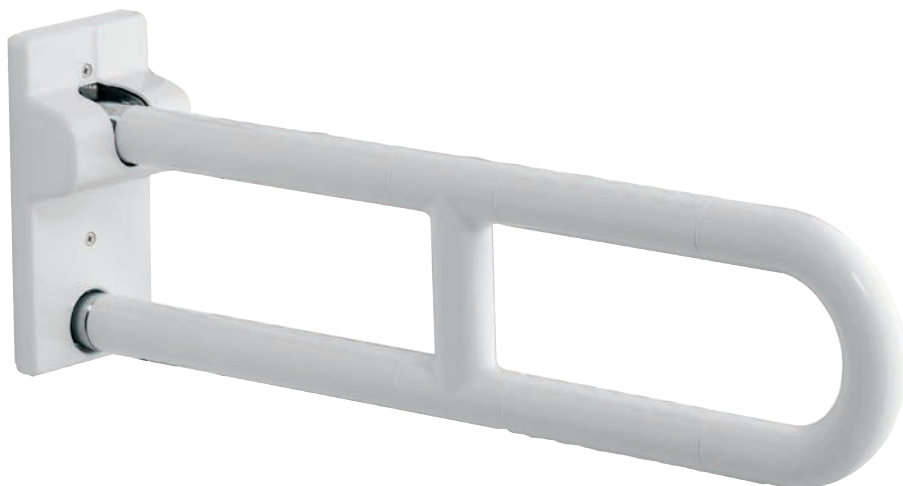

Comfort Folding Rail

Ref: KGB-A01-0025B Finish: White
Dimensions: 102mm x 700mm x 203mm
£226.00 Exc. VAT **£271.20 Inc. VAT**

Material: ABS, Aluminium & Stainless Steel