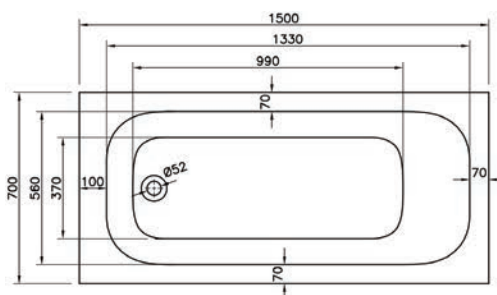

Selection of Bath Panels Available p130