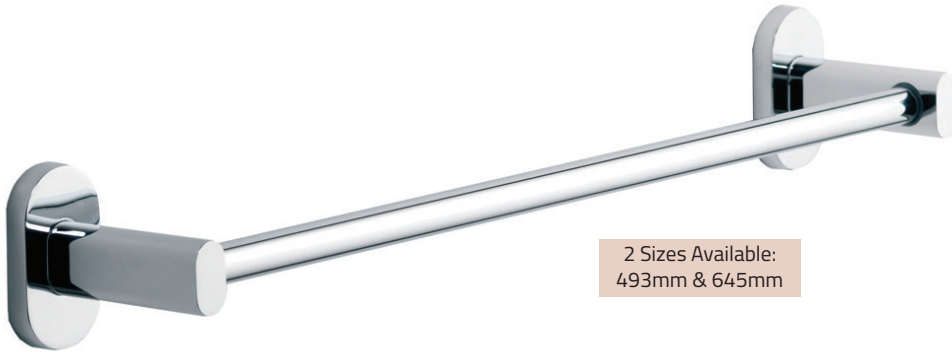

Grosvenor Glass Cup & Holder

Ref: KRO-026 Finish: Chrome
Dimensions: 68mm x 120mm x 96mm
£37.00 Exc. VAT **£44.40 Inc. VAT**

Ohio Accessories

All Dimensions are Width x Depth x Height
Material: Brass

Ohio Toilet Roll Holder
Ref: KCO-003 Finish: Chrome
Dimensions: 188mm x 85mm x 70mm
£59.00 Exc. VAT **£70.80 Inc. VAT**

Ohio Toilet Roll Holder with Cover
Ref: KCO-033-A Finish: Chrome
Dimensions: 162mm x 115mm x 99mm
£54.00 Exc. VAT **£64.80 Inc. VAT**

Ohio Towel Ring
Ref: KCO-004 Finish: Chrome
Dimensions: 152mm x 75mm x 183mm
£39.00 Exc. VAT **£46.80 Inc. VAT**

Ohio Glass Cup & Holder
Ref: KCO-026 Finish: Chrome
Dimensions: 67mm x 118mm x 111mm
£41.00 Exc. VAT **£49.20 Inc. VAT**

Ohio Double Robe Hook
Ref: KCO-025 Finish: Chrome
Dimensions: 62mm x 74mm x 70mm
£39.00 Exc. VAT **£46.80 Inc. VAT**