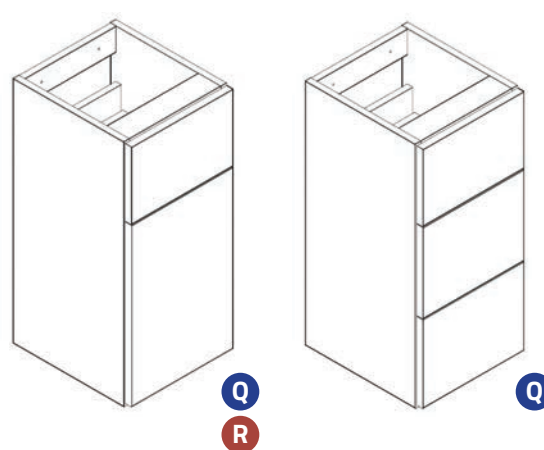

Ritz Furniture

Ref.	Dimensions	Cashmere		Graphite	
		Exc. VAT	Inc. VAT	Exc. VAT	Inc. VAT
RZ50WC	498 x 345 x 870mm*	£256.00	£307.20		
RZ60WC	598 x 345 x 870mm*	£270.00	£324.00		
RZ50WCSL	498 x 245 x 870mm*	£256.00	£307.20		
RZ60WCSL	598 x 245 x 870mm*	£256.00	£307.20