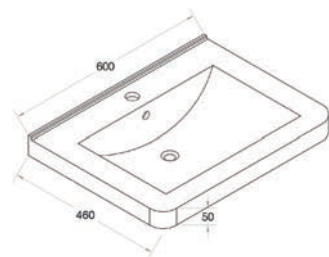

Furniture Components	Dimensions	Ref.	Exc. VAT	Inc. VAT
Cornell 60 2-Drawer Base Unit - Textured Grey	596 x 440 x 800mm	CR60BUTG	£619.00	£742.80
Cornell 60 Ceramic Basin - 1TH Only	600 x 460mm	CR60BAS	£171.00	£205.20
Arizona Basin Mono inc. Click-Clack Waste	-	ASC-9052W	£92.00	£110.40