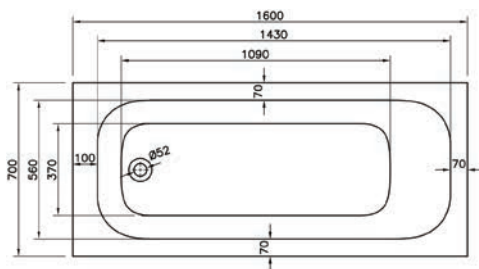

Selection of Bath Panels Available p130