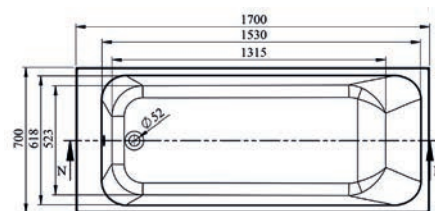

GENESIS

ascent
SUPERSPEC

Dimensions	Capacity	Ref.	Exc. VAT	Inc. VAT
1700 x 700mm	185 Ltr	OKL17/7	£347.00	£416.40

Dimensions	Capacity	Ref.	Exc. VAT	Inc. VAT
1700 x 700mm	185 Ltr	OKL17/7S	£451.00	£541.20