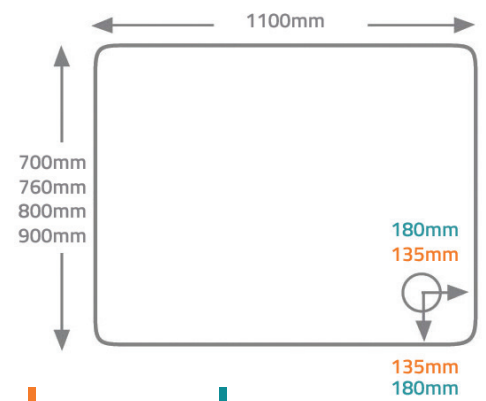

1100 x 760mm	1100 x 700mm
1100 x 800mm	1100 x 760mm
1100 x 900mm	1100 x 800mm