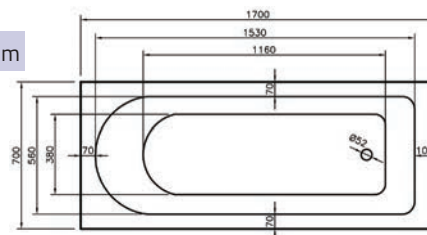

Ebony

Single Ended Bath

Height (Exc. Legs) - 410mm