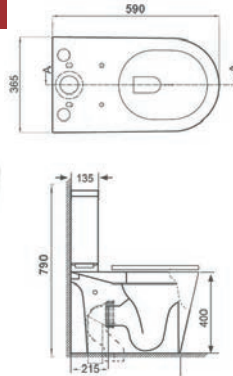

RIMLESS

SHORT PROJECTION

Aveiro Open - See p10
£354.00 Exc. VAT £424.80 Inc. VAT

RIMLESS

COMFORT HEIGHT PAN

SHORT PROJECTION

Oregon Open-Sided - See p38
£355.00 Exc. VAT £426.00 Inc. VAT

RIMLESS