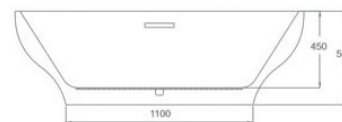

1800 x 800mm • 1700 x 750mm

Description	Dimensions L x W x H (mm)	Ref.	Weight	Capacity	Exc. VAT	Inc. VAT
NEW Naxos Freestanding Bath <i>Includes Pre-Fitted Click-Clack Waste</i>	1800 x 800 x 640	NAX-1800	59kg	277 Ltr	£1,318.00	£1,581.60

Metropolitan Freestanding Bath <i>Includes Pre-Fitted Click-Clack Waste</i>	1700 x 750 x 580	ICN-1038	50kg	270 Ltr	£1,585.00	£1,902.00