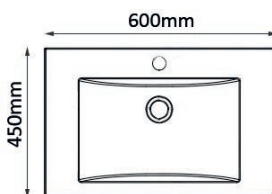

	Dimensions	Ref.	Exc. VAT	Inc. VAT
Genesis 800mm Showerwall Panel - Brushed Brass	800 x 1950mm (H)	QXGSW800BRS	£379.00	£454.80
Ascent Premier 30mm Cast Stone Tray	1200 x 800mm	ASC12/8	£306.00	£367.20
Ascent 90mm Shower Trap Waste	-	TAST1CP-K	£13.00	£15.60
Atlanta Square Thermostatic Bar Valve & Riser Kit - Brushed Brass	850-1200mm (H)	AT103BB	£419.00	£502.80