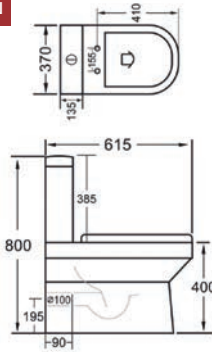

Evora Closed - See p16
£341.00 Exc. VAT £409.20 Inc. VAT

RIMLESS