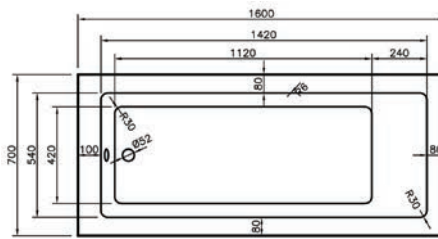

Nevada

Double Ended Bath

Height (Exc. Legs) - 420mm

Selection of Bath Panels Available p130

Dimensions	Capacity	Ref.	Exc. VAT	Inc. VAT
1700 x 800mm	225 Ltr	NEV17/8	£402.00	£482.40
1800 x 800mm	235 Ltr	NEV18/8	£402.00	£482.40

Dimensions	Capacity	Ref.	Exc. VAT	Inc. VAT
1700 x 800mm	225 Ltr	NEV17/8S	£523.00	£627.60
1800 x 800mm	235 Ltr	NEV18/8S	£523.00	£627.60