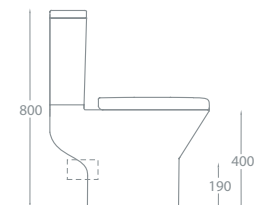

600mm Projection