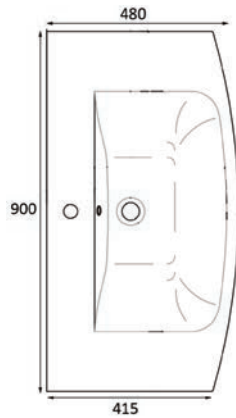

Furniture Components

Oregon 90 2-Drawer Wall-Hung Base Unit - Matt Moonlight Blue Ref: ORE90BU-MMB	Dimensions: 890 x 475 x 500mm	£820.00 Exc. VAT	£984.00 Inc. VAT
Oregon 90 Resin Basin Ref: OR90BS	Dimensions: 900 x 480mm	£197.00 Exc. VAT	£236.40 Inc. VAT
Charlotte Basin Mono inc. Click-Clack Waste Ref: ASC-8922W		£74.00 Exc. VAT	£88.80 Inc. VAT

RIMLESS

565mm Projection