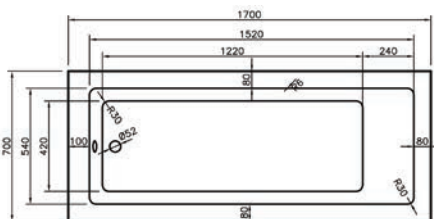

Total Suite Price: £2,686.00 Exc. VAT £3,223.20 Inc. VAT

Oregon Rimless

QX
10 YEAR
MANUFACTURERS
GUARANTEE

Whirlpool

Size Options:

- 1500 x 700mm
- 1600 x 700mm
- 1700 x 700mm

Bath Components	Dimensions	Ref.	Exc. VAT	Inc. VAT
Montana Single Ended Standard Spec Bath	1700 x 700mm	MON17/7	£349.00	£418.80
Q-Line MDF Bath Front Panel - Platinum Grey	1700mm	GQ1700BPPL	£215.00	£258.00
Q-Line MDF Bath End Panel - Platinum Grey	700mm	GQ700BPPL	£89.00	£106.80
Genesis 8mm Curved Bath Screen	1500mm (H) x 800mm (W)	QXG85S800	£192.00	£230.40
QX Click-Clack Bath Waste - Black	-	QXWA900EK	£40.00	£48.00
Roma 2TH Bath Filler - Matt Grey	-	QXRO03MG	£143.00	£171.60
Roma Round Thermostatic Bar Valve & Kit - Matt Grey	-	QXSH104MG	£273.00	£327.60