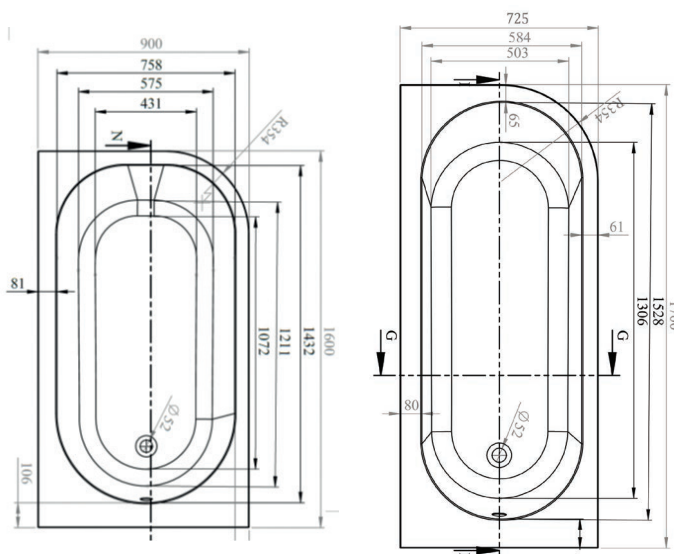

Dimensions	Capacity	Ref.	Exc. VAT	Inc. VAT
1600 x 900mm	210 Ltr	KN16/9	£430.00	£516.00
Kansas 1600 Offset Panel	-	KN16OFFPAN	£226.00	£217.20
Bath Total			£656.00	£787.20

Dimensions	Capacity	Ref.	Exc. VAT	Inc. VAT
1700 x 725mm	195 Ltr	KN17/725	£360.00	£432.00
Kansas 1700 Offset Panel	-	KN17OFFPAN	£225.00	£270.00
Bath Total			£585.00	£702.00

Available Left Hand or Right Hand