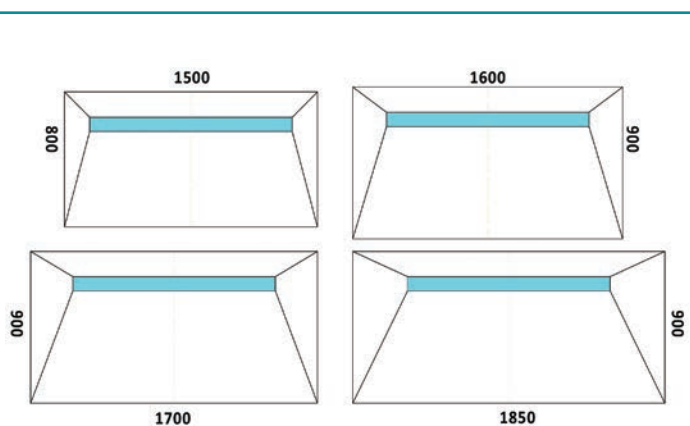

Linear Drain - 1200mm

Waste is positioned 192mm from the edge of the tray to the centre of the waste.

Additional Items

Description	Ref.	Exc. VAT	Inc. VAT
Shower Base Sealing Kit	SBAS-SKIT	£179.00	£214.80
Adjustable Legs*	SBAS-LEG	£25.00	£30.00

*Only needed when laying a new concrete floor