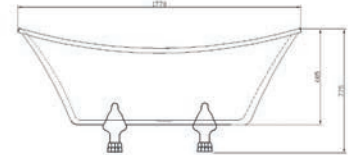

1770 x 710mm • 1520 x 710mm

Description	Dimensions L x W x H (mm)	Ref.	Weight	Capacity	Exc. VAT	Inc. VAT
Latina Freestanding Bath & Feet	1770 x 710 x 775	ICN-831	55kg	195 Ltr	£1,110.00	£1,332.00
Marino Freestanding Bath & Feet	1520 x 710 x 770	ICN-83015A	45kg	142 Ltr	£1,064.00	£1,276.80
Marino Freestanding Bath & Feet*	1700 x 710 x 770	ICN-83017A	55kg	160 Ltr	£1,090.00	£1,308.00

Marino Bath is not suitable for use with the ICW-08 Waste

*While Stocks Last