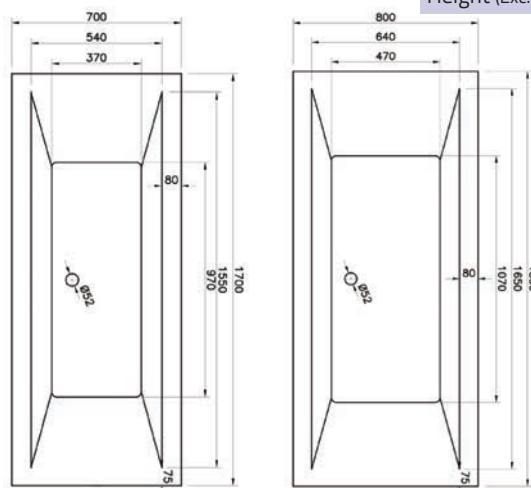

Arizona

Double Ended Bath

Height (Exc. Legs) - 410mm

Selection of Bath Panels Available p130