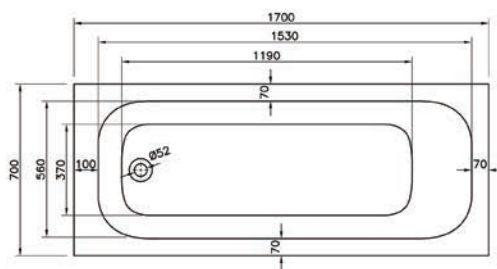

Selection of Bath Panels Available p130