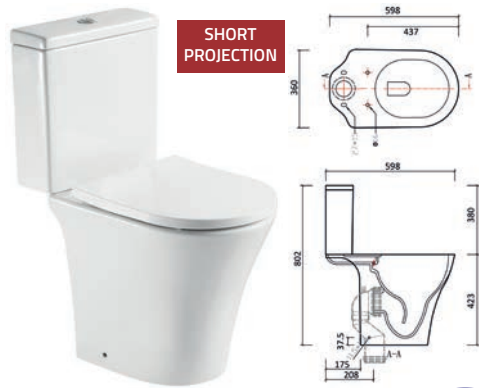

SHORT PROJECTION

NEW Rimini Short Projection - See p26
£257.00 Exc. VAT **£308.40 Inc. VAT**

RIMLESS

Carolina - See p58
£262.00 Exc. VAT **£314.40 Inc. VAT**

SHORT PROJECTION

Eton Open Sided - See p48
£267.00 Exc. VAT **£320.40 Inc. VAT**