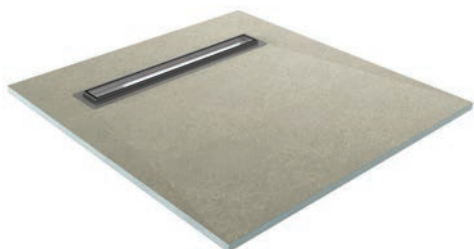

Ascent Linear Drain Pre-Formed Trays

Linear Tray, Shower Base

Size	Ref.	Thickness at Edge	Linear Drain Size	Exc. VAT	Inc. VAT
900 x 900mm	SBAS9X9L	20mm	600mm	£236.00	£283.20
1000 x 1000mm	SBAS10X10L	20mm	700mm	£291.00	£349.20
1200 x 1200mm	SBAS12X12L	20mm	900mm	£420.00	£504.00
1200 x 760mm	SBAS12X76L	20mm	900mm	£266.00	£319.20
1200 x 800mm	SBAS12X8L	20mm	900mm	£282.00	£338.40
1200 x 900mm	SBAS12X9L	30mm	600mm	£315.00	£378.00
1400 x 900mm	SBAS14X9L	30mm	600mm	£365.00	£438.00
1500 x 800mm	SBAS15X8L	20mm	1200mm	£348.00	£417.60
1500 x 900mm	SBAS15X9L	30mm	600mm	£392.00	£470.40
1600 x 900mm	SBAS16X9L	20mm	1200mm	£420.00	£504.00
1700 x 900mm	SBAS17X9L	20mm	1200mm	£447.00	£536.40
1850 x 900mm	SBAS18X9L	20mm	1200mm	£486.00	£583.20