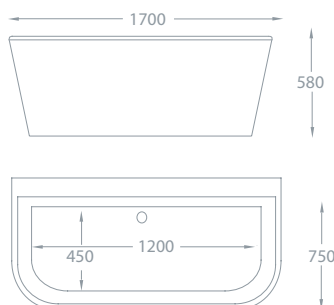

Monza Rimless Back-to-Wall