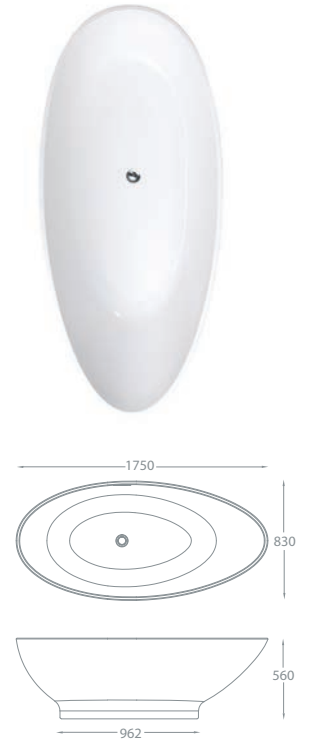

Includes Pre-Fitted Click-Clack Waste

1750 x 830mm • 1700 x 700mm

Top edge thickness of 15mm consisting of acrylic with resin and fibreglass reinforcement

Description	Dimensions L x W x H (mm)	Ref.	Weight	Capacity	Exc. VAT	Inc. VAT
Icon Freestanding Bath <i>Includes Pre-Fitted Click-Clack Waste</i>	1750 x 830 x 560	QX-IC01750	47kg	275 Ltr	£1,653.00	£1,983.60
Estoril Freestanding Bath <i>Includes Pre-Fitted Click-Clack Waste</i>	1700 x 700 x 575	EST-17/7	45kg	250 Ltr	£1,475.00	£1,770.00