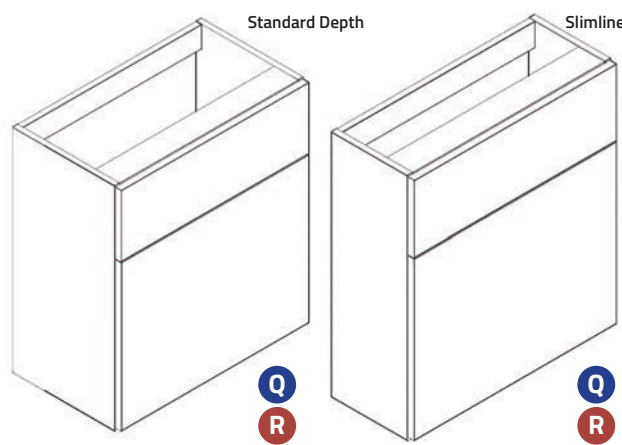

Unit Prices On This Page **EXCLUDE** Handles - These can be selected from p358