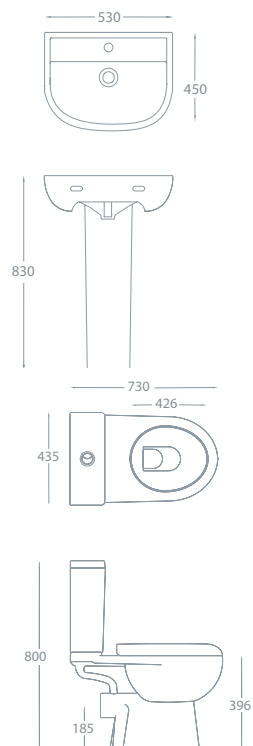

WC Components

	Dimensions	Ref.	Exc. VAT	Inc. VAT
Ebony Close Coupled Pan Only	-	BH-CL001	£78.00	£93.60
Ebony Close Coupled Cistern & Fittings	-	BH-CL002	£57.00	£68.40
Ebony Standard Seat	-	108051	£24.00	£28.80

Total Suite Price £856.00 Exc. VAT £1,027.20 Inc. VAT

4-Piece Price Inc. Seat £226.00 Exc. VAT £271.20 Inc. VAT