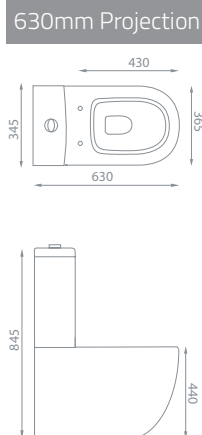

WC Components

Roma Rimless Comfort Close Coupled Pan & Soft Close Seat	Ref: RO-W158		£336.00 Exc. VAT	£403.20 Inc. VAT
Roma Close Coupled Cistern & Fittings	Ref: RO-T158		£120.00 Exc. VAT	£144.00 Inc. VAT

Total Suite Price

£6,040.00 Exc. VAT

£7,248.00 Inc. VAT

Also Shown With:

	Dimensions	Ref.	Exc. VAT	Inc. VAT
Utah 60 Mirror with Black Frame & Integrated Lights	600 x 700 x 30mm	ASC6071B	£273.00	£327.60
Porto Ceramic Basin - For use with the Porto Base Unit	600 x 460mm	CB5460	£169.00	£202.80
Opal Nickel Towel Rail - Black Nickel Finish	1200 x 500mm	OP-12X5BN	£450.00	£540.00