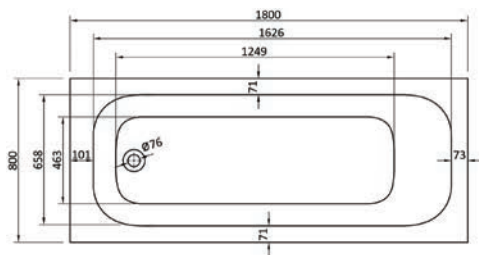

Selection of Bath Panels Available p130