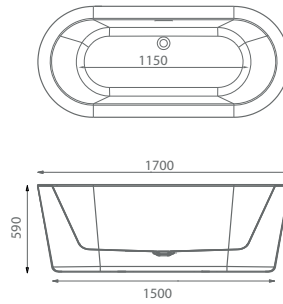

Evora Rimless