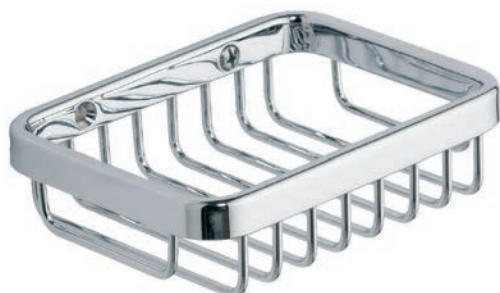

Utah Square Basket

Ref: KBK-002-006 Finish: Chrome
Dimensions: 130mm x 95mm x 35mm
£36.00 Exc. VAT **£43.20 Inc. VAT**