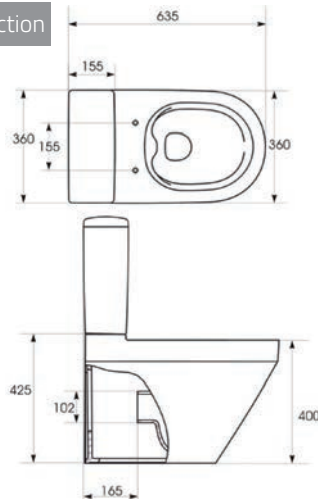

WC Components

Crea Round Rimless Close Coupled Pan & Soft Close Seat*	Ref: K673-002	£459.00 Exc. VAT	£550.80 Inc. VAT
Crea Close Coupled Cistern & Fittings*	Ref: K673-003	£81.00 Exc. VAT	£97.20 Inc. VAT

*While Stocks Last

Total Suite Price

£3,078.00 Exc. VAT

£3,693.60 Inc. VAT

Also Shown With:

	Dimensions	Ref.	Exc. VAT	Inc. VAT
Cornell 60 Mirror with LED Light Strips	600 x 700mm	ASC12338	£195.00	£234.00
Opal Horizontal Towel Rail - Chrome	600 x 800mm	OPA-6X8	£295.00	£354.00

Also Available:

	Dimensions	Ref.	Exc. VAT	Inc. VAT
Grosvenor 1550 Freestanding Bath	1550 x 750mm	QX-GRO1550	£1,211.00	£1,453.20