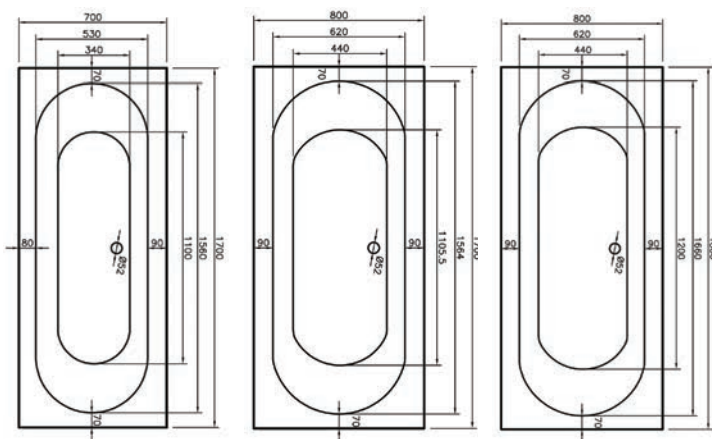

Dimensions	Capacity	Ref.	Exc. VAT	Inc. VAT
1700 x 800mm	200 Ltr	ALSK17/8S	£523.00	£627.60

Alaska

Double Ended Bath

Height (Exc. Legs) - 410mm

Selection of Bath Panels Available p130

GENESIS

Dimensions	Capacity	Ref.	Exc. VAT	Inc. VAT
1700 x 700mm	185 Ltr	ARIZ17/7	£349.00	£418.80
1800 x 800mm	210 Ltr	ARIZ18/8	£402.00	£482.40