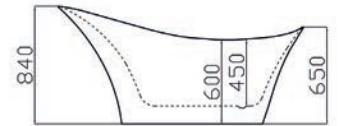

1700 x 800mm • 1700 x 800mm

Description	Dimensions L x W x H (mm)	Ref.	Capacity	Exc. VAT	Inc. VAT
Copenhagen Freestanding Bath <i>Includes Pre-Fitted Click-Clack Waste</i>	1700 x 800 x 840mm	PB280	180 Ltr	£2,267.00	£2,720.40
Milan Freestanding Bath <i>Includes Pre-Fitted Click-Clack Waste</i>	1700 x 800 x 560mm	PB290	250 Ltr	£1,739.00	£2,086.80