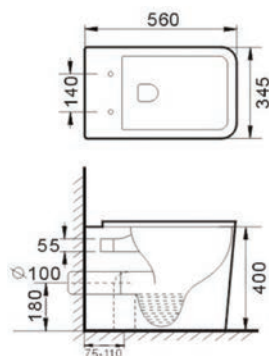

Furniture Components

Urban 50 1-Door Base Unit - Gloss White

Ref: UR50W Dimensions: 490 x 345 x 800mm
£184.00 Exc. VAT **£220.80 Inc. VAT**

Urban 50 WC Base Unit with no top (for 1-piece basin)

Ref: UR50WCNTW Dimensions: 500 x 345 x 800mm
£174.00 Exc. VAT **£208.80 Inc. VAT**

Urban 100 1-Piece Resin Basin (Reversible)

Ref: UR100BS Dimensions: 1000 x 350mm
£260.00 Exc. VAT **£312.00 Inc. VAT**

Urban Basin Mono inc. Click-Clack Waste

Ref: ALP-9072W
£83.00 Exc. VAT **£99.60 Inc. VAT**

RIMLESS

560mm Projection