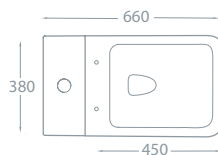

WC Components

Charlotte Close Coupled Pan Only Ref: CHASOP-001		£172.00 Exc. VAT	£206.40 Inc. VAT
Arizona/Charlotte Close Coupled Cistern & Fittings Ref: ARCH-005		£94.00 Exc. VAT	£112.80 Inc. VAT
Arizona/Charlotte Slim Soft Close WC Seat Only Ref: ARCH-004		£76.00 Exc. VAT	£91.20 Inc. VAT

Total Suite Price

£1,656.00 Exc. VAT

£1,987.20 Inc. VAT

Also Shown With:

	Dimensions	Ref.	Exc. VAT	Inc. VAT
NEW Aveiro Mirror with Black Frame	600 x 700mm	AVE6070DMB	£119.00	£142.80
Utah Towel Rail - Matt Black	1200 x 500mm	UTA-12X5MB	£96.00	£115.20

Also Available

Charlotte Back-to-Wall Pan Only	-	CHASOP0003	£181.00	£217.20
Arizona/Charlotte Standard Soft Close Seat only	-	ARCH-122	£79.00	£88.80