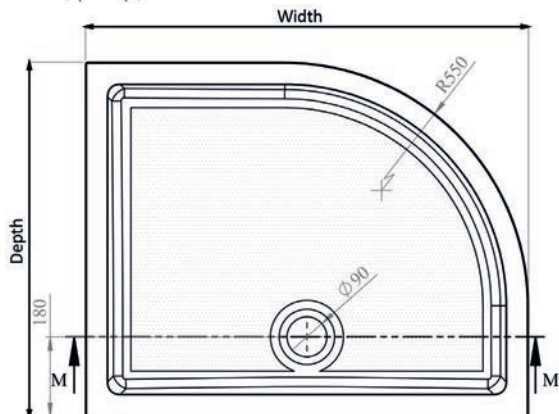

Square Tray Sizes:

Size	Ref.	Exc. VAT	Inc. VAT
700 x 700mm	AS700	£118.00	£141.60
760 x 760mm	AS760	£118.00	£141.60
800 x 800mm	AS800	£135.00	£162.00
900 x 900mm	AS900	£193.00	£231.60

Rectangular Tray Sizes:

Size	Ref.	Exc. VAT	Inc. VAT
800 x 700mm	AS8/7	£161.00	£193.20
900 x 700mm	AS9/7	£187.00	£224.40
900 x 760mm	AS9/76	£191.00	£229.20
900 x 800mm	AS9/8	£186.00	£223.20
1000 x 700mm	AS1/7	£202.00	£242.40
1000 x 800mm	AS1/8	£248.00	£297.60
1100 x 800mm	AS11/8	£254.00	£304.80
1200 x 700mm	AS12/7	£230.00	£276.00
1200 x 760mm	AS12/76	£230.00	£276.00
1200 x 800mm	AS12/8	£236.00	£283.20
1200 x 900mm	AS12/9	£251.00	£301.20
1300 x 800mm	AS13/8	£372.00	£446.40
1400 x 700mm	AS14/7	£372.00	£446.40
1400 x 800mm	AS14/8	£381.00	£457.20
1400 x 900mm	AS14/9	£404.00	£484.80
1500 x 800mm	AS15/8	£433.00	£519.60
1500 x 900mm	AS15/9	£433.00	£519.60
1600 x 700mm	AS16/7	£429.00	£514.80
1600 x 800mm	AS16/8	£438.00	£525.60
1600 x 900mm	AS16/9	£454.00	£544.80
1700 x 700mm	AS17/7	£478.00	£573.60
1700 x 760mm	AS17/76	£478.00	£573.60
1700 x 800mm	AS17/8	£487.00	£584.40
1700 x 900mm	AS17/9	£493.00	£591.60
1800 x 800mm	AS18/8	£539.00	£646.80

Quadrant Tray Size

Size	Ref.	Exc. VAT	Inc. VAT
800mm Quad	AS8Q	£193.00	£231.60
900mm Quad	AS9Q	£209.00	£250.80
1000 x 800mm Quad LH or RH	AS1/8Q	£319.00	£382.80

Panel Kit Options

Kit Type	Ref.	Exc. VAT	Inc. VAT
Rectangular Tray Kit	ASCPANREC	£140.00	£168.00
Large Rectangular Kit <i>For trays 1800mm+</i>	ASCPANLRG	£166.00	£199.20
Square Tray Kit	ASCPANSQ	£123.00	£147.60
Quadrant & Offset Quadrant Tray Kit	ASCPANQ	£134.00	£160.80