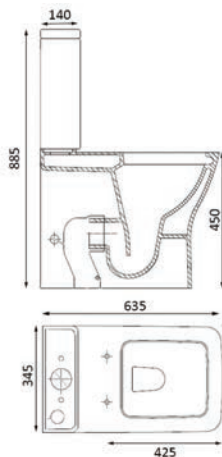

WC Components

Cornell Comfort Rimless Close Coupled (Fully Back-to-Wall) Pan & Slim Soft Close Seat
Ref: CO-W425R
£266.00 Exc. VAT   **£319.20 Inc. VAT**

Cornell Close Coupled Cistern & Fittings
Ref: CO-T125
£125.00 Exc. VAT   **£150.00 Inc. VAT**

Total Suite Price

£1,916.00 Exc. VAT

£2,299.20 Inc. VAT

Also Shown With:

	Dimensions	Ref.	Exc. VAT	Inc. VAT
Radius Round Mirror with Integrated Lights	600mm Round	ASC6602	£243.00	£291.60
Florence with Shelf - Chrome/White Radiator	963 x 673mm	FSH-96X63	£453.00	£543.60
Grosvenor Roll Holder - Chrome	-	KRO-003	£48.00	£57.60

Also Available:

Cornell Freestanding Bath with pre-fitted Click-Clack Waste	1680 x 790mm	QX-COR1650	£1,545.00	£1,854.00
Cornell Comfort Back-to-Wall Pan & Soft Close Seat	500mm Projection	CO-W225H	£365.00	£438.00