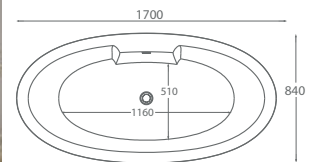

Removable Panel for easy Tap & Waste access

Description	Dimensions L x W x H (mm)	Ref.	Weight	Capacity	Exc. VAT	Inc. VAT
Venice Freestanding Bath <i>Includes Pre-Fitted Click-Clack Waste</i>	1700 x 850 x 590	ICN-1035	51kg	236 Ltr	£1,606.00	£1,927.20
Opal Freestanding Bath <i>Includes Pre-Fitted Click-Clack Waste</i>	1700 x 840 x 590	QX-OPA1700	45kg	270 Ltr	£1,510.00	£1,812.00