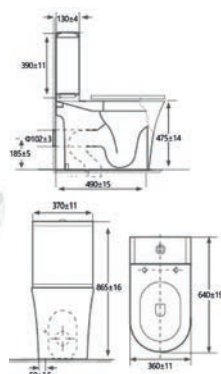

Rimini Elevated Height - See p63
£425.00 Exc. VAT £510.00 Inc. VAT

RIMLESS

COMFORT HEIGHT PAN