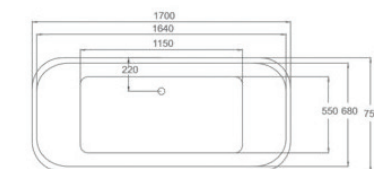

1800 x 800mm • 1700 x 750mm

Description	Dimensions L x W x H (mm)	Ref.	Weight	Capacity	Exc. VAT	Inc. VAT
NEW Naxos Freestanding Bath <i>Includes Pre-Fitted Click-Clack Waste</i>	1800 x 800 x 640	NAX-1800	59kg	277 Ltr	£1,318.00	£1,581.60

Metropolitan Freestanding Bath <i>Includes Pre-Fitted Click-Clack Waste</i>	1700 x 750 x 580	ICN-1038	50kg	270 Ltr	£1,585.00	£1,902.00