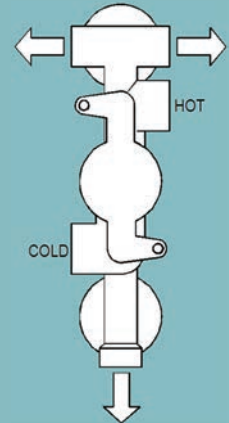

TR3W

Triple Valve
3 Outlets
Controls 3 Functions
Operates 2 Functions at a time

Ebony Shower Valves

Ebony Square Twin Thermostatic Shower Valve (1 Outlet - 1 Function)

TW1W

Ref: EB-SQR-2X1W Finish: Chrome
Dimensions: 215 x 120mm
£189.00 Exc. VAT **£226.80 Inc. VAT**