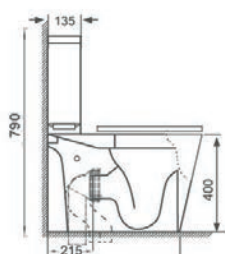

WC Components

Oregon Rimless Open-Sided Close Coupled Pan & Soft Close Seat
Ref: ORE-1363C
£276.00 Exc. VAT **£331.20 Inc. VAT**

Venice Close Coupled Cistern & Fittings for Open Sided Pan
Ref: VEN/R-OP04
£79.00 Exc. VAT **£94.80 Inc. VAT**

Total Suite Price

£2,686.00 Exc. VAT

£3,223.20 Inc. VAT

Also Shown With:

	Dimensions	Ref.	Exc. VAT	Inc. VAT
Nevada 60 Mirror with Integrated Light	400 x 600mm	ASC4060	£158.00	£189.60
Kansas Rail with Mirror - Anthracite Finish	1800 x 381mm	KCT-18X31	£298.00	£357.60

Also Available:

Oregon Comfort Height Close Coupled Pan & Soft Close Seat	-	ORE-1273P	£307.00	£368.40
Venice Close Coupled Cistern & Fittings for Open Sided Pan	-	VEN/R-OP04	£79.00	£94.80