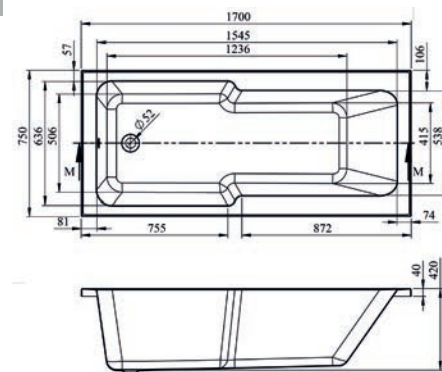

- 5mm Acrylic • Supplied without Tap Holes • Can be used with Standard Bath Panels
- Can be used with Standard Bath Screen • Dedicated Showering Area

GENESIS

Dimensions	Capacity	Ref.	Exc. VAT	Inc. VAT
1700 x 750mm	200 Ltr	IOWA17/75	£310.00	£372.00

Combination Pictured Above

Description	Dimensions	Ref.	Exc. VAT	Inc. VAT
Iowa Shower Bath	1700 x 750mm	IOWA17/75	£310.00	£372.00
QX Plain Bath Front Panel	1700mm	163107	£127.00	£152.40
QX Plain Bath End Panel	750mm	163102	£62.00	£74.40
Genesis Deluxe 2-Fold Bath Screen (Reversible)	1350mm (H) x 920mm (W)	QX2FLDSQ	£207.00	£248.40
Bath Total		GENESIS STANDARD SPEC	£706.00	£847.20

Also Shown With:

Nevada Shower Valve with Riser Rail & Bath Spout	S1032	£406.00	£487.20

Bath can be installed with your choice of Standard Bath Panels & Standard Bath Screen options