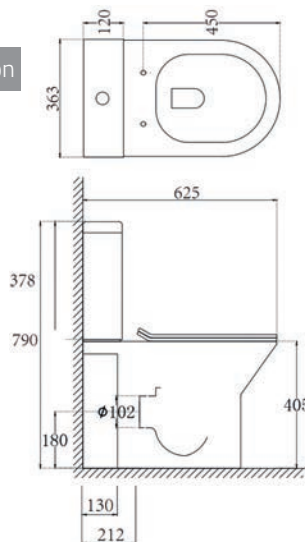

WC Components

Venice Rimless Close Coupled Pan, with Open Sides & Soft Close Seat	Ref: VEN-OP02		£235.00 Exc. VAT	£282.00 Inc. VAT
Venice Close Coupled Cistern & Fittings for Open Sided Pan	Ref: VEN/R-OP04		£79.00 Exc. VAT	£94.80 Inc. VAT

Total Suite Price

£2,583.00 Exc. VAT

£3,099.60 Inc. VAT

Also Shown With:

Opal Round Mirror with Black Frame

Dimensions

600mm Round

Ref.

ASC0606-25

Exc. VAT

£250.00

Inc. VAT

£300.00

Also Available:

Venice Rimless Close Coupled Pan, with Closed Sides (with Exposed Inlet) & Soft Close Seat	VEN-MO02	£249.00	£298.80
Venice Close Coupled Cistern & Fittings for Closed Sided Pan	VEN/R-CL05	£70.00	£84.00

Opal 1200mm 1-Piece Furniture Combination:

Opal 60 2-Door Base Unit - Platinum Grey	OP60FLPL	£577.00	£692.40
Opal 60 WC Base Unit (no top) - Platinum Grey	OP60WCNTPL	£246.00	£295.20
Opal 120 1-Piece Basin (LH or RH) - Pictured Left Hand	OP120BSN	£358.00	£429.60
Opal 1200mm 1-Piece Furniture Combination Total		£1,181.00	£1,417.20