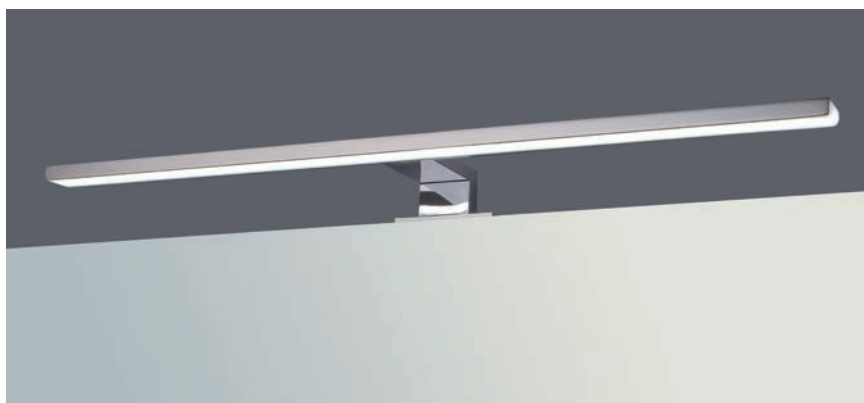

Deluxe Light Fitting can be retrospectively fitted to most Mirrors and Mirrored Cabinets

Deluxe 300 LED Light Fitting - 5.5 Watt

Ref: ML002-300A Finish: Chrome

Dimensions: 300 x 108 x 40mm

£55.00 Exc. VAT **£66.00 Inc. VAT**

Deluxe 500 LED Light Fitting - 8 Watt

Ref: ML002-500A Finish: Chrome

Dimensions: 500 x 108 x 40mm

£65.00 Exc. VAT **£78.00 Inc. VAT**