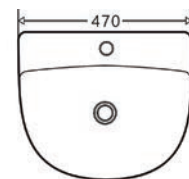

Rimini Rimless Wall-Hung

Bath Components

	Dimensions	Ref.	Exc. VAT	Inc. VAT
Valentina Freestanding Bath with Pre-Fitted Click-Clack Waste	1700 x 750mm	QX-VAL1700	£1,543.00	£1,851.60
Ohio Floorstanding Single Lever Bath Shower Mixer & Kit	-	ASC-8000	£368.00	£441.60

Basin Components

	Dimensions	Ref.	Exc. VAT	Inc. VAT
Rimini 470 Ceramic Wall-Hung Basin (1TH Only)	470 x 460mm	RIM-7108	£181.00	£217.20
Charlotte Basin Mono inc. Click-Clack Waste	-	ASC-8922W	£74.00	£88.80

WC Components

	Dimensions	Ref.	Exc. VAT	Inc. VAT
Rimini Rimless Wall-Hung Pan & Soft Close Seat	-	RIM-343WH	£323.00	£387.60
Aqua Pneumatic WC Frame	-	S97-062	£325.00	£390.00
Accento Square Pneumatic Flush Plate - Chrome	-	S97-057	£83.00	£99.60

Total Suite Price

£2,897.00 Exc. VAT   **£3,476.40** Inc. VAT

WC Supplied with concealed fixings