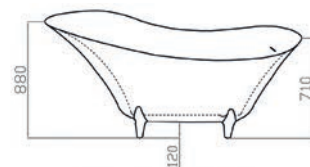

Description	Dimensions L x W x H (mm)	Ref.	Capacity	Exc. VAT	Inc. VAT
Sofia 1800 Freestanding Bath - LH or RH	1800 x 1200 x 620mm	PB261L/R	410 Ltr	£2,059.00	£2,470.80

Includes Pre-Fitted Click-Clack Waste

Bath is Handed - Please specify Left Hand or Right Hand when ordering

Vienna Freestanding Bath with White Feet	1720 x 800 x 840	PB284	180 Ltr	£2,765.00	£3,318.00

Includes Pre-Fitted Click-Clack Waste