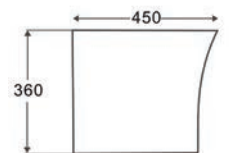

Verona Rimless Wall-Hung

Qx
10 YEAR
MANUFACTURERS
GUARANTEE

Bath Components

	Dimensions	Ref.	Exc. VAT	Inc. VAT
Verona Freestanding Bath with Pre-Fitted Click-Clack Waste	1700 x 750mm	ICN-1026	£1,642.00	£1,970.40
Grosvenor Floorstanding Single Lever Bath Shower Mixer & Kit	-	ASC-8170B	£444.00	£532.80

Basin Components

	Dimensions	Ref.	Exc. VAT	Inc. VAT
Verona 525 Ceramic Wall-Hung Basin (1TH Only)	525 x 450mm	VER-7105	£213.00	£255.60
Urban Basin Mono inc. Click-Clack Waste	-	ALP-9072W	£83.00	£99.60

WC Components

	Dimensions	Ref.	Exc. VAT	Inc. VAT
Verona Rimless Wall-Hung Pan & Soft Close Seat	-	VER-WH09	£274.00	£328.80
NEW Ascent Mechanical WC Frame	-	ASC215-A1	£260.00	£312.00
NEW Ascent Ebony Push-Button Flush Plate - Chrome	-	EB41101	£29.00	£34.80

Total Suite Price

£2,945.00 Exc. VAT

£3,534.00 Inc. VAT

WC Supplied with concealed fixings