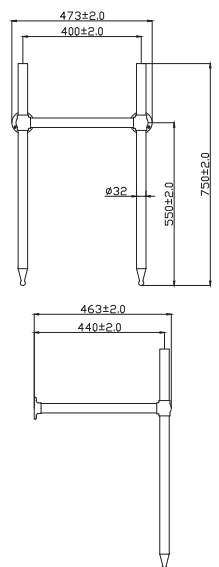

The Grosvenor Basin Stand is also suitable for use with the Grosvenor 550 Basin - see p51 for Basin price