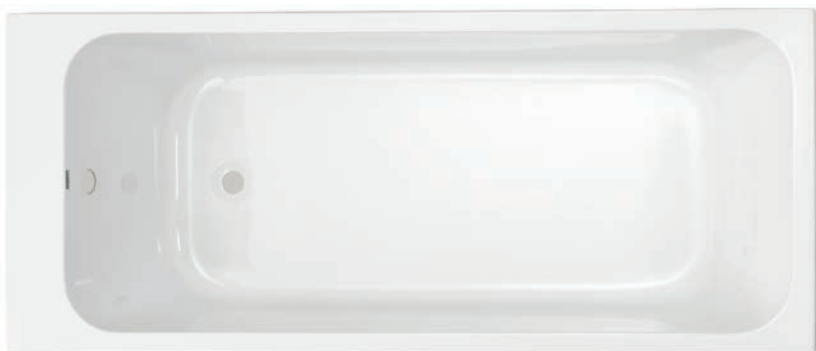

Indiana

Thin Edged Bath

Single Ended Bath

Height (Exc. Legs) - 400mm

GENESIS

ascent
SUPERSPEC

Dimensions	Capacity	Ref.	Exc. VAT	Inc. VAT
1700 x 700mm	230 Ltr	IND17/7	£347.00	£416.40

Dimensions	Capacity	Ref.	Exc. VAT	Inc. VAT
1700 x 700mm	230 Ltr	IND17/7S	£451.00	£541.20