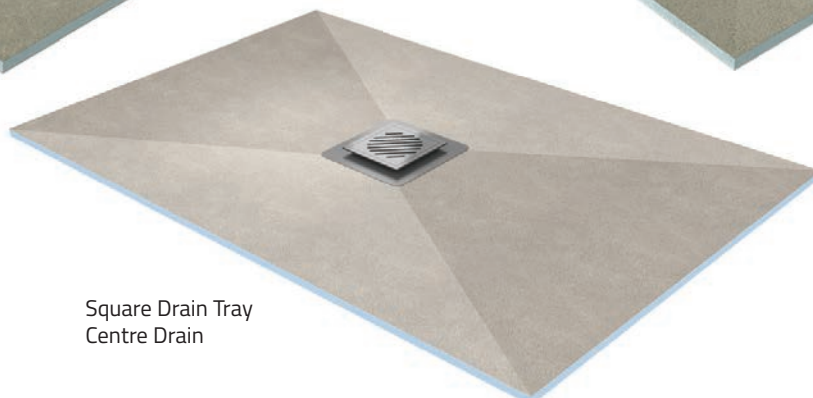

Ascent Wetroom Linear Tray and Pure Linear Drain
Drain is disguised with matching, neat tiling

Square Drain Tray
Centre Drain