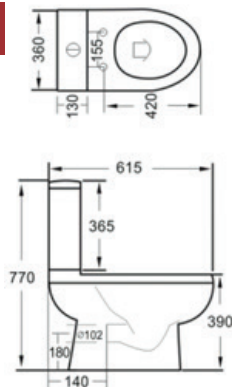

WC Components

Eton Rimless Open Back Close Coupled Pan & Soft Close Seat - Pictured in main shot	Ref: ETO-001	
	£199.00 Exc. VAT	£238.80 Inc. VAT
Eton Close Coupled Cistern & Fittings	Ref: ETO-003	
	£68.00 Exc. VAT	£81.60 Inc. VAT

Total Suite Price

£1,541.00 Exc. VAT

£1,849.20 Inc. VAT

Also Available

Also Available	Dimensions	Ref.	Exc. VAT	Inc. VAT
Eton Rimless Closed Back Close Coupled Pan & Soft Close Seat	615mm Projection	ETO-002	£256.00	£307.20
Eton Close Coupled Cistern & Fittings	-	ETO-003	£68.00	£81.60
Eton Rimless Back-to-Wall Pan & Soft Close Seat	540mm Projection	ETO-004	£185.00	£222.00
Eton 450 Ceramic Basin (1TH Only)	450 x 360mm	ETO-005	£55.00	£66.00
Eton 500 Ceramic Basin (1TH Only)	500 x 400mm	ETO-006	£78.00	£93.60
Carolina Semi-Pedestal	-	UKB-P502	£46.00	£55.20