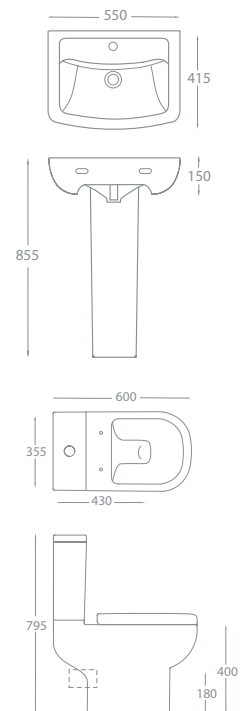

Bath Components	Dimensions	Ref.	Exc. VAT	Inc. VAT
Virginia Bath with Grips & Anti-Slip Base	1700 x 700mm	VIR17/7	£310.00	£372.00
Destiny MDF Bath Front Panel - Gloss White	1700mm	163003	£145.00	£174.00
Destiny MDF Bath Front Panel - Gloss White	700mm	163101	£72.00	£86.40
Charlotte Bath Filler	-	ASC-8924	£118.00	£141.60
QX Bath Pop-up Waste	-	QXW1908	£40.00	£48.00

Basin Components	Dimensions	Ref.	Exc. VAT	Inc. VAT
Eden 550 Ceramic Basin (1TH Only)	550 x 415mm	EDE-PU01	£88.00	£105.60
Eden Pedestal	-	EDE-PU02	£32.00	£38.40
Charlotte Basin Mono inc. Click-Clack Waste	-	ASC-8922W	£74.00	£88.80

WC Components	Dimensions	Ref.	Exc. VAT	Inc. VAT
Eden Close Coupled Pan Only	-	EDE-PU03	£158.00	£189.60
Eden Close Coupled Cistern & Fittings	-	EDE-PU04	£101.00	£121.20
Eden Premium Soft Close Seat	-	EDE-PU07	£73.00	£87.60

Total Suite Price	£1,211.00 Exc. VAT	£1,453.20 Inc. VAT
4-Piece Price Inc. Seat	£452.00 Exc. VAT	£542.40 Inc. VAT

Also Available

Eden Corner Cistern - for use with Eden C/C Pan	EDE-PU14	£147.00	£176.40
Eden/Nevada Semi-Pedestal	EDE-PU15	£36.00	£43.20