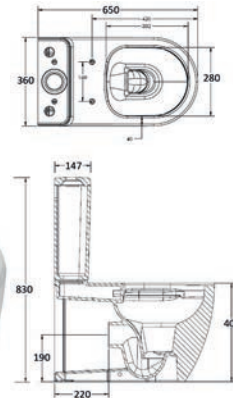

RIMLESS

SHORT PROJECTION

Aveiro Open - See p10
£354.00 Exc. VAT £424.80 Inc. VAT

RIMLESS

COMFORT HEIGHT PAN

SHORT PROJECTION

Oregon Open-Sided - See p38
£355.00 Exc. VAT £426.00 Inc. VAT

RIMLESS