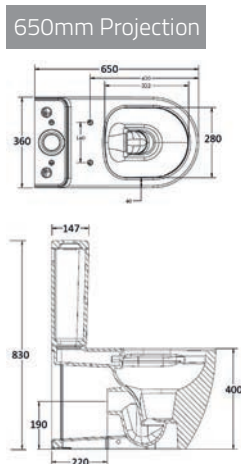

WC Components

NEW Naxos Rimless Comfort Close Coupled Pan & Soft Close Seat	Ref: NAX-210309		£250.00 Exc. VAT	£300.00 Inc. VAT
NEW Naxos Close Coupled Cistern & Fittings	Ref: NAX-903100		£107.00 Exc. VAT	£128.40 Inc. VAT

Total Suite Price

£3,050.00 Exc. VAT

£3,660.00 Inc. VAT

Also Available:

	Dimensions	Ref.	Exc. VAT	Inc. VAT
NEW Naxos Rimless Back-to-Wall Pan & Soft Close Seat	540mm Projection	NAX-220309	£234.00	£280.80
NEW Naxos Bidet	540mm Projection	NAX-270310	£169.00	£202.80
NEW Naxos Rimless Wall-Hung Pan & Soft Close Seat	540mm Projection	NAX-250309	£227.00	£272.40
NEW Naxos Wall-Hung Bidet	540mm Projection	NAX-280310	£157.00	£188.40