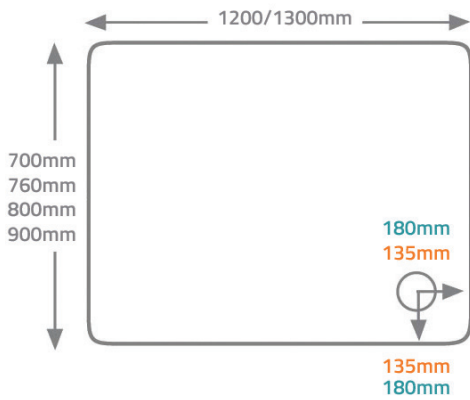

1200 x 700mm	1200 x 700mm
1200 x 760mm	1200 x 760mm
1200 x 800mm	1200 x 800mm
1200 x 900mm	1200 x 900mm
1300 x 800mm