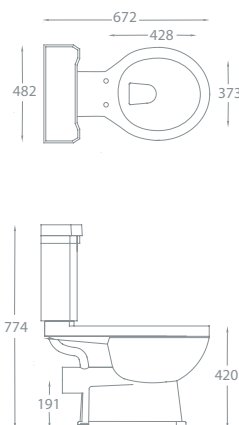

672mm Projection

WC Components

Grosvenor Close Coupled Pan Only	Ref: GR-W112		£205.00 Exc. VAT	£246.00 Inc. VAT
Grosvenor Close Coupled Lever Cistern & Fittings	Ref: GR-T112		£128.00 Exc. VAT	£153.60 Inc. VAT
Nostalgic Wooden Soft Close Seat - Gloss White*	Ref: NOS-SEAT		£135.00 Exc. VAT	£162.00 Inc. VAT

*Seat available in 7 finishes - See p78

Total Suite Price - with 610mm Basin   £1,506.00 Exc. VAT   £1,807.20 Inc. VAT

Also Shown With:	Dimensions	Ref.	Exc. VAT	Inc. VAT
Options 50 Plain Mirror	500 x 740mm	19314	£77.00	£92.40
Royal Bajan Towel Rail - Chrome	800 x 500mm	ROY-8X5	£333.00	£399.60
Ohio Towel Ring - Chrome	152 x 183 x 75mm	KCO-004	£39.00	£46.80

Also Available:

Grosvenor Semi-Recessed Ceramic Basin (1 or 2TH)	545 x 440mm	GR-B212M-1/2	£161.00	£193.20
Grosvenor Back-to-Wall Pan Only	-	GR-W212	£191.00	£229.20
Nostalgic Wooden Soft Close Seat - Gloss White*	-	NOS-SEAT	£135.00	£162.00