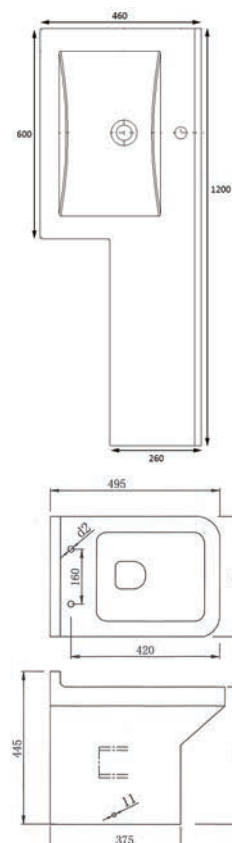

Also Shown With:

Eden 60 Mirrored Cabinet - Gloss White	600 x 160 x 600mm	ED60MCW	£265.00	£318.00