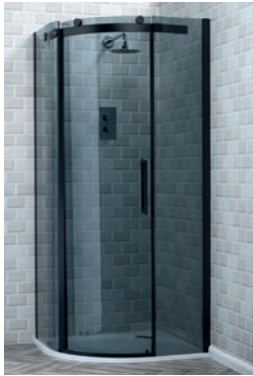

Roma Rimless Comfort Height
Back-to-Wall Pan & Soft Close Seat

Porto 60 Base Unit - Shown Wall-Hung

Total Suite Price: £6,040.00 Exc. VAT **£7,248.00 Inc. VAT**

Bath Components

	Dimensions	Ref.	Exc. VAT	Inc. VAT
Seville Freestanding Bath - Black	1800 x 800mm	PB288-C	£2,282.00	£2,738.40
Kansas Floorstanding Bath Shower Mixer	-	ASC-9990B	£362.00	£434.40