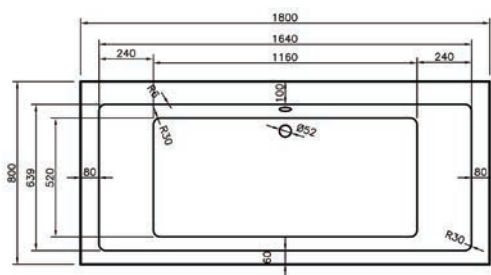

- 5mm Acrylic • Supplied without Tap Holes • Available Ascent Superspec where stated

Montana

Single Ended Bath

Height (Exc. Legs) - 420mm

Selection of Bath Panels Available p130

Dimensions	Capacity	Ref.	Exc. VAT	Inc. VAT
1500 x 700mm	170 Ltr	MON15/7	£333.00	£399.60
1600 x 700mm	185 Ltr	MON16/7	£333.00	£399.60
1700 x 700mm	200 Ltr	MON17/7	£349.00	£418.80

Dimensions	Capacity	Ref.	Exc. VAT	Inc. VAT
1500 x 700mm	170 Ltr	MON15/7S	£434.00	£520.80
1600 x 700mm	185 Ltr	MON16/7S	£434.00	£520.80
1700 x 700mm	200 Ltr	MON17/7S	£454.00	£544.80

Nevada

Double Ended Bath

Height (Exc. Legs) - 420mm

Selection of Bath Panels Available p130

Dimensions	Capacity	Ref.	Exc. VAT	Inc. VAT
1700 x 800mm	225 Ltr	NEV17/8	£402.00	£482.40
1800 x 800mm	235 Ltr	NEV18/8	£402.00	£482.40

Dimensions	Capacity	Ref.	Exc. VAT	Inc. VAT
1700 x 800mm	225 Ltr	NEV17/8S	£523.00	£627.60
1800 x 800mm	235 Ltr	NEV18/8S	£523.00	£627.60