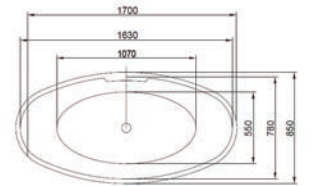

1700 x 850mm • 1700 x 840mm

Bath not suitable for Deck-Mounted Taps