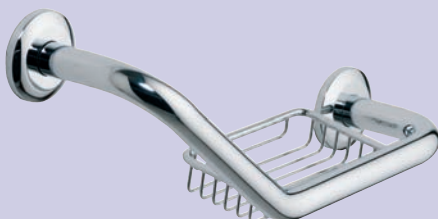

Estoril Rimless Tall Back-to-Wall WC

	Ref.	Exc. VAT	Inc. VAT
Estoril Rimless Tall Back-to-Wall Pan & Soft Close Seat	EST-W511C	£245.00	£294.00

Back-to-Wall WC:
Pan Height - 430mm
Projection - 510mm

A full range of Comfort Accessories are available on p121-122