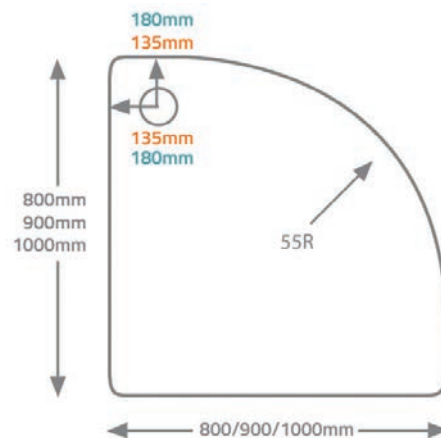

800mm Quad	800mm Quad
900mm Quad	900mm Quad
1000mm Quad	1000mm Quad