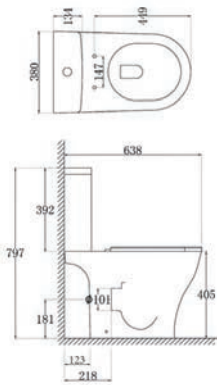

RIMLESS

Charlotte - See p42
£342.00 Exc. VAT £410.40 Inc. VAT

COMFORT HEIGHT PAN

Rimini - See p26
£345.00 Exc. VAT £414.00 Inc. VAT

RIMLESS

SHORT PROJECTION

Evora Tall Open - See p16
£350.00 Exc. VAT £420.00 Inc. VAT