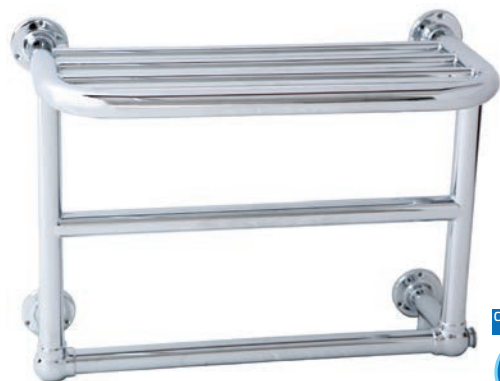

Traditional Black Nickel Radiator Valves (Pair) - Angled Only
Ref: RV-XANGBN
£45.00 Exc. VAT **£54.00 Inc. VAT**

Napoli Chrome Rail
Wall Projection: 295mm