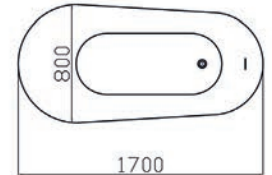

1700 x 800mm • 1700 x 800mm

Description	Dimensions L x W x H (mm)	Ref.	Capacity	Exc. VAT	Inc. VAT
Copenhagen Freestanding Bath <i>Includes Pre-Fitted Click-Clack Waste</i>	1700 x 800 x 840mm	PB280	180 Ltr	£2,267.00	£2,720.40
Milan Freestanding Bath <i>Includes Pre-Fitted Click-Clack Waste</i>	1700 x 800 x 560mm	PB290	250 Ltr	£1,739.00	£2,086.80