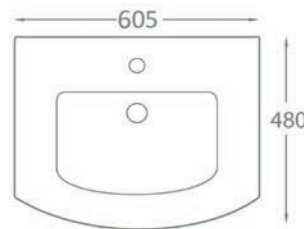

Venice Rimless

Shower Enclosure Components

	Dimensions	Ref.	Exc. VAT	Inc. VAT
Ascent 10 Quadrant Enclosure	900 x 900 x 2000mm(H)	ASC611SS	£880.00	£1,056.00
Ascent Premier 30mm Cast Stone Tray	900mm Quad	ASC900Q	£262.00	£314.40
Ascent 90mm Shower Trap Waste	-	TAST1CP-K	£13.00	£15.60
Ohio Round Shower Head	200mm Diameter	FLS-8002C	£55.00	£66.00
Ohio Shower Head Fixing Arm	400 x 42mm	FLS-801C	£46.00	£55.20
Ohio Twin Thermostatic Shower Valve with 1 Outlet (Controls 1 Function)	-	QXCVQ01	£194.00	£232.80