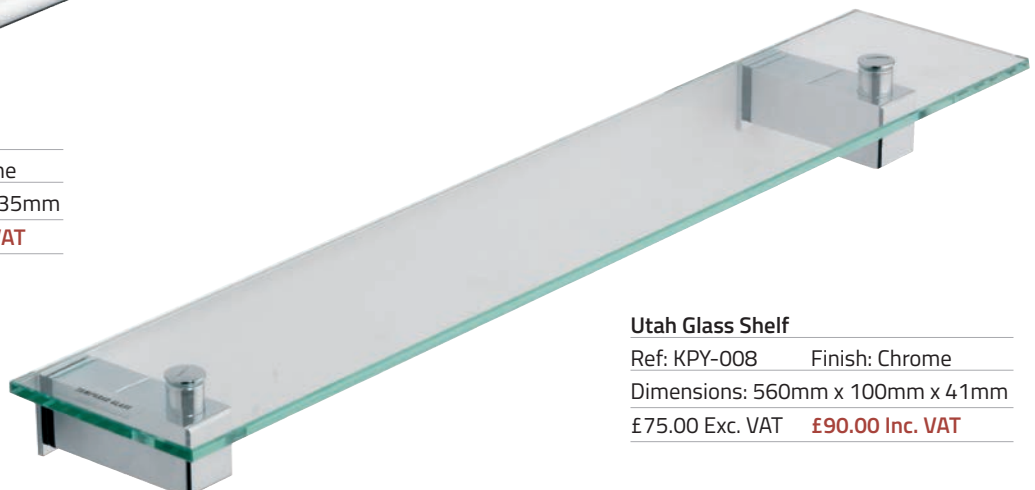

Utah Glass Shelf
Ref: KPY-008   Finish: Chrome
Dimensions: 560mm x 100mm x 41mm
£75.00 Exc. VAT   **£90.00 Inc. VAT**