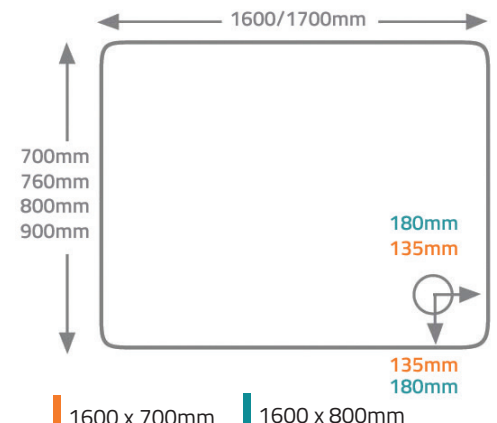

1600 x 700mm	1600 x 800mm
1600 x 760mm	1700 x 700mm
1600 x 800mm	
1600 x 900mm	
1700 x 700mm	
1700 x 760mm	
1700 x 800mm	
1700 x 900mm