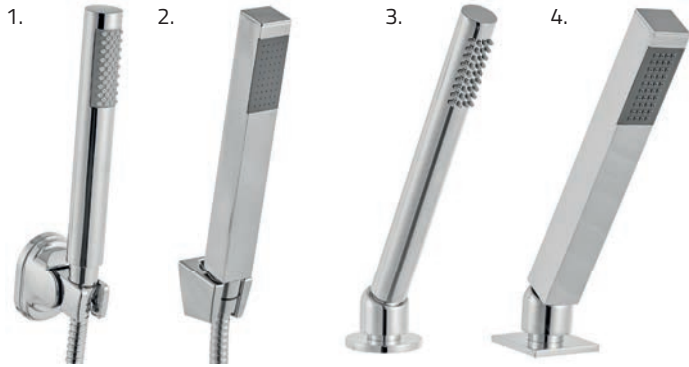

Nostalgic Traditional Shower Head

Ref: NOS-HEAD	Finish: Chrome
Height: 207mm	Diameter
£61.00 Exc. VAT	£73.20 Inc. VAT

Ohio Wall Mounting Arm

Dimensions: 400 x 24mm	
Ref: FLS-801C	Finish: Chrome
£46.00 Exc. VAT	£55.20 Inc. VAT

Chrome Handsets *Min. Pressure Req. - 0.1 bar*

	Ref.	Exc. VAT	Inc. VAT
1. Ohio Round Handset, Hose & Wall Bracket	ASC-070	£32.00	£38.40
2. Nevada Square Handset, Hose & Wall Bracket	ASC-074	£32.00	£38.40
3. Ohio Round Handset, Hose & Deck-Mounting Socket	ASC-075	£70.00	£84.00
4. Nevada Square Handset, Hose & Deck-Mounting Socket	ASC-078	£75.00	£90.00

Ref: NEV500	Finish: Chrome
£24.00 Exc. VAT	£28.80 Inc. VAT

Ref: OH-516	Finish: Chrome
£23.00 Exc. VAT	£27.60 Inc. VAT