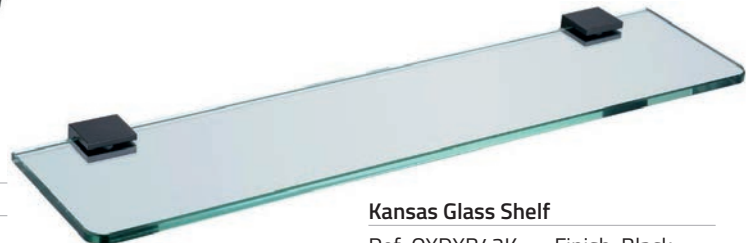

Kansas Towel Bar
 Ref: QDXB39K Finish: Black
 Dimensions: 600mm x 65mm x 20mm
 £81.00 Exc. VAT **£97.20 Inc. VAT**

Kansas Glass Shelf
 Ref: QDXB42K Finish: Black
 Dimensions: 500mm x 115mm x 8mm
 £52.00 Exc. VAT **£62.40 Inc. VAT**