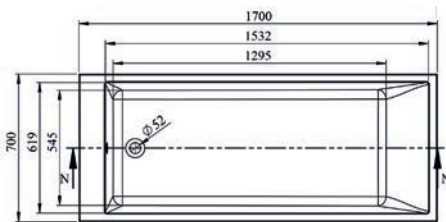

- 5mm Acrylic • Supplied without Tap Holes • Available Ascent Superspec where stated

Eden

Single Ended Bath

GENESIS

Height (Exc. Legs) - 1700 x 700mm - 410mm
Height (Exc. Legs) - 1700 x 800mm - 440mm

Dimensions	Capacity	Ref.	Exc. VAT	Inc. VAT
1700 x 700mm	190 Ltr	EDE17/7	£349.00	£418.80
1700 x 800mm	210 Ltr	EDE17/8	£402.00	£482.40

Indiana

Thin Edged Bath

Single Ended Bath

Height (Exc. Legs) - 400mm

GENESIS

ascent
SUPERSPEC

Dimensions	Capacity	Ref.	Exc. VAT	Inc. VAT
1700 x 700mm	230 Ltr	IND17/7	£347.00	£416.40

Dimensions	Capacity	Ref.	Exc. VAT	Inc. VAT
1700 x 700mm	230 Ltr	IND17/7S	£451.00	£541.20

Oklahoma

Thin Edged Bath

Single Ended Bath

Height (Exc. Legs) - 400mm

GENESIS

ascent
SUPERSPEC

Dimensions	Capacity	Ref.	Exc. VAT	Inc. VAT
1700 x 700mm	185 Ltr	OKL17/7	£347.00	£416.40

Dimensions	Capacity	Ref.	Exc. VAT	Inc. VAT
1700 x 700mm	185 Ltr	OKL17/7S	£451.00	£541.20