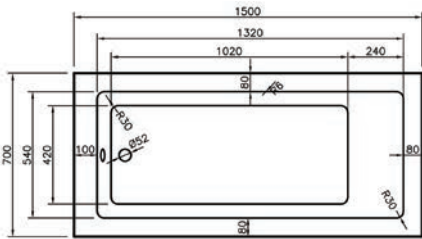

Nevada

Double Ended Bath

Height (Exc. Legs) - 420mm

Selection of Bath Panels Available p130

Dimensions	Capacity	Ref.	Exc. VAT	Inc. VAT
1700 x 800mm	225 Ltr	NEV17/8	£402.00	£482.40
1800 x 800mm	235 Ltr	NEV18/8	£402.00	£482.40

Dimensions	Capacity	Ref.	Exc. VAT	Inc. VAT
1700 x 800mm	225 Ltr	NEV17/8S	£523.00	£627.60
1800 x 800mm	235 Ltr	NEV18/8S	£523.00	£627.60