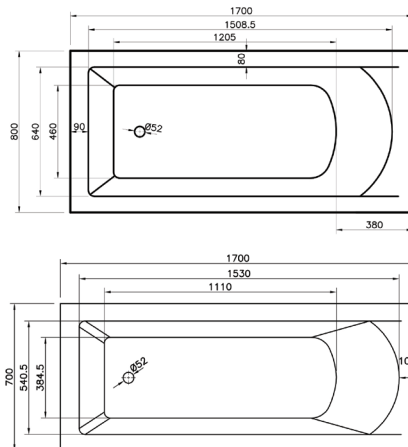

- 5mm Acrylic • Supplied without Tap Holes • Available Ascent Superspec where stated

Eden

Single Ended Bath

GENESIS

Height (Exc. Legs) - 1700 x 700mm - 410mm
Height (Exc. Legs) - 1700 x 800mm - 440mm

Dimensions	Capacity	Ref.	Exc. VAT	Inc. VAT
1700 x 700mm	190 Ltr	EDE17/7	£349.00	£418.80
1700 x 800mm	210 Ltr	EDE17/8	£402.00	£482.40

Indiana

Thin Edged Bath

Single Ended Bath

Height (Exc. Legs) - 400mm

GENESIS

ascent
SUPERSPEC

Dimensions	Capacity	Ref.	Exc. VAT	Inc. VAT
1700 x 700mm	230 Ltr	IND17/7	£347.00	£416.40

Dimensions	Capacity	Ref.	Exc. VAT	Inc. VAT
1700 x 700mm	230 Ltr	IND17/7S	£451.00	£541.20

Oklahoma

Thin Edged Bath

Single Ended Bath

Height (Exc. Legs) - 400mm

GENESIS

ascent
SUPERSPEC

Dimensions	Capacity	Ref.	Exc. VAT	Inc. VAT
1700 x 700mm	185 Ltr	OKL17/7	£347.00	£416.40

Dimensions	Capacity	Ref.	Exc. VAT	Inc. VAT
1700 x 700mm	185 Ltr	OKL17/7S	£451.00	£541.20