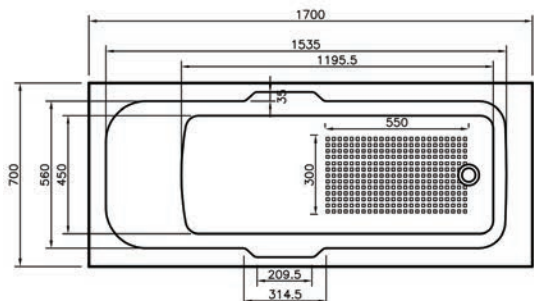

- 5mm Acrylic • Supplied without Tap Holes • Available Ascent Superspec where stated

Dakota

Single Ended Bath

Height (Exc. Legs) - 400mm

Dimensions	Capacity	Ref.	Exc. VAT	Inc. VAT
1200 x 700mm	120 Ltr	DAKO12/7	£226.00	£271.20

Virginia Twin Grippped

Height (Exc. Legs) - 1700 x 700mm - 355mm
Height (Exc. Legs) - 1700 x 800mm - 400mm
Height (Exc. Legs) - 1800 x 800mm - 400mm

Single Ended Bath

Dimensions	Capacity	Ref.	Exc. VAT	Inc. VAT
1700 x 700mm	190 Ltr	VIR17/7	£310.00	£372.00
1700 x 800mm	205 Ltr	VIR17/8	£374.00	£448.80
1800 x 800mm	230 Ltr	VIR18/8	£474.00	£568.80

Dimensions	Capacity	Ref.	Exc. VAT	Inc. VAT
1500 x 700mm	190 Ltr	VIR15/7S	£404.00	£484.80
1700 x 700mm	190 Ltr	VIR17/7S	£404.00	£484.80