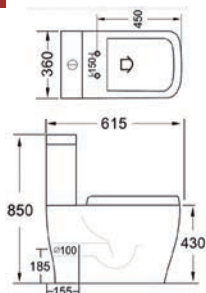

SHORT PROJECTION

RIMLESS

Ritz - See p36
£408.00 Exc. VAT £489.60 Inc. VAT