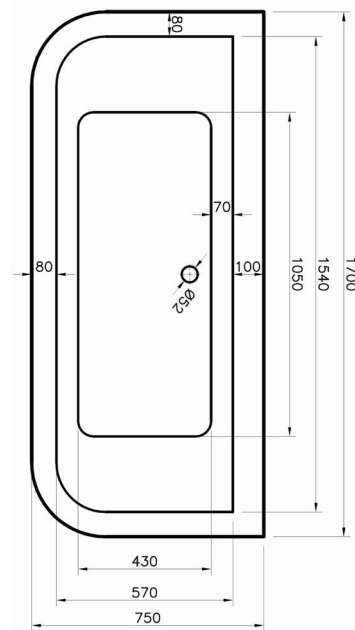

- 5mm Acrylic • Supplied without Tap Holes • Available Ascent Superspec where stated

Bath Height (Exc. Legs) - 410mm
Panel Height - 560mm

Kansas

Double Ended Bath

Dimensions	Capacity	Ref.	Exc. VAT	Inc. VAT
1700 x 750mm	180 Ltr	KN17/75	£360.00	£432.00
Kansas Panel	-	KNPAN	£225.00	£270.00
Bath Total			£585.00	£702.00

Kansas Offset

Single Ended Bath

1600 mm Bath Height (Exc. Legs) - 410mm
1700 mm Bath Height (Exc. Legs) - 410mm
Panel Height - 560mm

Dimensions	Capacity	Ref.	Exc. VAT	Inc. VAT
1600 x 900mm	210 Ltr	KN16/9	£430.00	£516.00
Kansas 1600 Offset Panel	-	KN16OFFPAN	£226.00	£217.20
Bath Total			£656.00	£787.20

Dimensions	Capacity	Ref.	Exc. VAT	Inc. VAT
1700 x 725mm	195 Ltr	KN17/725	£360.00	£432.00
Kansas 1700 Offset Panel	-	KN17OFFPAN	£225.00	£270.00
Bath Total			£585.00	£702.00

Available Left Hand or Right Hand