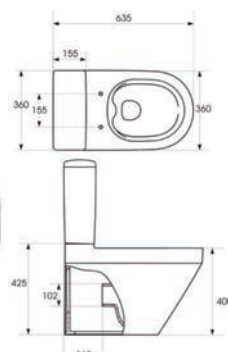

RIMLESS

Monza - See p22
 £539.00 Exc. VAT £646.80 Inc. VAT

RIMLESS

Crea Round - See p20
 £540.00 Exc. VAT £648.00 Inc. VAT

Rimless Technology

Many of our close coupled and back-to-wall pans offer Rimless technology as standard. This system improves water flow around the bowl and allows for easier cleaning. Look out for the Rimless icon on relevant products.