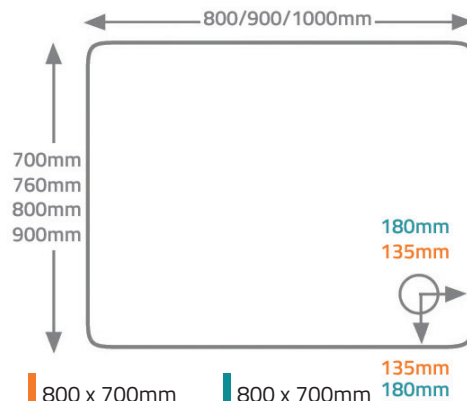

40mm & 80mm Tray Specifications

Genesis 40mm Trays

QX 80mm Cast Stone Trays

- | | |
|---------------|---------------|
| 700 x 700mm | 700 x 700mm |
| 760 x 760mm | 760 x 760mm |
| 800 x 800mm | 800 x 800mm |
| 900 x 900mm | 900 x 900mm |
| 1000 x 1000mm | 1000 x 1000mm |