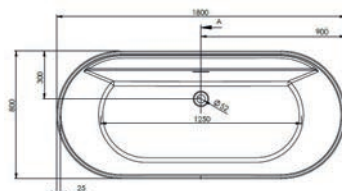

1800 x 800mm • 1700 x 750mm

Description	Dimensions L x W x H (mm)	Ref.	Weight	Capacity	Exc. VAT	Inc. VAT
NEW Naxos Freestanding Bath <i>Includes Pre-Fitted Click-Clack Waste</i>	1800 x 800 x 640	NAX-1800	59kg	277 Ltr	£1,318.00	£1,581.60

Metropolitan Freestanding Bath <i>Includes Pre-Fitted Click-Clack Waste</i>	1700 x 750 x 580	ICN-1038	50kg	270 Ltr	£1,585.00	£1,902.00