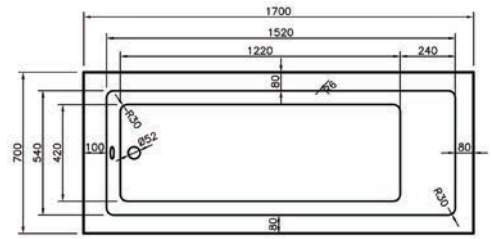

Nevada

Double Ended Bath

Height (Exc. Legs) - 420mm

Selection of Bath Panels Available p130

Dimensions	Capacity	Ref.	Exc. VAT	Inc. VAT
1700 x 800mm	225 Ltr	NEV17/8	£402.00	£482.40
1800 x 800mm	235 Ltr	NEV18/8	£402.00	£482.40

Dimensions	Capacity	Ref.	Exc. VAT	Inc. VAT
1700 x 800mm	225 Ltr	NEV17/8S	£523.00	£627.60
1800 x 800mm	235 Ltr	NEV18/8S	£523.00	£627.60