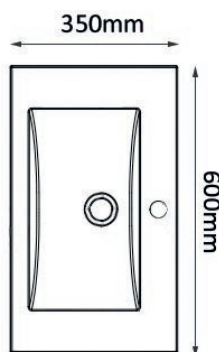

Total Suite Price: £2,686.00 Exc. VAT £3,223.20 Inc. VAT

Oregon Rimless

QX
10 YEAR
MANUFACTURERS
GUARANTEE

Whirlpool

Size Options:

- 1500 x 700mm
- 1600 x 700mm
- 1700 x 700mm

Bath Components	Dimensions	Ref.	Exc. VAT	Inc. VAT
Montana Single Ended Standard Spec Bath	1700 x 700mm	MON17/7	£349.00	£418.80
Q-Line MDF Bath Front Panel - Platinum Grey	1700mm	GQ1700BPPL	£215.00	£258.00
Q-Line MDF Bath End Panel - Platinum Grey	700mm	GQ700BPPL	£89.00	£106.80
Genesis 8mm Curved Bath Screen	1500mm (H) x 800mm (W)	QXG85S800	£192.00	£230.40
QX Click-Clack Bath Waste - Black	-	QXWA900EK	£40.00	£48.00
Roma 2TH Bath Filler - Matt Grey	-	QXRO03MG	£143.00	£171.60
Roma Round Thermostatic Bar Valve & Kit - Matt Grey	-	QXSH104MG	£273.00	£327.60