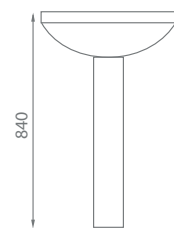

Bath Components

	Dimensions	Ref.	Exc. VAT	Inc. VAT
Carolina Single Ended, Standard Spec Bath	1700 x 700mm	CAR017/7	£226.00	£271.20
Superstyle Acrylic Bath Front Panel - White	1700mm	S/STY17	£51.00	£61.20
Superstyle Acrylic Bath End Panel - White	700mm	S/STY7	£29.00	£34.80
Classic Nouveau 2-Fold Bath Screen	1400mm (H) x 860mm (W)	QX141BSPSC	£254.00	£304.80
QX Bath Pop-Up Waste	-	QXW1908	£40.00	£48.00
Montana Bath Filler	-	ASC-8184A	£131.00	£157.20
Ohio Round Shower Head	200mm Diameter	FLS-8002C	£55.00	£66.00
Ohio Shower Head Fixing Arm	400 x 24mm	FLS-801C	£46.00	£55.20
Ohio Twin Thermostatic Shower Valve with 1 Outlet (Controls 1 Function)	-	QXCVQ01	£194.00	£232.80

Basin Components

	Dimensions	Ref.	Exc. VAT	Inc. VAT
Carolina 560 Ceramic Basin (1TH Only)	560 x 460mm	UKB-B501	£82.00	£98.40
Carolina Pedestal	-	UKB-P501	£51.00	£61.20
Montana Basin Mono inc. Click-Clack Waste	-	ASC-8182AW	£75.00	£90.00

WC Components

	Dimensions	Ref.	Exc. VAT	Inc. VAT
Carolina Close Coupled Pan & Soft Close Seat	-	UKB-W501	£199.00	£238.80
Carolina Close Coupled Cistern & Fittings	-	UKB-C501	£63.00	£75.60

Total Suite Price

£1,496.00 Exc. VAT

£1,795.20 Inc. VAT

4-Piece Price Inc. Seat

£395.00 Exc. VAT

£474.00 Inc. VAT