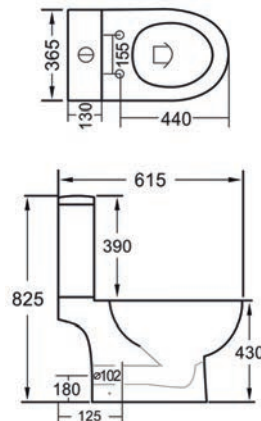

WC Components

Evora Rimless Close Coupled Open Sided Pan & Soft Close Seat	Ref: EVO-W409C	£208.00 Exc. VAT	£249.60 Inc. VAT
Evora Close Coupled Cistern & Fittings	Ref: EVO-C402	£96.00 Exc. VAT	£115.20 Inc. VAT

WC also available with Closed Sides (Priced Below)

Total Suite Price	£2,741.00 Exc. VAT	£3,289.20 Inc. VAT

Also Available:

	Ref.	Exc. VAT	Inc. VAT
Evora Rimless Close Coupled Closed Sided Pan & Soft Close Seat	EVO-W408C	£245.00	£294.00
Evora Rimless Tall Close Coupled Open Sided Pan & Soft Close Seat	EVO-W410C	£254.00	£304.80
Evora Close Coupled Cistern & Fittings	EVO-C402	£96.00	£115.20
Evora Rimless Back-to-Wall Pan & Soft Close Seat	EVO-W402C	£199.00	£238.80
Evora Rimless Tall Back-to-Wall Pan & Soft Close Seat	EVO-W412C	£249.00	£298.80