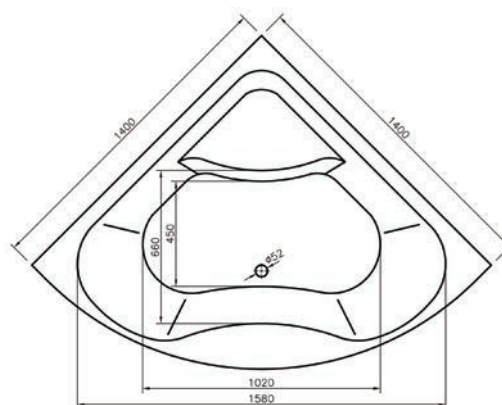

- Superspec 8mm Acrylic
- Supplied without Tap Holes

Bath Height (Exc. Legs) - 415mm
Panel Height - 560mm

Missouri

Dimensions	Capacity	Ref.	Exc. VAT	Inc. VAT
1300 x 1300mm	225 Ltr	MISS1300	£631.00	£757.20
Panel Only	-	MISSPAN	£260.00	£312.00
Bath Total			£891.00	£1,069.20

Bath Height (Exc. Legs) - 470mm
Panel Height - 560mm

Colorado

Dimensions	Capacity	Ref.	Exc. VAT	Inc. VAT
1400 x 1400mm	240 Ltr	COLO1400	£484.00	£580.80
Panel Only	-	COLO14PN	£186.00	£223.20
Bath Total			£670.00	£804.00