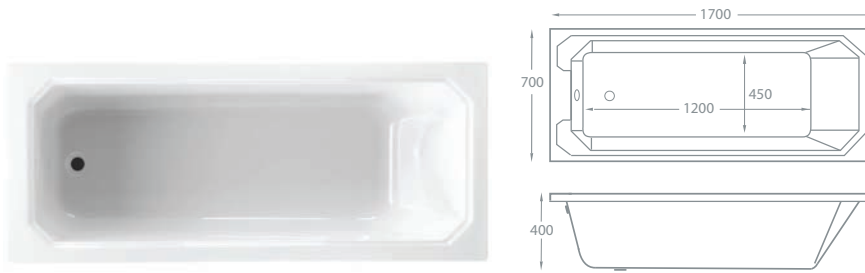

Bath Components	Dimensions	Ref.	Exc. VAT	Inc. VAT
Deco Single Ended Superspec Bath	1700 x 700mm	DECO17/7	£454.00	£544.80
QX Plain MDF Bath Front Panel - Gloss White	1700mm	163107	£127.00	£152.40
QX Plain MDF Bath End Panel - Gloss White	700mm	163101	£64.00	£76.80
QX Bath Pop-Up Waste	-	QXW1908	£40.00	£48.00
Edwardian Long Spout Bath Taps (Pair)	-	ASC-8043	£63.00	£75.60