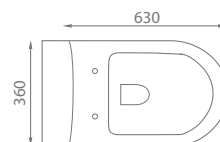

Bath Components

	Dimensions	Ref.	Exc. VAT	Inc. VAT
Carolina Single Ended, Standard Spec Bath	1700 x 700mm	CAR017/7	£226.00	£271.20
Superstyle Acrylic Bath Front Panel - White	1700mm	S/STY17	£51.00	£61.20
Superstyle Acrylic Bath End Panel - White	700mm	S/STY7	£29.00	£34.80
Classic Nouveau 2-Fold Bath Screen	1400mm (H) x 860mm (W)	QX141BSPSC	£254.00	£304.80
QX Bath Pop-Up Waste	-	QXW1908	£40.00	£48.00
Montana Bath Filler	-	ASC-8184A	£131.00	£157.20
Ohio Round Shower Head	200mm Diameter	FLS-8002C	£55.00	£66.00
Ohio Shower Head Fixing Arm	400 x 24mm	FLS-801C	£46.00	£55.20
Ohio Twin Thermostatic Shower Valve with 1 Outlet (Controls 1 Function)	-	QXCVQ01	£194.00	£232.80

Basin Components

	Dimensions	Ref.	Exc. VAT	Inc. VAT
Carolina 560 Ceramic Basin (1TH Only)	560 x 460mm	UKB-B501	£82.00	£98.40
Carolina Pedestal	-	UKB-P501	£51.00	£61.20
Montana Basin Mono inc. Click-Clack Waste	-	ASC-8182AW	£75.00	£90.00

WC Components

	Dimensions	Ref.	Exc. VAT	Inc. VAT
Carolina Close Coupled Pan & Soft Close Seat	-	UKB-W501	£199.00	£238.80
Carolina Close Coupled Cistern & Fittings	-	UKB-C501	£63.00	£75.60

Total Suite Price

£1,496.00 Exc. VAT

£1,795.20 Inc. VAT

4-Piece Price Inc. Seat

£395.00 Exc. VAT

£474.00 Inc. VAT