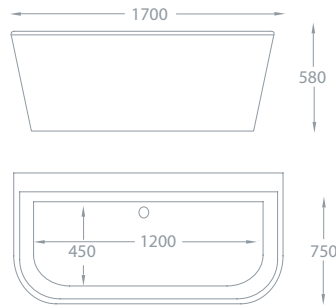

Monza Rimless