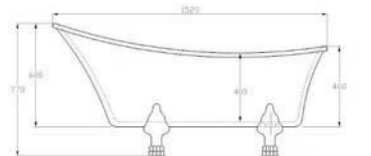

1770 x 710mm • 1520 x 710mm

Description	Dimensions L x W x H (mm)	Ref.	Weight	Capacity	Exc. VAT	Inc. VAT
Latina Freestanding Bath & Feet	1770 x 710 x 775	ICN-831	55kg	195 Ltr	£1,110.00	£1,332.00
Marino Freestanding Bath & Feet	1520 x 710 x 770	ICN-83015A	45kg	142 Ltr	£1,064.00	£1,276.80
Marino Freestanding Bath & Feet*	1700 x 710 x 770	ICN-83017A	55kg	160 Ltr	£1,090.00	£1,308.00

Marino Bath is not suitable for use with the ICW-08 Waste

*While Stocks Last