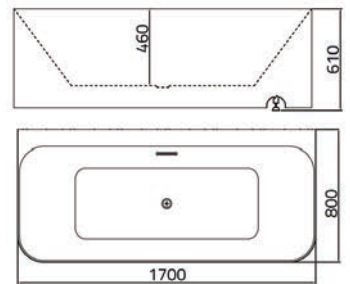

1700 x 800mm • 1800 x 790mm

With Airspa System

With Airspa System

Description	Dimensions	Ref.	Capacity	Exc. VAT	Inc. VAT
	L x W x H (mm)				
Lisbon Freestanding Bath	1700 x 800 x 610mm	PB289	190 Ltr	£1,738.00	£2,085.60
Lisbon Freestanding Bath with Airspa	1700 x 800 x 610mm	AB289/B3	190 Ltr	£2,600.00	£3,120.00