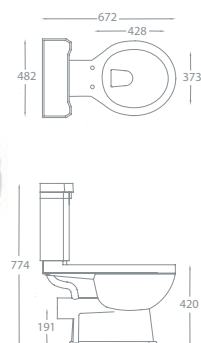

Grosvenor - See p50
£468.00 Exc. VAT £561.60 Inc. VAT

Priced with the Nostalgic Soft Close Seat