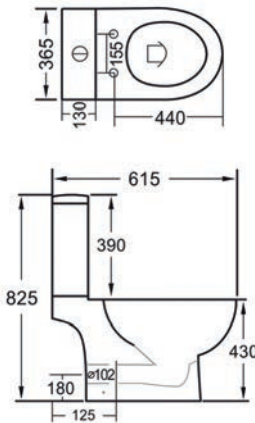

WC Components

Estoril Rimless Tall Close Coupled Open Sided Pan & Soft Close Seat	Ref: EST-W510C	£245.00 Exc. VAT	£294.00 Inc. VAT
Estoril Close Coupled Cistern & Fittings	Ref: EST-C509	£96.00 Exc. VAT	£115.20 Inc. VAT

Total Suite Price

£4,023.00 Exc. VAT

£4,827.60 Inc. VAT

Also Available:

	Ref.	Exc. VAT	Inc. VAT
Estoril Rimless Comfort Close Coupled Closed Sided Pan & Soft Close Seat	EST-W519C	£295.00	£354.00
Estoril Close Coupled Cistern & Fittings	EST-C509	£96.00	£115.20
Estoril Rimless Tall Back-to-Wall Pan & Soft Close Seat	EST-W511C	£245.00	£294.00
Estoril Rimless Wall-Hung Pan & Soft Close Seat	EST-W512C	£263.00	£315.60