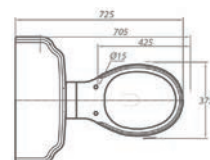

WC Components

	Dimensions	Ref.	Exc. VAT	Inc. VAT
Classic Nouveau Close Coupled Pan Only	-	CLA-DE03	£145.00	£174.00
Classic Nouveau Close Coupled Lever Cistern & Fittings	-	CLA-DE04	£116.00	£139.20
Nostalgic Wooden Soft Close Seat - Gloss White	-	NOS-SEAT	£135.00	£162.00