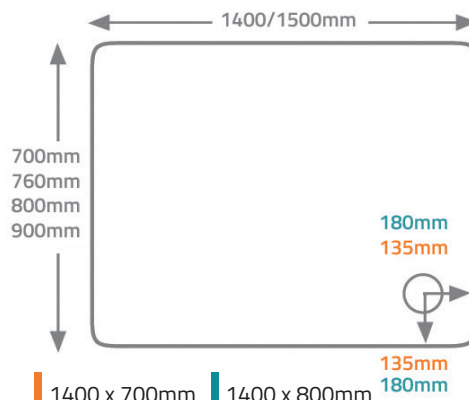

1400 x 700mm	1400 x 800mm
1400 x 800mm	1400 x 900mm
1400 x 900mm	1500 x 760mm
1500 x 700mm	
1500 x 760mm	
1500 x 800mm	
1500 x 900mm