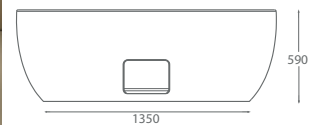

Removable Panel for easy Tap & Waste access

Description	Dimensions L x W x H (mm)	Ref.	Weight	Capacity	Exc. VAT	Inc. VAT
Venice Freestanding Bath <i>Includes Pre-Fitted Click-Clack Waste</i>	1700 x 850 x 590	ICN-1035	51kg	236 Ltr	£1,606.00	£1,927.20
Opal Freestanding Bath <i>Includes Pre-Fitted Click-Clack Waste</i>	1700 x 840 x 590	QX-OPA1700	45kg	270 Ltr	£1,510.00	£1,812.00