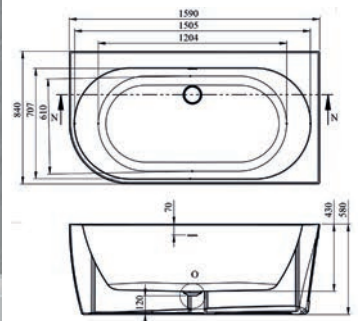

Right Hand Bath