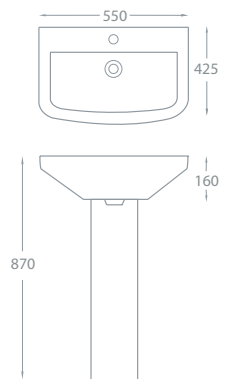

600mm Projection

Bath Components

	Dimensions	Ref.	Exc. VAT	Inc. VAT
Carolina Single Ended, Standard Spec Bath	1700 x 700mm	CAR017/7	£226.00	£271.20
Superstyle Acrylic Bath Front Panel - White	1700mm	S/STY17	£51.00	£61.20
Superstyle Acrylic Bath End Panel - White	700mm	S/STY7	£29.00	£34.80
Classic Nouveau 2-Fold Bath Screen	1400mm (H) x 860mm (W)	QX141BSPSC	£254.00	£304.80
QX Bath Pop-Up Waste	-	QXW1908	£40.00	£48.00
Montana Bath Filler	-	ASC-8184A	£131.00	£157.20
Ohio Round Shower Head	200mm Diameter	FLS-8002C	£55.00	£66.00
Ohio Shower Head Fixing Arm	400 x 24mm	FLS-801C	£46.00	£55.20
Ohio Twin Thermostatic Shower Valve with 1 Outlet (Controls 1 Function)	-	QXCVQ01	£194.00	£232.80