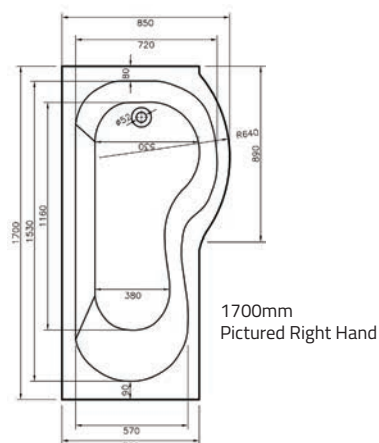

GENESIS

Description	Dimensions	Capacity	Ref.	Exc. VAT	Inc. VAT
California Shower Bath <i>Available Left or Right Hand</i>	1500 x 700mm (850mm Max)	180 Ltr	CALI15/7	£356.00	£427.20
California Bath Front Panel	1500mm	-	CALI-15FP	£133.00	£159.60
California Bath End Panel	700mm	-	CALI-7EP	£76.00	£91.20
Discovery Universal Bath Screen (<i>Excluding Towel Rail</i>)	1350mm High	-	QXGDS800	£166.00	£199.20
Bath Total			GENESIS STANDARD SPEC	£731.00	£877.20

Description	Dimensions	Capacity	Ref.	Exc. VAT	Inc. VAT	Ref.	Exc. VAT	Inc. VAT
California Shower Bath <i>Available Left or Right Hand</i>	1700 x 700mm (850mm Max)	200 Ltr	CALI17/7	£356.00	£427.20	CALI17/7S	£482.00	£578.40
California Bath Front Panel	1700mm	-	CALI-17FP	£133.00	£159.60	CALI-17FP	£133.00	£159.60
California Bath End Panel	700mm	-	CALI-7EP	£76.00	£91.20	CALI-7EP	£76.00	£91.20
Discovery Universal Bath Screen (<i>Excluding Towel Rail</i>)	1350mm High	-	QXGDS800	£166.00	£199.20	QXGDS800	£166.00	£199.20
Bath Total			GENESIS STANDARD SPEC	£731.00	£877.20	ascent SUPERSPEC	£857.00	£1,028.40