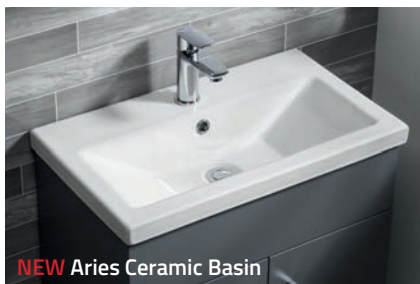

Available Left or Right Hand

Square Basins

NEW Aries Ceramic Basin

Q-Line Square Resin Basin

Q-Line Slimline Square Resin Basin

Description	Dimensions	Ref.	Exc. VAT	Inc. VAT
NEW Aries 50 Square Ceramic Basin	500 x 350mm	QXAR50B	£78.00	£93.60
NEW Aries 60 Square Ceramic Basin	500 x 350mm	QXAR60B	£87.00	£104.40
Q-Line 50 Square Slimline Resin Basin	500 x 250mm	QXLINESL50	£117.00	£140.40
Q-Line 50 Square Resin Basin	500 x 350mm	QXLINE500	£130.00	£156.00
Q-Line 60 Square Slimline Resin Basin	600 x 250mm	QXLINESL60	£139.00	£166.80
Q-Line 60 Square Resin Basin	600 x 350mm	QXLINE600	£148.00	£177.60