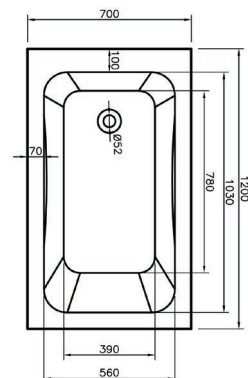

Dakota

Single Ended Bath

Height (Exc. Legs) - 400mm

Dimensions	Capacity	Ref.	Exc. VAT	Inc. VAT
1200 x 700mm	120 Ltr	DAKO12/7	£226.00	£271.20

Virginia Twin Grippped

Height (Exc. Legs) - 1700 x 700mm - 355mm
Height (Exc. Legs) - 1700 x 800mm - 400mm
Height (Exc. Legs) - 1800 x 800mm - 400mm

Single Ended Bath

Dimensions	Capacity	Ref.	Exc. VAT	Inc. VAT
1700 x 700mm	190 Ltr	VIR17/7	£310.00	£372.00
1700 x 800mm	205 Ltr	VIR17/8	£374.00	£448.80
1800 x 800mm	230 Ltr	VIR18/8	£474.00	£568.80

Dimensions	Capacity	Ref.	Exc. VAT	Inc. VAT
1500 x 700mm	190 Ltr	VIR15/7S	£404.00	£484.80
1700 x 700mm	190 Ltr	VIR17/7S	£404.00	£484.80