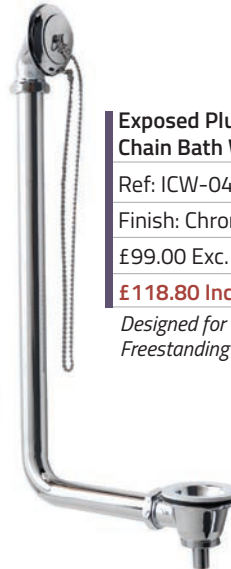

Click-Clack Bath Waste
Ref: ICW-08
Finish: Chrome
£45.00 Exc. VAT
£54.00 Inc. VAT
*Designed for Freestanding Baths -
Excluding Marino Bath*

Exposed Plug & Chain Bath Waste
Ref: ICW-04
Finish: Chrome
£99.00 Exc. VAT
£118.80 Inc. VAT
*Designed for
Freestanding Baths*