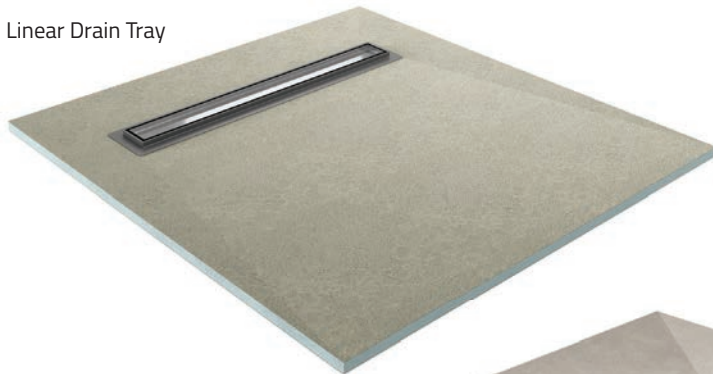

Square Drain Tray
Corner Drain

Ascent Wetroom Trays

Pre-Formed Wetroom Shower Base

Designed for walk-in shower and wetroom applications, the Ascent Wetroom Trays are pre-formed to create an effective water slope to the drain. They are floor level panels that can easily be trimmed to fit the shower area. Trays are ready to receive a tiled finish of the customers choice.

Ascent pre-formed Wetroom Trays are made using a waterproof extruded polystyrene (XPS) and are covered on both sides in a combination of polymer resin and quartz, compatible with most tile adhesives. All Wetroom Trays are exclusively made to accept our QX range of Linear and Square Drains. They are sufficiently robust to be covered with mosaic tiles without the risk of compression through point loading.

Ascent Wetroom Trays and Boards are suitable for use with Underfloor Heating. All Drains can also be used without a shower base. **NOTE: Ascent Wetroom Trays ARE NOT SUITABLE for Vinyl Flooring.**

Linear Drain Tray