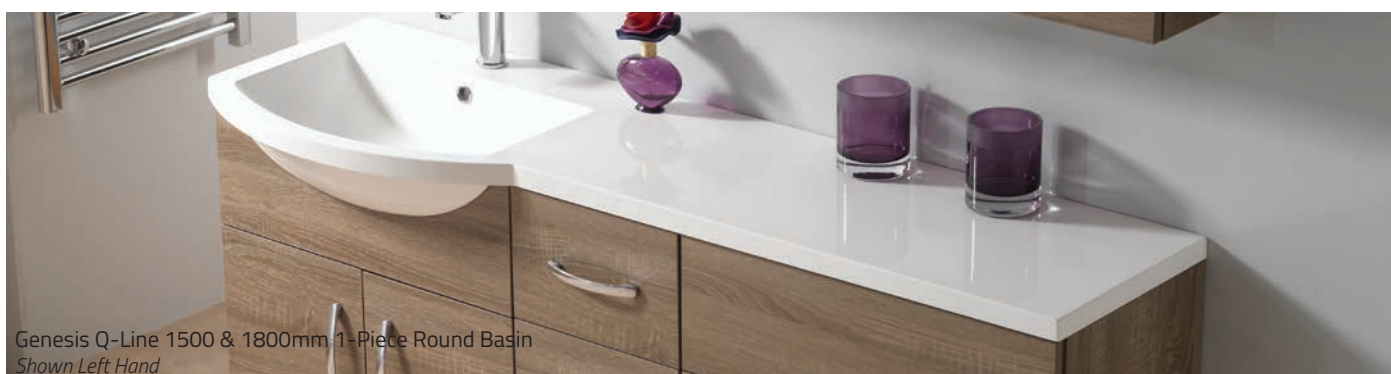

Description	Dimensions	Ref.	Exc. VAT	Inc. VAT
1500 Round 1-Piece Resin Basin - Left Hand or Right Hand	1500 x 350mm (450 max)	GQ150RN	£501.00	£601.20
1800 Round 1-Piece Resin Basin - Left Hand or Right Hand	1800 x 350mm (450 max)	GQ18RN	£591.00	£709.20
1800 Round 1-Piece Centre Resin Basin	1800 x 350mm (450 max)	GQ18RMID	£591.00	£709.20