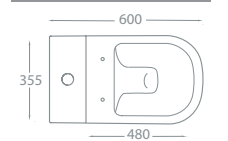

600mm Projection