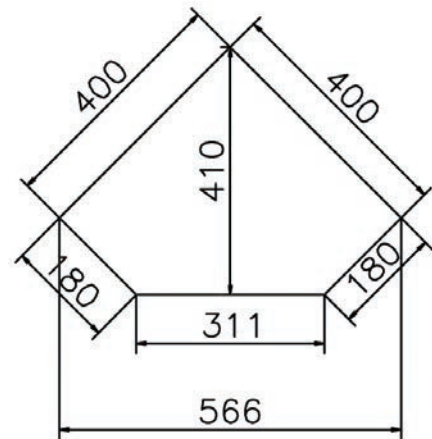

Gloss White

	Dimensions	Ref.	Exc. VAT	Inc. VAT
Richmond Corner Combination				
Richmond 1-Door Corner Combination	395 x 395 x 800mm	COR40	£297.00	£356.40
Includes Base Unit & Resin Basin	400x 400mm			
Richmond Corner Combination			£297.00	£356.40
Also Shown With:				
Richmond Corner Wall Cabinet	323 x 323 x 650mm	CORCB	£160.00	£192.00
Ohio Mini Basin Mono inc. Click-Clack Waste	-	QXFB07	£65.00	£78.00