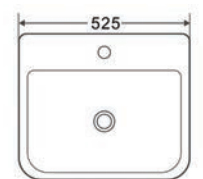

Verona Rimless Wall-Hung

Qx
10 YEAR
MANUFACTURERS
GUARANTEE

Bath Components

	Dimensions	Ref.	Exc. VAT	Inc. VAT
Verona Freestanding Bath with Pre-Fitted Click-Clack Waste	1700 x 750mm	ICN-1026	£1,642.00	£1,970.40
Grosvenor Floorstanding Single Lever Bath Shower Mixer & Kit	-	ASC-8170B	£444.00	£532.80

Basin Components

	Dimensions	Ref.	Exc. VAT	Inc. VAT
Verona 525 Ceramic Wall-Hung Basin (1TH Only)	525 x 450mm	VER-7105	£213.00	£255.60
Urban Basin Mono inc. Click-Clack Waste	-	ALP-9072W	£83.00	£99.60

WC Components

	Dimensions	Ref.	Exc. VAT	Inc. VAT
Verona Rimless Wall-Hung Pan & Soft Close Seat	-	VER-WH09	£274.00	£328.80
NEW Ascent Mechanical WC Frame	-	ASC215-A1	£260.00	£312.00
NEW Ascent Ebony Push-Button Flush Plate - Chrome	-	EB41101	£29.00	£34.80

Total Suite Price

£2,945.00 Exc. VAT

£3,534.00 Inc. VAT

WC Supplied with concealed fixings