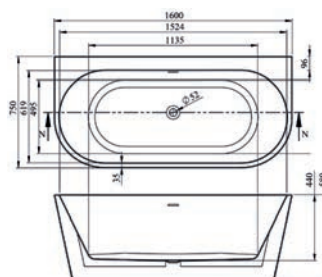

1700 x 750mm • 1600 x 750mm

Description	Dimensions L x W x H (mm)	Ref.	Weight	Capacity	Exc. VAT	Inc. VAT
Evora Freestanding Bath <i>Includes Pre-Fitted Click-Clack Waste</i>	1700 x 750 x 575	EVO-17/75	-	290 Ltr	£1,628.00	£1,953.60

Aveiro Freestanding Bath <i>Includes Pre-Fitted Click-Clack Waste</i>	1600 x 750 x 580	AVI-16/75	55kg	160 Ltr	£1,628.00	£1,953.60