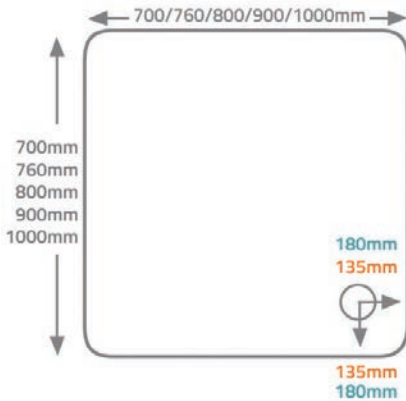

40mm & 80mm Tray Specifications

Genesis 40mm Trays

QX 80mm Cast Stone Trays

700 x 700mm	700 x 700mm
760 x 760mm	760 x 760mm
800 x 800mm	800 x 800mm
900 x 900mm	900 x 900mm
1000 x 1000mm	1000 x 1000mm