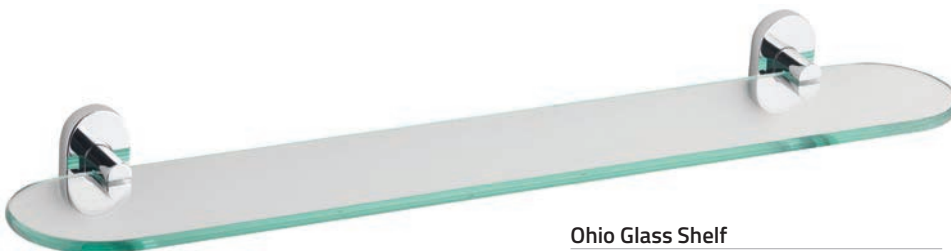

Ohio Glass Shelf
Ref: KCO-008   Finish: Chrome
Dimensions: 609mm x 120mm x 70mm
£65.00 Exc. VAT   **£78.00 Inc. VAT**