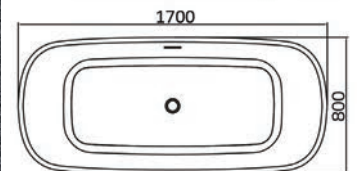

1700 x 800mm • 1700 x 800mm

Description	Dimensions L x W x H (mm)	Ref.	Capacity	Exc. VAT	Inc. VAT
Copenhagen Freestanding Bath <i>Includes Pre-Fitted Click-Clack Waste</i>	1700 x 800 x 840mm	PB280	180 Ltr	£2,267.00	£2,720.40
Milan Freestanding Bath <i>Includes Pre-Fitted Click-Clack Waste</i>	1700 x 800 x 560mm	PB290	250 Ltr	£1,739.00	£2,086.80