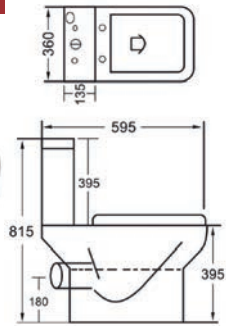

Aveiro Open - See p10
£354.00 Exc. VAT £424.80 Inc. VAT

RIMLESS