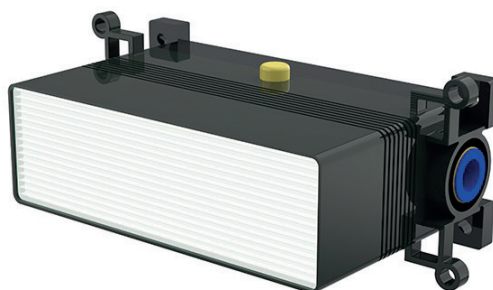

Ref: QXCG25BP-E Finish: Matt Black

£214.00 Exc. VAT £256.80 Inc. VAT

NEW Tuscany Wall-Mounted Basin Filler

Ref: QXCG25BB-E Finish: Brushed Brass

£241.00 Exc. VAT £289.20 Inc. VAT

Separated cartridge fitting allows for horizontal & vertical installation of spout and handle