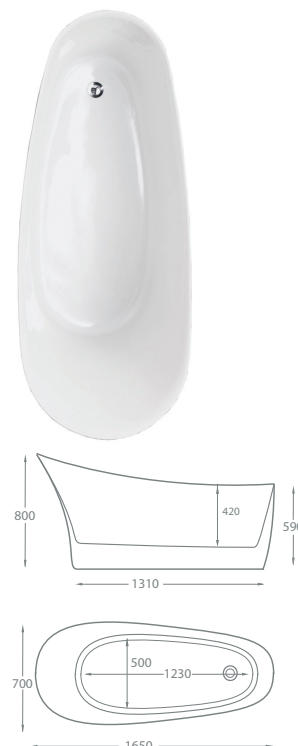

1650 x 700mm • 1700 x 750mm

Description	Dimensions L x W x H (mm)	Ref.	Weight	Capacity	Exc. VAT	Inc. VAT
Roma Freestanding Bath <i>Includes Pre-Fitted Click-Clack Waste</i>	1650 x 700 x 600/800	QX-RMA1650	55kg	260 Ltr	£1,517.00	£1,820.40

Valentina Freestanding Bath <i>Includes Pre-Fitted Click-Clack Waste</i>	1700 x 750 x 580/720	QX-VAL1700	55kg	260 Ltr	£1,543.00	£1,851.60