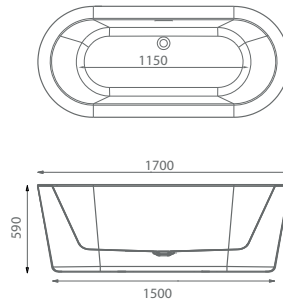

Crea Round Rimless