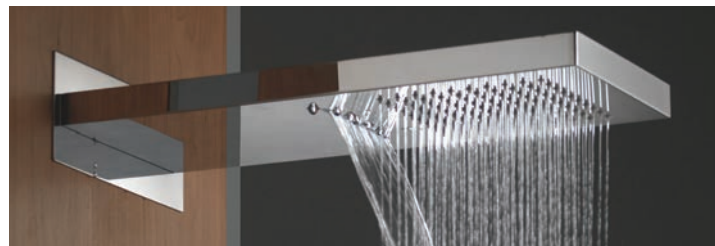

Nevada Rainfall & Waterfall Shower Head

Ref.	Dimensions	Finish	Exc. VAT	Inc. VAT
FLS-8110B	500 x 200mm	Chrome	£243.00	£291.60