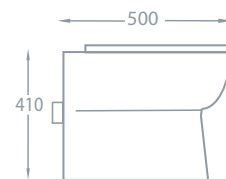

WC Components	Dimensions	Ref.	Exc. VAT	Inc. VAT
Cornell 55 Slim WC Base Unit - Textured Grey	550 x 200 x 800mm	CR55WCTG	£300.00	£360.00
Arizona Back-to-Wall Pan & Soft Close Seat (Standard)		ARIOLI-003	£248.00	£297.60
Arizona/Charlotte Slim Soft Close Seat		ARCH-004	£76.00	£91.20
Genesis Concealed Cistern - Dual Flush		GEN-CONC	£54.00	£64.80