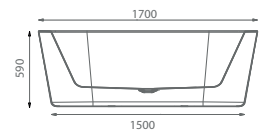

1550 x 750mm • 1700 x 750mm • 1650 x 790mm

Top edge thickness of 15mm consisting of acrylic with resin and fibreglass reinforcement

Description	Dimensions L x W x H (mm)	Ref.	Weight	Capacity	Exc. VAT	Inc. VAT
Grosvenor 1550 Freestanding Bath	1550 x 750 x 590	QX-GRO1550	37kg	250 Ltr	£1,211.00	£1,453.20
Grosvenor 1700 Freestanding Bath	1700 x 750 x 590	QX-GRO1700	43kg	260 Ltr	£1,312.00	£1,574.40
<i>Includes Pre-Fitted Click-Clack Waste</i>						
Cornell Freestanding Bath	1650 x 790 x 600	QX-COR1650	55kg	280 Ltr	£1,545.00	£1,854.00
<i>Includes Pre-Fitted Click-Clack Waste</i>