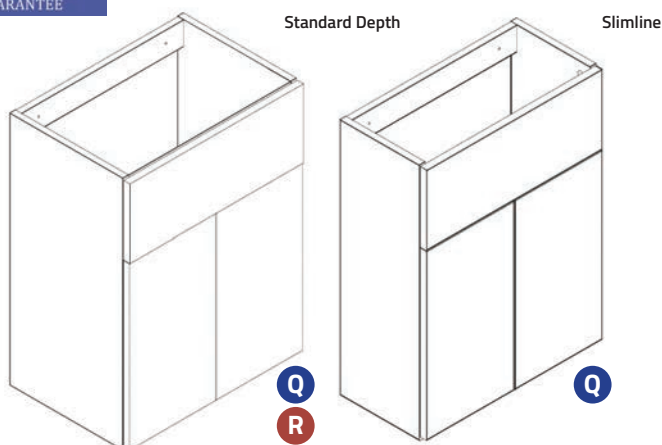

Unit Prices On This Page **EXCLUDE** Handles - These can be selected from p358