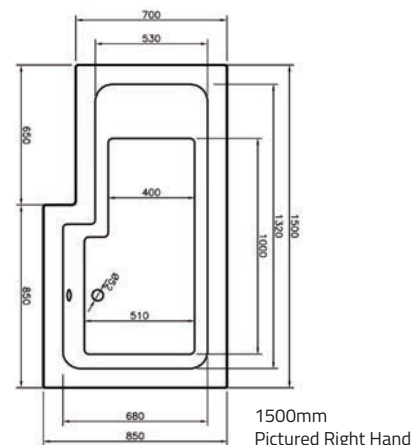

GENESIS

Description	Dimensions	Capacity	Ref.	Exc. VAT	Inc. VAT
Vermont Shower Bath <i>Available Left or Right Hand</i>	1500 x 700mm (850mm Max)	160 Ltr	VER15/7	£356.00	£427.20
Vermont Bath Front Panel	1500mm	-	VER-15FP	£133.00	£159.60
Vermont Bath End Panel	700mm	-	CALI-7EP	£76.00	£91.20
Vermont Bath Screen <i>Reversible - 6mm Glass</i>	1400mm (H) x 800mm (W)	-	QXGVERBS800	£215.00	£258.00
Bath Total			GENESIS STANDARD SPEC	£780.00	£936.00

Description	Dimensions	Capacity	Ref.	Exc. VAT	Inc. VAT	Ref.	Exc. VAT	Inc. VAT
Vermont Shower Bath <i>Available Left or Right Hand</i>	1700 x 700mm (850mm Max)	180 Ltr	VER17/7	£356.00	£427.20	VER17/7S	£482.00	£578.40
Vermont Bath Front Panel	1700mm	-	VER-17FP	£133.00	£159.60	VER-17FP	£133.00	£159.60
Vermont Bath End Panel	700mm	-	CALI-7EP	£76.00	£91.20	VER-7EP	£76.00	£91.20
Vermont Bath Screen <i>Reversible - 6mm Glass</i>	1400mm (H) x 800mm (W)	-	QXGVERBS800	£215.00	£258.00	QXGVERBS800	£215.00	£258.00
Bath Total			GENESIS STANDARD SPEC	£780.00	£936.00	ascent SUPERSPEC	£906.00	£1,087.20