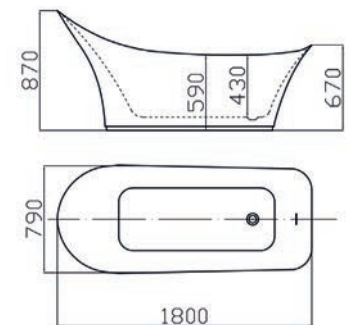

1700 x 800mm • 1800 x 790mm

With Airspa System

With Airspa System

Description	Dimensions	Ref.	Capacity	Exc. VAT	Inc. VAT
	L x W x H (mm)				
Lisbon Freestanding Bath	1700 x 800 x 610mm	PB289	190 Ltr	£1,738.00	£2,085.60
Lisbon Freestanding Bath with Airspa	1700 x 800 x 610mm	AB289/B3	190 Ltr	£2,600.00	£3,120.00