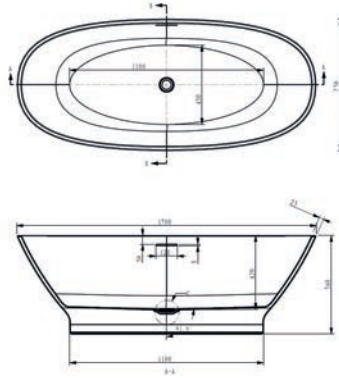

Ritz Rimless