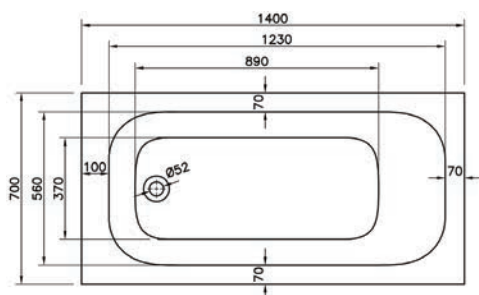

Selection of Bath Panels Available p130