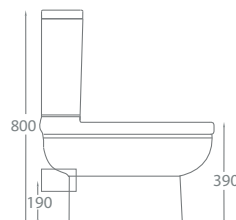

Bath Components

	Dimensions	Ref.	Exc. VAT	Inc. VAT
Carolina Single Ended, Standard Spec Bath	1700 x 700mm	CAR017/7	£226.00	£271.20
Superstyle Acrylic Bath Front Panel - White	1700mm	S/STY17	£51.00	£61.20
Superstyle Acrylic Bath End Panel - White	700mm	S/STY7	£29.00	£34.80
Classic Nouveau 2-Fold Bath Screen	1400mm (H) x 860mm (W)	QX141BSPSC	£254.00	£304.80
QX Bath Pop-Up Waste	-	QXW1908	£40.00	£48.00
Montana Bath Filler	-	ASC-8184A	£131.00	£157.20
Ohio Round Shower Head	200mm Diameter	FLS-8002C	£55.00	£66.00
Ohio Shower Head Fixing Arm	400 x 24mm	FLS-801C	£46.00	£55.20
Ohio Twin Thermostatic Shower Valve with 1 Outlet (Controls 1 Function)	-	QXCVQ01	£194.00	£232.80

Basin Components

	Dimensions	Ref.	Exc. VAT	Inc. VAT
Carolina 560 Ceramic Basin (1TH Only)	560 x 460mm	UKB-B501	£82.00	£98.40
Carolina Pedestal	-	UKB-P501	£51.00	£61.20
Montana Basin Mono inc. Click-Clack Waste	-	ASC-8182AW	£75.00	£90.00

WC Components

	Dimensions	Ref.	Exc. VAT	Inc. VAT
Carolina Close Coupled Pan & Soft Close Seat	-	UKB-W501	£199.00	£238.80
Carolina Close Coupled Cistern & Fittings	-	UKB-C501	£63.00	£75.60

Total Suite Price

£1,496.00 Exc. VAT

£1,795.20 Inc. VAT

4-Piece Price Inc. Seat

£395.00 Exc. VAT

£474.00 Inc. VAT