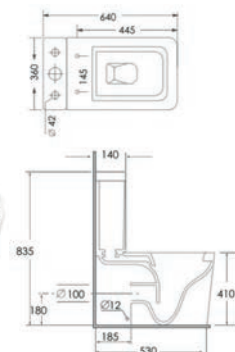

RIMLESS

COMFORT HEIGHT PAN

RIMLESS

Roma Elevated Height - See p18
 £456.00 Exc. VAT £547.20 Inc. VAT

COMFORT HEIGHT PAN

Grosvenor - See p50
 £468.00 Exc. VAT £561.60 Inc. VAT

Priced with the Nostalgic Soft Close Seat