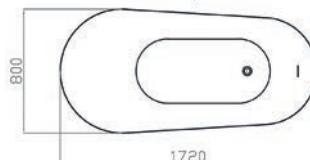

Description	Dimensions L x W x H (mm)	Ref.	Capacity	Exc. VAT	Inc. VAT
Sofia 1800 Freestanding Bath - LH or RH	1800 x 1200 x 620mm	PB261L/R	410 Ltr	£2,059.00	£2,470.80

Includes Pre-Fitted Click-Clack Waste

Bath is Handed - Please specify Left Hand or Right Hand when ordering

Vienna Freestanding Bath with White Feet	1720 x 800 x 840	PB284	180 Ltr	£2,765.00	£3,318.00

Includes Pre-Fitted Click-Clack Waste