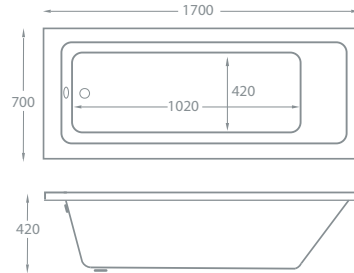

Verona Rimless

QX
10 YEAR
MANUFACTURERS
GUARANTEE

Bath Also Available:

Bath Sizes Available:

- 1500 x 700mm - Standard & Superspec
- 1600 x 700mm - Standard & Superspec
- 1700 x 700mm - Standard & Superspec

Bath Components

	Dimensions	Ref.	Exc. VAT	Inc. VAT
Montana Single Ended Standard Spec Bath	1700 x 700mm	MON17/7	£349.00	£418.80
Destiny MDF Bath Front Panel - Gloss White	1700mm	163003	£145.00	£174.00
Destiny MDF Bath End Panel - Gloss White	700mm	163011	£72.00	£86.40
Genesis 8mm Single Bath Screen	1500mm (H) x 800mm (W)	QXG85S800	£192.00	£230.40
QX Bath Pop-Up Waste	-	QXW1908	£40.00	£48.00
Montana Bath Shower Mixer inc. Shower Kit (Not Pictured)	-	ASC-8181A	£152.00	£182.40