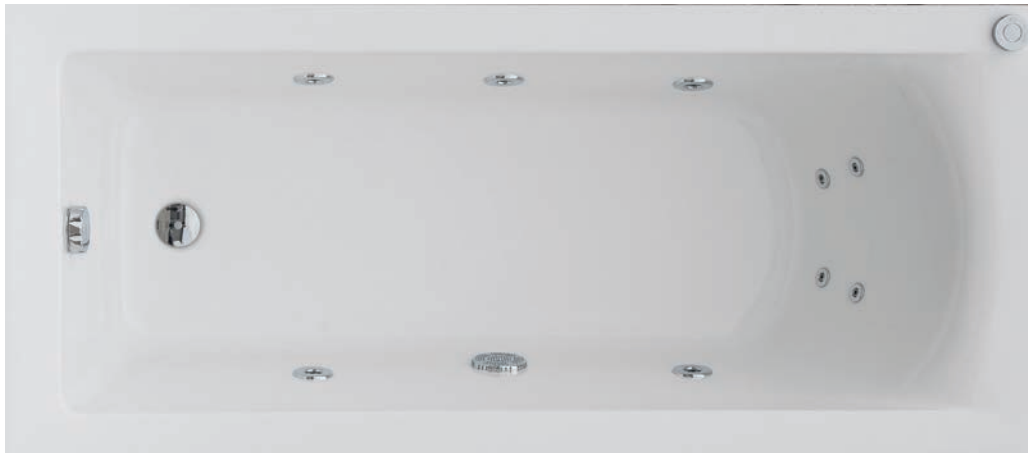

Pneumatic On/Off and Flow Control

Mini Side Jet

Micro Back Jet

Child Safety Side Suction

Chrome Pop-Up Waste

Eden 1700 x 700mm Bath with Option 2 Whirlpool

£1,489.00 Exc. VAT

£1,786.80 Inc. VAT