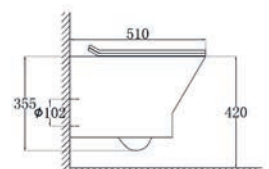

Verona Rimless Wall-Hung

Qx
10 YEAR
MANUFACTURERS
GUARANTEE

Bath Components

	Dimensions	Ref.	Exc. VAT	Inc. VAT
Verona Freestanding Bath with Pre-Fitted Click-Clack Waste	1700 x 750mm	ICN-1026	£1,642.00	£1,970.40
Grosvenor Floorstanding Single Lever Bath Shower Mixer & Kit	-	ASC-8170B	£444.00	£532.80

Basin Components

	Dimensions	Ref.	Exc. VAT	Inc. VAT
Verona 525 Ceramic Wall-Hung Basin (1TH Only)	525 x 450mm	VER-7105	£213.00	£255.60
Urban Basin Mono inc. Click-Clack Waste	-	ALP-9072W	£83.00	£99.60

WC Components

	Dimensions	Ref.	Exc. VAT	Inc. VAT
Verona Rimless Wall-Hung Pan & Soft Close Seat	-	VER-WH09	£274.00	£328.80
NEW Ascent Mechanical WC Frame	-	ASC215-A1	£260.00	£312.00
NEW Ascent Ebony Push-Button Flush Plate - Chrome	-	EB41101	£29.00	£34.80

Total Suite Price

£2,945.00 Exc. VAT

£3,534.00 Inc. VAT

WC Supplied with concealed fixings