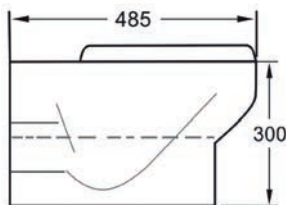

Furniture Components

Monica 60 2-Door Base Unit - Forest Green
Ref: M60BFG Dimensions: 590 x 450 x 800mm
£229.00 Exc. VAT **£274.80 Inc. VAT**

2 x Q-Line Slim D Handles - Brushed Brass Finish*
Ref: GQH603BB
£18.00 Exc. VAT **£21.60 Inc. VAT**

Monica 60 Resin Basin
Ref: M60BS Dimensions: 600 x 460mm
£154.00 Exc. VAT **£184.80 Inc. VAT**

Atlanta Basin Mono inc. Click-Clack Waste - Brushed Brass
Ref: BC-6922BB
£100.00 Exc. VAT **£120.00 Inc. VAT**

*Monica unit supplied with Chrome Handles as standard

485mm Projection

RIMLESS