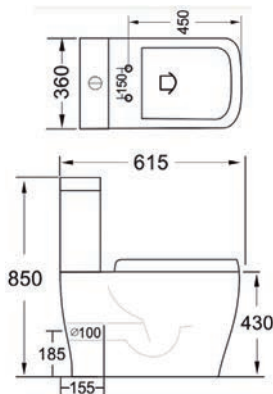

WC Components

Ritz Rimless Close Coupled Pan & Soft Close Seat Ref: RIT-JW001 £332.00 Exc. VAT	£398.40 Inc. VAT
Ritz Close Coupled Cistern & Fittings Ref: RIT-JW506 £76.00 Exc. VAT	£91.20 Inc. VAT

Total Suite Price

£3,143.00 Exc. VAT

£3,771.60 Inc. VAT

Also Shown With:

	Dimensions	Ref.	Exc. VAT	Inc. VAT
Oslo Radiator - Black Nickel Finish	1800 x 360mm	OS-18X3BN	£440.00	£528.00
Cornell 60 Mirror with LED Lights	600 x 700mm	ASC12338	£195.00	£234.00

Also Available:

	Dimensions	Ref.	Exc. VAT	Inc. VAT
Roma 60 Base Unit - Supermatt Marine Blue Finish	570 x 440 x 518mm	ROM60MB	£613.00	£735.60