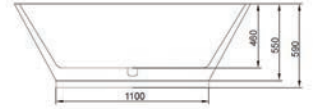

1700 x 850mm • 1700 x 840mm

Bath not suitable for Deck-Mounted Taps