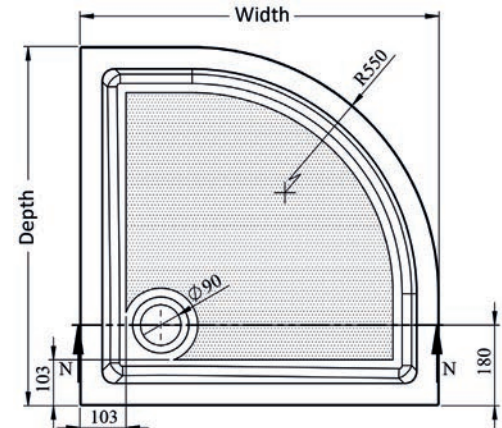

Square Tray Sizes:

Size	Ref.	Exc. VAT	Inc. VAT
700 x 700mm	AS700	£118.00	£141.60
760 x 760mm	AS760	£118.00	£141.60
800 x 800mm	AS800	£135.00	£162.00
900 x 900mm	AS900	£193.00	£231.60

Rectangular Tray Sizes:

Size	Ref.	Exc. VAT	Inc. VAT
800 x 700mm	AS8/7	£161.00	£193.20
900 x 700mm	AS9/7	£187.00	£224.40
900 x 760mm	AS9/76	£191.00	£229.20
900 x 800mm	AS9/8	£186.00	£223.20
1000 x 700mm	AS1/7	£202.00	£242.40
1000 x 800mm	AS1/8	£248.00	£297.60
1100 x 800mm	AS11/8	£254.00	£304.80
1200 x 700mm	AS12/7	£230.00	£276.00
1200 x 760mm	AS12/76	£230.00	£276.00
1200 x 800mm	AS12/8	£236.00	£283.20
1200 x 900mm	AS12/9	£251.00	£301.20
1300 x 800mm	AS13/8	£372.00	£446.40
1400 x 700mm	AS14/7	£372.00	£446.40
1400 x 800mm	AS14/8	£381.00	£457.20
1400 x 900mm	AS14/9	£404.00	£484.80
1500 x 800mm	AS15/8	£433.00	£519.60
1500 x 900mm	AS15/9	£433.00	£519.60
1600 x 700mm	AS16/7	£429.00	£514.80
1600 x 800mm	AS16/8	£438.00	£525.60
1600 x 900mm	AS16/9	£454.00	£544.80
1700 x 700mm	AS17/7	£478.00	£573.60
1700 x 760mm	AS17/76	£478.00	£573.60
1700 x 800mm	AS17/8	£487.00	£584.40
1700 x 900mm	AS17/9	£493.00	£591.60
1800 x 800mm	AS18/8	£539.00	£646.80

Quadrant Tray Size

Size	Ref.	Exc. VAT	Inc. VAT
800mm Quad	AS8Q	£193.00	£231.60
900mm Quad	AS9Q	£209.00	£250.80
1000 x 800mm Quad LH or RH	AS1/8Q	£319.00	£382.80

Panel Kit Options

Kit Type	Ref.	Exc. VAT	Inc. VAT
Rectangular Tray Kit	ASCPANREC	£140.00	£168.00
Large Rectangular Kit <i>For trays 1800mm+</i>	ASCPANLRG	£166.00	£199.20
Square Tray Kit	ASCPANSQ	£123.00	£147.60
Quadrant & Offset Quadrant Tray Kit	ASCPANQ	£134.00	£160.80