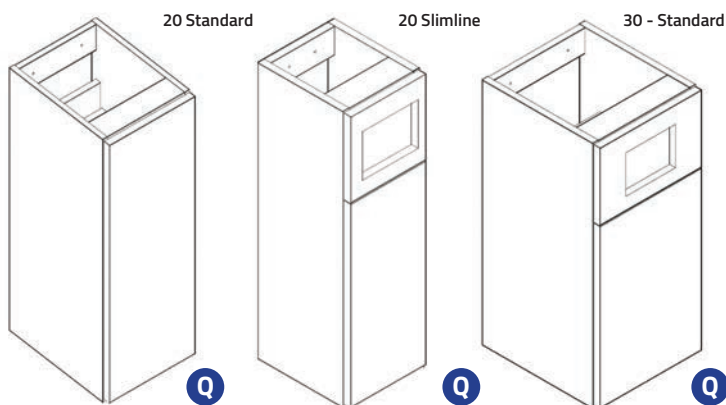

Ritz Furniture

Ref.	Dimensions	Cashmere		Graphite	
		Exc. VAT	Inc. VAT	Exc. VAT	Inc. VAT
RZ50WC	498 x 345 x 870mm*	£256.00	£307.20		
RZ60WC	598 x 345 x 870mm*	£270.00	£324.00		
RZ50WCSL	498 x 245 x 870mm*	£256.00	£307.20		
RZ60WCSL	598 x 245 x 870mm*	£256.00	£307.20