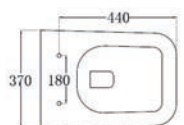

Verona Rimless Wall-Hung

Qx
10 YEAR
MANUFACTURERS
GUARANTEE

Bath Components

	Dimensions	Ref.	Exc. VAT	Inc. VAT
Verona Freestanding Bath with Pre-Fitted Click-Clack Waste	1700 x 750mm	ICN-1026	£1,642.00	£1,970.40
Grosvenor Floorstanding Single Lever Bath Shower Mixer & Kit	-	ASC-8170B	£444.00	£532.80

Basin Components

	Dimensions	Ref.	Exc. VAT	Inc. VAT
Verona 525 Ceramic Wall-Hung Basin (1TH Only)	525 x 450mm	VER-7105	£213.00	£255.60
Urban Basin Mono inc. Click-Clack Waste	-	ALP-9072W	£83.00	£99.60

WC Components

	Dimensions	Ref.	Exc. VAT	Inc. VAT
Verona Rimless Wall-Hung Pan & Soft Close Seat	-	VER-WH09	£274.00	£328.80
NEW Ascent Mechanical WC Frame	-	ASC215-A1	£260.00	£312.00
NEW Ascent Ebony Push-Button Flush Plate - Chrome	-	EB41101	£29.00	£34.80

Total Suite Price

£2,945.00 Exc. VAT

£3,534.00 Inc. VAT

WC Supplied with concealed fixings