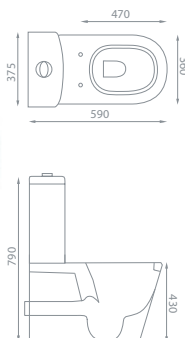

Oregon Elevated Height - See p64
 £386.00 Exc. VAT £463.20 Inc. VAT

RIMLESS

COMFORT HEIGHT PAN

Cornell Elevated Height - See p44
 £391.00 Exc. VAT £469.20 Inc. VAT

RIMLESS

COMFORT HEIGHT PAN

SHORT PROJECTION