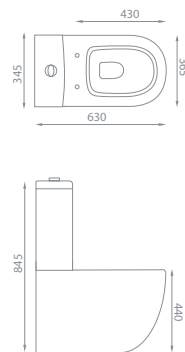

RIMLESS

Roma Elevated Height - See p18
£456.00 Exc. VAT £547.20 Inc. VAT

COMFORT HEIGHT PAN