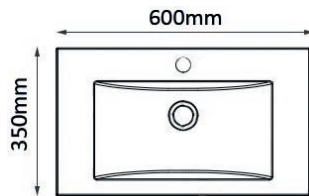

NEW Aveiro Mirror with Black Frame - See p365

Total Suite Price: £1,656.00 Exc. VAT £1,987.20 Inc. VAT

Shower Enclosure Components

	Dimensions	Ref.	Exc. VAT	Inc. VAT
NEW Genesis Pivot Door with Matt Black Frame	800 x 1900mm(H)	QXGPD0800BC	£273.00	£327.60
Genesis 40mm Shower Tray	800 x 800mm	GEN800	£146.00	£175.20
Ascent 90mm Shower Trap Waste - Matt Black	-	TAST2BL-K	£21.00	£25.20
Utah Round Thermostatic Bar Valve & Riser Kit	-	QXSH104K	£285.00	£342.00