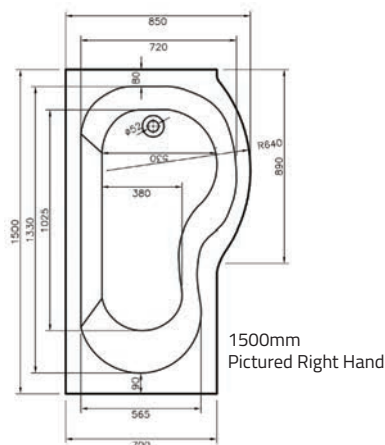

GENESIS

Description	Dimensions	Capacity	Ref.	Exc. VAT	Inc. VAT
California Shower Bath <i>Available Left or Right Hand</i>	1500 x 700mm (850mm Max)	180 Ltr	CALI15/7	£356.00	£427.20
California Bath Front Panel	1500mm	-	CALI-15FP	£133.00	£159.60
California Bath End Panel	700mm	-	CALI-7EP	£76.00	£91.20
Discovery Universal Bath Screen (<i>Excluding Towel Rail</i>)	1350mm High	-	QXGDS800	£166.00	£199.20
Bath Total			GENESIS STANDARD SPEC	£731.00	£877.20

Description	Dimensions	Capacity	Ref.	Exc. VAT	Inc. VAT	Ref.	Exc. VAT	Inc. VAT
California Shower Bath <i>Available Left or Right Hand</i>	1700 x 700mm (850mm Max)	200 Ltr	CALI17/7	£356.00	£427.20	CALI17/7S	£482.00	£578.40
California Bath Front Panel	1700mm	-	CALI-17FP	£133.00	£159.60	CALI-17FP	£133.00	£159.60
California Bath End Panel	700mm	-	CALI-7EP	£76.00	£91.20	CALI-7EP	£76.00	£91.20
Discovery Universal Bath Screen (<i>Excluding Towel Rail</i>)	1350mm High	-	QXGDS800	£166.00	£199.20	QXGDS800	£166.00	£199.20
Bath Total			GENESIS STANDARD SPEC	£731.00	£877.20	ascent SUPERSPEC	£857.00	£1,028.40