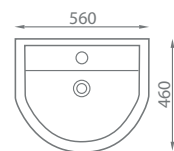

Bath Components

	Dimensions	Ref.	Exc. VAT	Inc. VAT
Carolina Single Ended, Standard Spec Bath	1700 x 700mm	CAR017/7	£226.00	£271.20
Superstyle Acrylic Bath Front Panel - White	1700mm	S/STY17	£51.00	£61.20
Superstyle Acrylic Bath End Panel - White	700mm	S/STY7	£29.00	£34.80
Classic Nouveau 2-Fold Bath Screen	1400mm (H) x 860mm (W)	QX141BSPSC	£254.00	£304.80
QX Bath Pop-Up Waste	-	QXW1908	£40.00	£48.00
Montana Bath Filler	-	ASC-8184A	£131.00	£157.20
Ohio Round Shower Head	200mm Diameter	FLS-8002C	£55.00	£66.00
Ohio Shower Head Fixing Arm	400 x 24mm	FLS-801C	£46.00	£55.20
Ohio Twin Thermostatic Shower Valve with 1 Outlet (Controls 1 Function)	-	QXCVQ01	£194.00	£232.80

Basin Components

	Dimensions	Ref.	Exc. VAT	Inc. VAT
Carolina 560 Ceramic Basin (1TH Only)	560 x 460mm	UKB-B501	£82.00	£98.40
Carolina Pedestal	-	UKB-P501	£51.00	£61.20
Montana Basin Mono inc. Click-Clack Waste	-	ASC-8182AW	£75.00	£90.00

WC Components

	Dimensions	Ref.	Exc. VAT	Inc. VAT
Carolina Close Coupled Pan & Soft Close Seat	-	UKB-W501	£199.00	£238.80
Carolina Close Coupled Cistern & Fittings	-	UKB-C501	£63.00	£75.60

Total Suite Price

£1,496.00 Exc. VAT

£1,795.20 Inc. VAT

4-Piece Price Inc. Seat

£395.00 Exc. VAT

£474.00 Inc. VAT