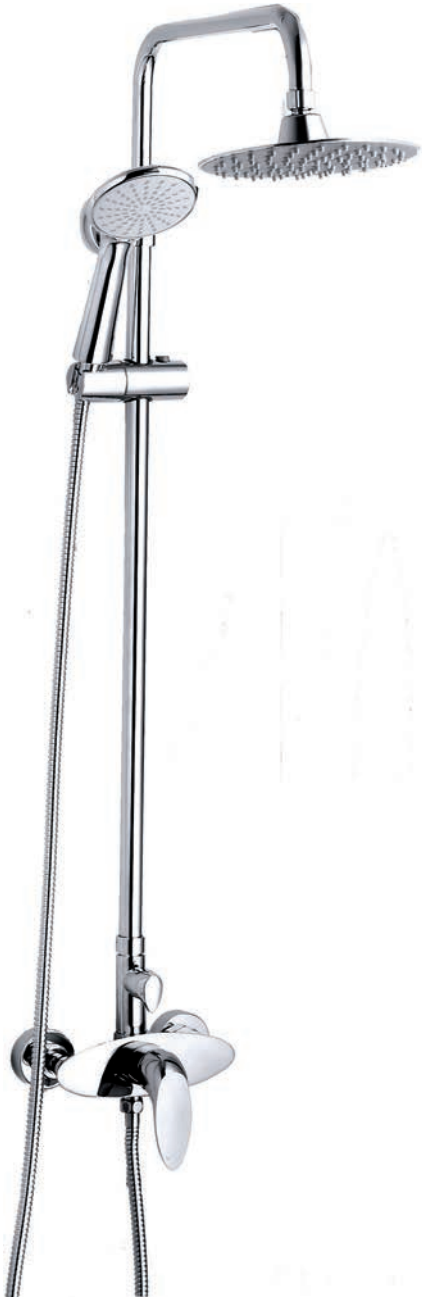

Manual & Thermostatic Shower Valves including Shower Kits

MANUAL

Alaska Exposed Manual Shower Valve with Riser Rail

Min. Pressure Req. - 0.5 bar

Ref: S6002A   Finish: Chrome

Height: 880 - 1330mm

£319.00 Exc. VAT **£382.80 Inc. VAT**

- Exposed Manual Valve with Diverter
- Single Lever Handle
- Adjustable Rigid Riser Rail with Round Rainfall Shower Head
- Circular Handspray