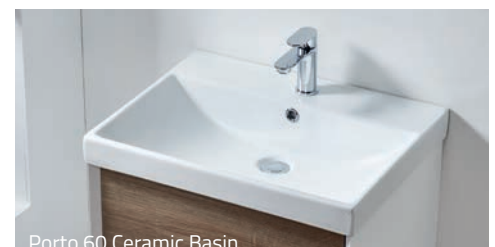

Porto 60 Ceramic Basin