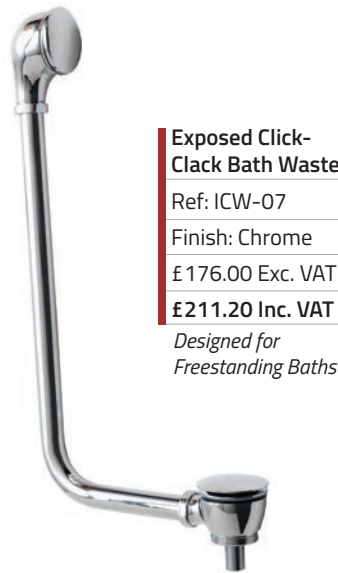

Exposed Plug & Chain Bath Waste

1 - Edwardian Handset

Exposed Click-Clack Bath Waste

Ref: ICW-07
Finish: Chrome
£176.00 Exc. VAT
£211.20 Inc. VAT

Designed for Freestanding Baths

Shallow Bath P-Trap

Ref: ICW-03 Finish: Chrome
£50.00 Exc. VAT **£60.00 Inc. VAT**

Only suitable for 42mm Metal Pipe

320mm Length

Ref: REF02 Finish: Chrome
£70.00 Exc. VAT **£84.00 Inc. VAT**