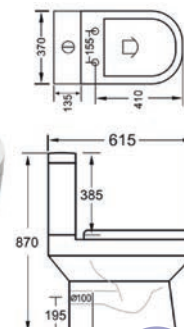

RIMLESS

Charlotte - See p42
£342.00 Exc. VAT £410.40 Inc. VAT

COMFORT HEIGHT PAN

Rimini - See p26
£345.00 Exc. VAT £414.00 Inc. VAT

RIMLESS

SHORT PROJECTION

Evora Tall Open - See p16
£350.00 Exc. VAT £420.00 Inc. VAT