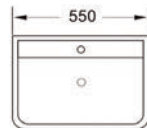

Furniture Components

Verona 550 Basin - 1TH

Ref: VER-B201-B Dimensions: 550 x 430mm
£111.00 Exc. VAT **£133.20 Inc. VAT**

Verona Full Pedestal

Ref: VER-7005 Dimensions: 840mm Total Height
£50.00 Exc. VAT **£60.00 Inc. VAT**