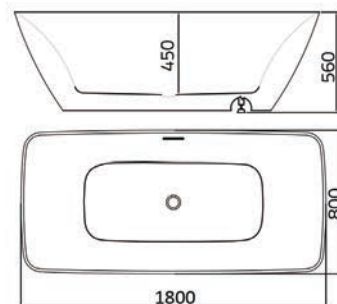

1800 x 800mm