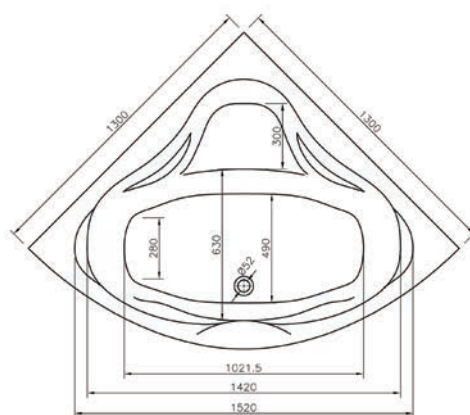

Missouri

Dimensions	Capacity	Ref.	Exc. VAT	Inc. VAT
1300 x 1300mm	225 Ltr	MISS1300	£631.00	£757.20
Panel Only	-	MISSPAN	£260.00	£312.00
Bath Total			£891.00	£1,069.20

Bath Height (Exc. Legs) - 470mm
Panel Height - 560mm

Colorado

Dimensions	Capacity	Ref.	Exc. VAT	Inc. VAT
1400 x 1400mm	240 Ltr	COLO1400	£484.00	£580.80
Panel Only	-	COLO14PN	£186.00	£223.20
Bath Total			£670.00	£804.00