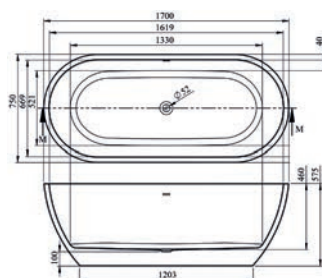

1700 x 750mm • 1600 x 750mm

Description	Dimensions L x W x H (mm)	Ref.	Weight	Capacity	Exc. VAT	Inc. VAT
Evora Freestanding Bath <i>Includes Pre-Fitted Click-Clack Waste</i>	1700 x 750 x 575	EVO-17/75	-	290 Ltr	£1,628.00	£1,953.60

Aveiro Freestanding Bath <i>Includes Pre-Fitted Click-Clack Waste</i>	1600 x 750 x 580	AVI-16/75	55kg	160 Ltr	£1,628.00	£1,953.60