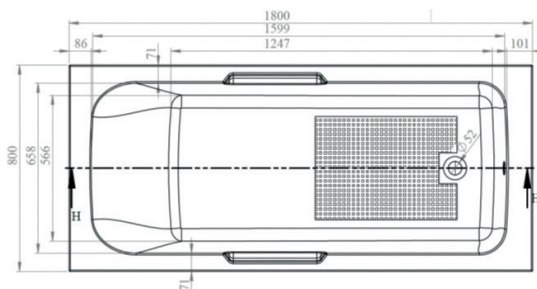

- 5mm Acrylic • Supplied without Tap Holes • Available Ascent Superspec where stated

Dakota

Single Ended Bath

Height (Exc. Legs) - 400mm

Dimensions	Capacity	Ref.	Exc. VAT	Inc. VAT
1200 x 700mm	120 Ltr	DAKO12/7	£226.00	£271.20

Virginia Twin Grippped

Height (Exc. Legs) - 1700 x 700mm - 355mm
Height (Exc. Legs) - 1700 x 800mm - 400mm
Height (Exc. Legs) - 1800 x 800mm - 400mm

Single Ended Bath

Dimensions	Capacity	Ref.	Exc. VAT	Inc. VAT
1700 x 700mm	190 Ltr	VIR17/7	£310.00	£372.00
1700 x 800mm	205 Ltr	VIR17/8	£374.00	£448.80
1800 x 800mm	230 Ltr	VIR18/8	£474.00	£568.80

Dimensions	Capacity	Ref.	Exc. VAT	Inc. VAT
1500 x 700mm	190 Ltr	VIR15/7S	£404.00	£484.80
1700 x 700mm	190 Ltr	VIR17/7S	£404.00	£484.80