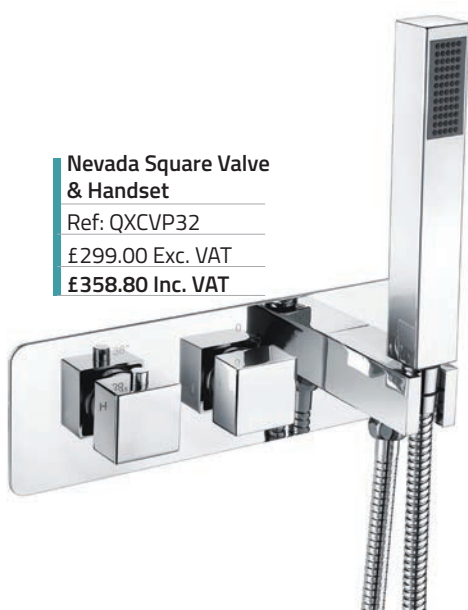

**Nevada Square Valve
& Handset**
Ref: QXCVP32
£299.00 Exc. VAT
£358.80 Inc. VAT

**Ohio Round Valve &
Handset**
Ref: QXCVP31
£274.00 Exc. VAT
£328.80 Inc. VAT

**Nevada Square Bath Spout
Valve Ref: QXWS02**
£45.00 Exc. VAT
£54.00 Inc. VAT