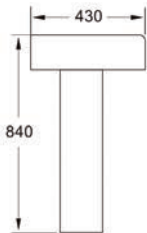

Furniture Components

Verona 550 Basin - 1TH

Ref: VER-B201-B Dimensions: 550 x 430mm
£111.00 Exc. VAT **£133.20 Inc. VAT**

Verona Full Pedestal

Ref: VER-7005 Dimensions: 840mm Total Height
£50.00 Exc. VAT **£60.00 Inc. VAT**