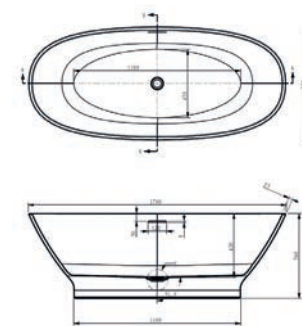

Description	Dimensions L x W x H (mm)	Ref.	Weight	Capacity	Exc. VAT	Inc. VAT
Oregon Freestanding Bath <i>Includes Pre-Fitted Click-Clack Waste</i>	1850 x 850 x 560	QX-ORE1850	47kg	290 Ltr	£1,576.00	£1,891.20
Rimini Freestanding Bath <i>Includes Pre-Fitted Click-Clack Waste</i>	1700 x 750 x 560	QX-RIM1700	38kg	260 Ltr	£1,552.00	£1,862.40