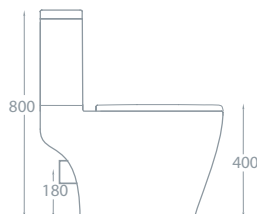

WC Components

Charlotte Close Coupled Pan Only Ref: CHASOP-001		£172.00 Exc. VAT	£206.40 Inc. VAT
Arizona/Charlotte Close Coupled Cistern & Fittings Ref: ARCH-005		£94.00 Exc. VAT	£112.80 Inc. VAT
Arizona/Charlotte Slim Soft Close WC Seat Only Ref: ARCH-004		£76.00 Exc. VAT	£91.20 Inc. VAT

Total Suite Price

£1,656.00 Exc. VAT

£1,987.20 Inc. VAT

Also Shown With:

	Dimensions	Ref.	Exc. VAT	Inc. VAT
NEW Aveiro Mirror with Black Frame	600 x 700mm	AVE6070DMB	£119.00	£142.80
Utah Towel Rail - Matt Black	1200 x 500mm	UTA-12X5MB	£96.00	£115.20

Also Available

Charlotte Back-to-Wall Pan Only	-	CHASOP0003	£181.00	£217.20
Arizona/Charlotte Standard Soft Close Seat only	-	ARCH-122	£79.00	£88.80