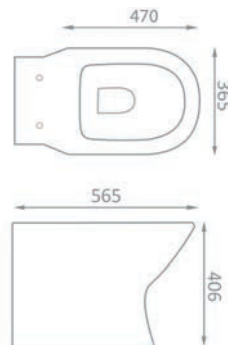

WC Components

Oregon 60 WC Base Unit - Matt Moonlight Blue Ref: ORE60WC-MMB	Dimensions: 600 x 250 x 800mm	£291.00 Exc. VAT	£349.20 Inc. VAT
Venice Rimless Back-to-Wall Pan & Slimline Soft Close Seat Ref: VEN-M003		£258.00 Exc. VAT	£309.60 Inc. VAT
Genesis Concealed Cistern - Dual Flush Ref: GEN-CONC		£54.00 Exc. VAT	£64.80 Inc. VAT

Total Suite Price

£3,332.00 Exc. VAT

£3,998.40 Inc. VAT

Also Shown With:

	Dimensions	Ref.	Exc. VAT	Inc. VAT
Kansas Mirror with Integrated Lights	600 x 800mm	ASC6806-80	£235.00	£282.00
Ebony Towel Rail with Towel Bar - Chrome	1200 x 500mm	EBO-12X5	£188.00	£225.60

Also Available:

Venice Rimless Wall-Hung Pan & Soft Close Seat	510mm Projection	VEN-M009	£270.00	£324.00
Oregon 60 2-Drawer Base Unit - Matt Moonlight Blue	590 x 470 x 500mm	ORE60BU-MMB	£688.00	£825.60
Oregon 60 Resin Basin	600 x 480mm	OR60BS	£145.00	£174.00