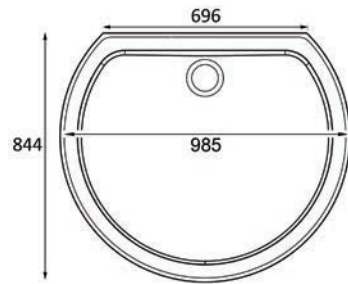

Also Available in
60 & 120 Widths
See p294

RIMLESS

Oregon 90 Combination in Matt Moonlight Blue

Venice Rimless Wall-Hung Pan & Soft Close Seat

Total Suite Price: £3,332.00 Exc. VAT **£3,998.40 Inc. VAT**

Venice Rimless Back-to-Wall

Shower Enclosure Components

	Dimensions	Ref.	Exc. VAT	Inc. VAT
Ascent Premier Roller 'D' Shaped Enclosure	985 x 844 x 2000mm	PR317QUPSC	£1,063.00	£1,275.60
Ascent 'D' Shaped 30mm Cast Stone Shower Tray	985 x 844mm	ASC/D985	£267.00	£320.40
Ascent 90mm Shower Trap and Removable Waste	-	TAST1CP-K	£13.00	£15.60
Ohio Round Shower Head	200mm Diameter	FLS-8002C	£55.00	£66.00
Ohio Shower Head Fixing Arm	400 x 42mm	FLS-801C	£46.00	£55.20
Ohio Twin Thermostatic Shower Valve with 1 Outlet (Controls 1 Function)	-	QXCVQ01	£194.00	£232.80