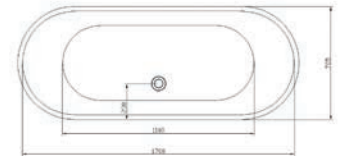

1770 x 710mm • 1520 x 710mm

Description	Dimensions L x W x H (mm)	Ref.	Weight	Capacity	Exc. VAT	Inc. VAT
Latina Freestanding Bath & Feet	1770 x 710 x 775	ICN-831	55kg	195 Ltr	£1,110.00	£1,332.00
Marino Freestanding Bath & Feet	1520 x 710 x 770	ICN-83015A	45kg	142 Ltr	£1,064.00	£1,276.80
Marino Freestanding Bath & Feet*	1700 x 710 x 770	ICN-83017A	55kg	160 Ltr	£1,090.00	£1,308.00

Marino Bath is not suitable for use with the ICW-08 Waste

*While Stocks Last