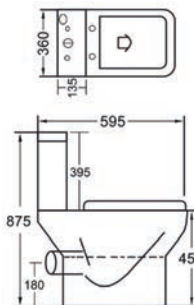

Aveiro Tall Open - See p10
£381.00 Exc. VAT £457.20 Inc. VAT

RIMLESS

COMFORT HEIGHT PAN