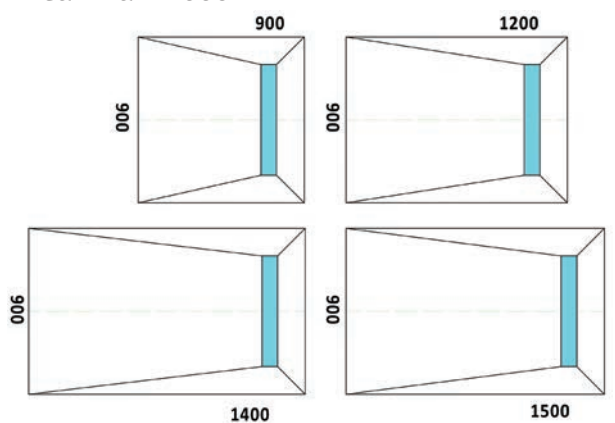

Linear Drain - 600mm