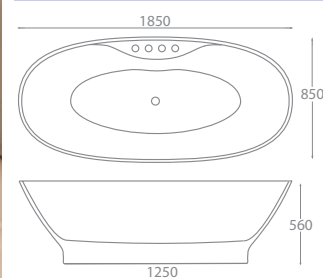

Description	Dimensions L x W x H (mm)	Ref.	Weight	Capacity	Exc. VAT	Inc. VAT
Oregon Freestanding Bath <i>Includes Pre-Fitted Click-Clack Waste</i>	1850 x 850 x 560	QX-ORE1850	47kg	290 Ltr	£1,576.00	£1,891.20
Rimini Freestanding Bath <i>Includes Pre-Fitted Click-Clack Waste</i>	1700 x 750 x 560	QX-RIM1700	38kg	260 Ltr	£1,552.00	£1,862.40