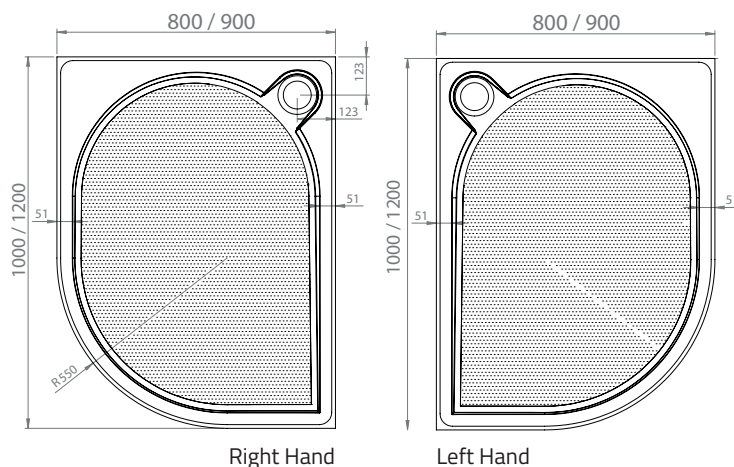

Ascent Offset Quadrant Trays

Right Hand

Left Hand

Ascent 90mm Shower Trap & Removable Waste

Ref: TAST1CP-K

Finish: Chrome

£13.00 Exc. VAT

£15.60 Inc. VAT

QX 90mm Shower Trap & Removable Waste

Ref: TAST2BL-K

Finish: Black

£21.00 Exc. VAT

£25.20 Inc. VAT

QX 90mm Shower Trap & Removable Waste

Ref: TAST4BBS-K

Finish: Brushed Brass

£29.00 Exc. VAT

£34.80 Inc. VAT