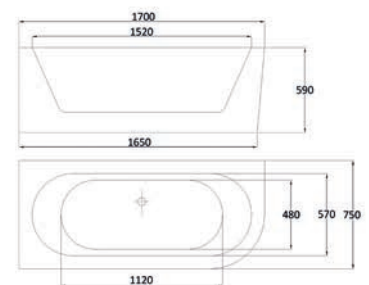

1590 x 850mm • 1700 x 750mm

Right Hand Bath

Right Hand Bath

Right Hand Bath

Left Hand Bath

Description	Dimensions L x W x H (mm)	Ref.	Weight	Capacity	Exc. VAT	Inc. VAT
NEW Eton Freestanding Corner Bath <i>Includes Pre-Fitted Click-Clack Waste</i> Bath is Handed - Please specify Left Hand or Right Hand when ordering	1590 x 850 x 580	ETN-159/85	-	-	£1,647.00	£1,976.40
Como Freestanding Corner Bath* <i>Includes Pre-Fitted Click-Clack Waste</i> Bath is Handed - Please specify Left Hand or Right Hand when ordering <i>*While Stocks Last</i>	1700 x 750 x 590	ICN-1067	60kg	181 Ltr	£1,847.00	£2,216.40