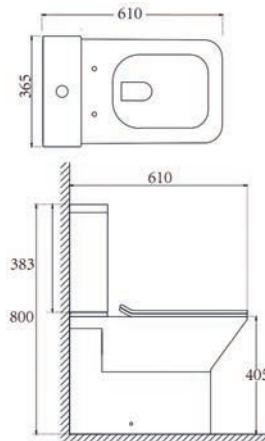

Furniture Components

Verona 550 Basin - 1TH

Ref: VER-B201-B Dimensions: 550 x 430mm
£111.00 Exc. VAT **£133.20 Inc. VAT**

Verona Full Pedestal

Ref: VER-7005 Dimensions: 840mm Total Height
£50.00 Exc. VAT **£60.00 Inc. VAT**

Aveiro Basin Mono inc. Click-Clack Waste

Ref: ASC-9742W
£67.00 Exc. VAT **£80.40 Inc. VAT**

610mm Projection

RIMLESS

SHORT PROJECTION