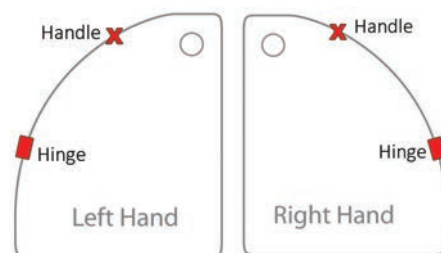

- Standard Quads are Reversible
- Offset Quads are Reversible but subject to the above conditions
- Power Shower Tested

Premier Hinged Quadrants

Size	Ref.	Adjustability	Door Opening	Exc. VAT	Inc. VAT
800mm	PR210QUPSC	770-790mm	640mm	£778.00	£933.60
900mm	PR211QUPSC	870-890mm	640mm	£823.00	£987.60

Premier Hinged Offset Quadrants

Size	Ref.	Adjustability	Door Opening	Exc. VAT	Inc. VAT
1000 x 800mm	PR213QUPSC	970-990mm / 770-790mm	640mm	£826.00	£991.20
1200 x 800mm	PR214QUPSC	1170-1190mm / 770-790mm	640mm	£876.00	£1,051.20
1200 x 900mm	PR215QUPSC	1170-1190mm / 870-890mm	640mm	£898.00	£1,077.60