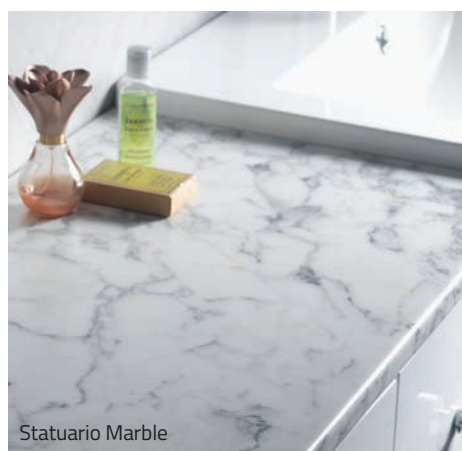

Matching Painted Worktops

Description	Dimensions	Ref.	Gloss White		Platinum Grey	
			Exc. VAT	Inc. VAT	Exc. VAT	Inc. VAT
Q-Line 600 Worktop - Standard 350mm Depth	600 x 350 x 30mm	GQ600WT	£63.00	£75.60	£65.00	£78.00
Q-Line 600 Slim Worktop - Slimline 250mm Depth	600 x 250 x 30mm	GQ600SLWT	£47.00	£56.40	£47.00	£56.40
Q-Line 1500 Worktop - Standard 350mm Depth	1500 x 350 x 30mm	GQ150WT	£150.00	£180.00	£163.00	£195.60
Q-Line 1500 Slim Worktop - Slimline 250mm Depth	1500 x 250 x 30mm	GQ150SLWT	£109.00	£130.80	£116.00	£139.20
Q-Line 2400 Worktop - Standard 350mm Depth	2400 x 350 x 30mm	GQ240WT	£237.00	£284.40	£260.00	£312.00