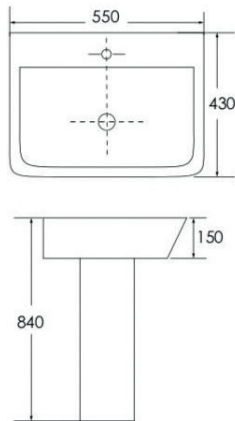

Bath Components

	Dimensions	Ref.	Exc. VAT	Inc. VAT
Monza Freestanding Bath with Pre-Fitted Click-Clack Waste	1700 x 750mm	ICN-1029	£1,792.00	£2,150.40
Urban Bath Filler	-	ALP-9074	£141.00	£169.20

Basin Components

Monza 550 Ceramic Basin (1TH Only)				
Ref: MON-201D	Dimensions: 550 x 430mm			
£144.00 Exc. VAT	£172.80 Inc. VAT			
Monza Pedestal				
Ref: MON-201D-PED				
£70.00 Exc. VAT	£84.00 Inc. VAT			
Urban Basin Mono inc. Click-Clack Waste				
Ref: ALP-9072W				
£83.00 Exc. VAT	£99.60 Inc. VAT