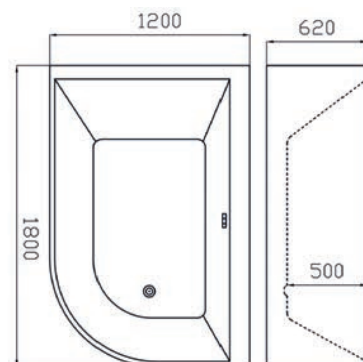

Description	Dimensions L x W x H (mm)	Ref.	Capacity	Exc. VAT	Inc. VAT
Sofia 1800 Freestanding Bath - LH or RH	1800 x 1200 x 620mm	PB261L/R	410 Ltr	£2,059.00	£2,470.80

Includes Pre-Fitted Click-Clack Waste

Bath is Handed - Please specify Left Hand or Right Hand when ordering

Vienna Freestanding Bath with White Feet	1720 x 800 x 840	PB284	180 Ltr	£2,765.00	£3,318.00

Includes Pre-Fitted Click-Clack Waste