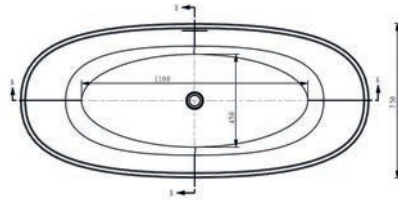

Exc. VAT
£374.00

£448.80

Rimini 630mm Ceramic Basin - 1TH

Urban Basin Mono inc. Click-Clack Waste

Total Suite Price: £3,081.00 Exc. VAT £3,697.20 Inc. VAT

Rimini Rimless

Bath Components

Rimini Freestanding Bath with Pre-Fitted Click-Clack Waste
Ohio Floorstanding Bath Shower Mixer inc. Kit