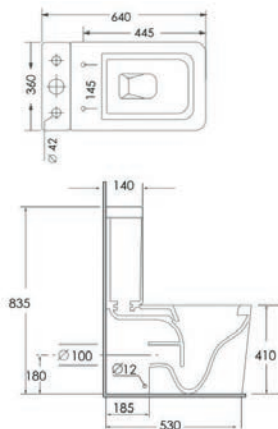

WC Components

Monza Rimless Close Coupled Pan & Soft Close Seat				
Ref: MON-2170P				
£368.00 Exc. VAT	£441.60 Inc. VAT			
Monza Close Coupled Cistern & Fittings				
Ref: MON-2170C				
£171.00 Exc. VAT	£205.20 Inc. VAT			

Total Suite Price

£2,769.00 Exc. VAT

£3,322.80 Inc. VAT

Also Shown With:

	Dimensions	Ref.	Exc. VAT	Inc. VAT
Atlanta Battery Operated Mirror with integrated LED Lights	500 x 700mm	ASC12BA	£106.00	£127.20
Utah Towel Ring	-	KPY-004	£44.00	£52.80