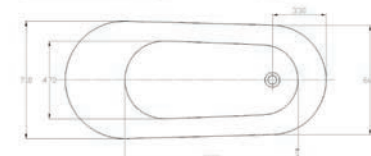

1770 x 710mm • 1520 x 710mm

Description	Dimensions L x W x H (mm)	Ref.	Weight	Capacity	Exc. VAT	Inc. VAT
Latina Freestanding Bath & Feet	1770 x 710 x 775	ICN-831	55kg	195 Ltr	£1,110.00	£1,332.00
Marino Freestanding Bath & Feet	1520 x 710 x 770	ICN-83015A	45kg	142 Ltr	£1,064.00	£1,276.80
Marino Freestanding Bath & Feet*	1700 x 710 x 770	ICN-83017A	55kg	160 Ltr	£1,090.00	£1,308.00

Marino Bath is not suitable for use with the ICW-08 Waste

*While Stocks Last