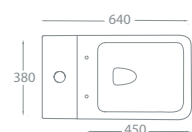

Basin Components	Dimensions	Ref.	Exc. VAT	Inc. VAT
Arizona 500 Ceramic Basin (1TH Only)	500 x 410mm	ARIOLI-006	£71.00	£85.20
Arizona Pedestal	-	ARIOLI-008	£37.00	£44.40
Arizona Basin Mono inc. Click-Clack Waste	-	ASC-9052W	£92.00	£110.40

WC Components	Dimensions	Ref.	Exc. VAT	Inc. VAT
Arizona Close Coupled Pan & Soft Close Seat	-	ARIOLI-001	£242.00	£290.40
Arizona/Charlotte Close Coupled Cistern & Fittings	-	ARCH-005	£94.00	£112.80