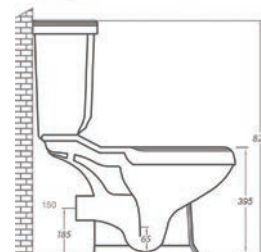

Also Shown With:

	Dimensions	Ref.	Exc. VAT	Inc. VAT
Radius Round Mirror with LED Light	600mm Round	ASC6800LY	£285.00	£342.00