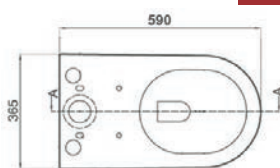

WC Components

Oregon Rimless Open-Sided Close Coupled Pan & Soft Close Seat
Ref: ORE-1363C
£276.00 Exc. VAT **£331.20 Inc. VAT**

Venice Close Coupled Cistern & Fittings for Open Sided Pan
Ref: VEN/R-OP04
£79.00 Exc. VAT **£94.80 Inc. VAT**

Total Suite Price

£2,686.00 Exc. VAT

£3,223.20 Inc. VAT

Also Shown With:

	Dimensions	Ref.	Exc. VAT	Inc. VAT
Nevada 60 Mirror with Integrated Light	400 x 600mm	ASC4060	£158.00	£189.60
Kansas Rail with Mirror - Anthracite Finish	1800 x 381mm	KCT-18X31	£298.00	£357.60

Also Available:

Oregon Comfort Height Close Coupled Pan & Soft Close Seat	-	ORE-1273P	£307.00	£368.40
Venice Close Coupled Cistern & Fittings for Open Sided Pan	-	VEN/R-OP04	£79.00	£94.80