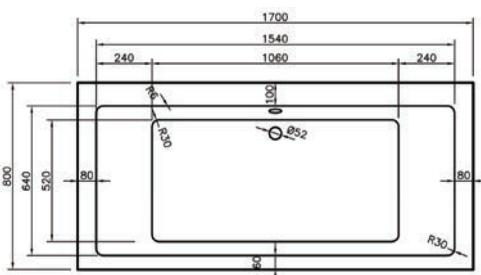

- 5mm Acrylic • Supplied without Tap Holes • Available Ascent Superspec where stated

Montana

Single Ended Bath

Height (Exc. Legs) - 420mm

Selection of Bath Panels Available p130

Dimensions	Capacity	Ref.	Exc. VAT	Inc. VAT
1500 x 700mm	170 Ltr	MON15/7	£333.00	£399.60
1600 x 700mm	185 Ltr	MON16/7	£333.00	£399.60
1700 x 700mm	200 Ltr	MON17/7	£349.00	£418.80

Dimensions	Capacity	Ref.	Exc. VAT	Inc. VAT
1500 x 700mm	170 Ltr	MON15/7S	£434.00	£520.80
1600 x 700mm	185 Ltr	MON16/7S	£434.00	£520.80
1700 x 700mm	200 Ltr	MON17/7S	£454.00	£544.80

Nevada

Double Ended Bath

Height (Exc. Legs) - 420mm

Selection of Bath Panels Available p130

Dimensions	Capacity	Ref.	Exc. VAT	Inc. VAT
1700 x 800mm	225 Ltr	NEV17/8	£402.00	£482.40
1800 x 800mm	235 Ltr	NEV18/8	£402.00	£482.40

Dimensions	Capacity	Ref.	Exc. VAT	Inc. VAT
1700 x 800mm	225 Ltr	NEV17/8S	£523.00	£627.60
1800 x 800mm	235 Ltr	NEV18/8S	£523.00	£627.60