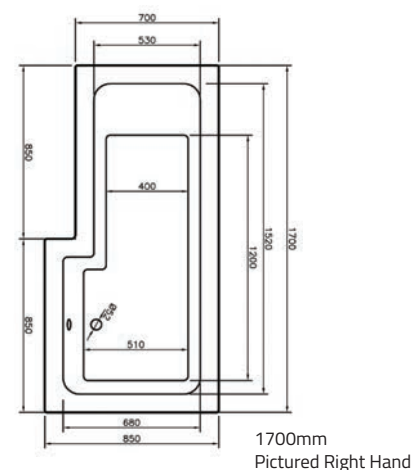

GENESIS

Description	Dimensions	Capacity	Ref.	Exc. VAT	Inc. VAT
Vermont Shower Bath <i>Available Left or Right Hand</i>	1500 x 700mm (850mm Max)	160 Ltr	VER15/7	£356.00	£427.20
Vermont Bath Front Panel	1500mm	-	VER-15FP	£133.00	£159.60
Vermont Bath End Panel	700mm	-	CALI-7EP	£76.00	£91.20
Vermont Bath Screen <i>Reversible - 6mm Glass</i>	1400mm (H) x 800mm (W)	-	QXGVERBS800	£215.00	£258.00
Bath Total			GENESIS STANDARD SPEC	£780.00	£936.00

Description	Dimensions	Capacity	Ref.	Exc. VAT	Inc. VAT	Ref.	Exc. VAT	Inc. VAT
Vermont Shower Bath <i>Available Left or Right Hand</i>	1700 x 700mm (850mm Max)	180 Ltr	VER17/7	£356.00	£427.20	VER17/7S	£482.00	£578.40
Vermont Bath Front Panel	1700mm	-	VER-17FP	£133.00	£159.60	VER-17FP	£133.00	£159.60
Vermont Bath End Panel	700mm	-	CALI-7EP	£76.00	£91.20	VER-7EP	£76.00	£91.20
Vermont Bath Screen <i>Reversible - 6mm Glass</i>	1400mm (H) x 800mm (W)	-	QXGVERBS800	£215.00	£258.00	QXGVERBS800	£215.00	£258.00
Bath Total			GENESIS STANDARD SPEC	£780.00	£936.00	ascent SUPERSPEC	£906.00	£1,087.20