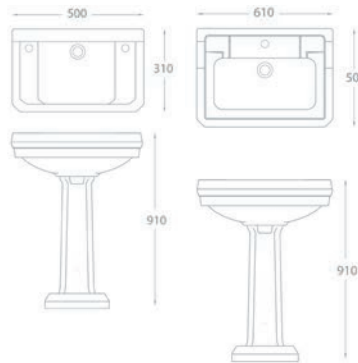

3 Basin Size Options

Basin Components

Grosvenor 500 Ceramic Basin (2TH)	Ref: GR-B112S-2	Dimensions: 500 x 310mm	£120.00 Exc. VAT	£144.00 Inc. VAT
Grosvenor 554 Ceramic Basin (1 or 2TH)	Ref: GR-B112M-1/2	Dimensions: 554 x 483mm	£127.00 Exc. VAT	£152.40 Inc. VAT
Grosvenor 610 Ceramic Basin (1 or 2TH)	Ref: GR-B112L-1/2	Dimensions: 610 x 506mm	£156.00 Exc. VAT	£187.20 Inc. VAT
Grosvenor Pedestal	Ref: GR-P112		£59.00 Exc. VAT	£70.80 Inc. VAT
Edwardian Long Spout Basin Taps (Pair)	Ref: ASC-8042		£63.00 Exc. VAT	£75.60 Inc. VAT
QX Chrome Plug & Chain Basin Waste	Ref: QXW1901		£12.00 Exc. VAT	£14.40 Inc. VAT