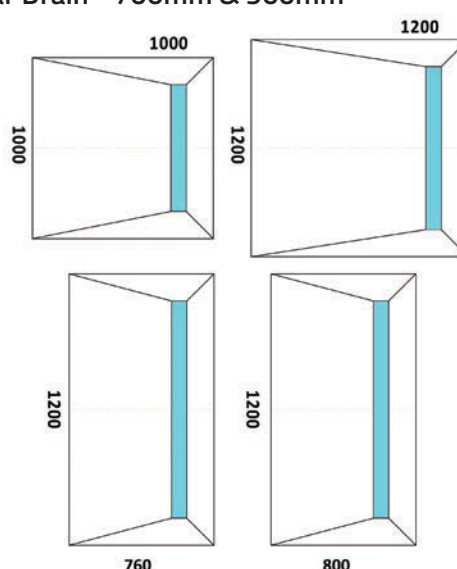

Linear Drain - 700mm & 900mm