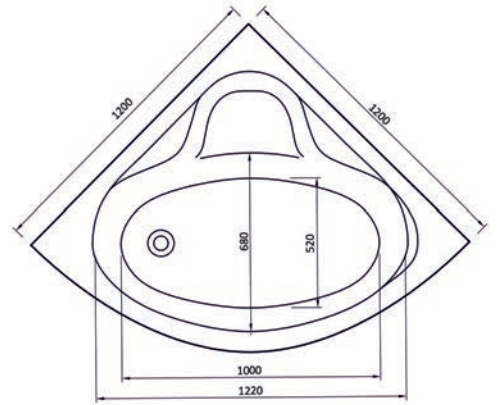

Idaho

Bath Height (Exc. Legs) - 420mm
Panel Height - 520mm

Dimensions	Capacity	Ref.	Exc. VAT	Inc. VAT
1200 x 1200mm	200 Ltr	IDAH1200	£631.00	£757.20
Panel Only	-	IDAHPAN	£260.00	£312.00
Bath Total			£891.00	£1,069.20