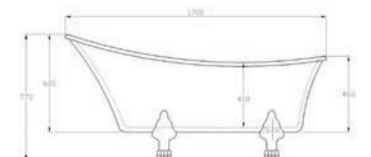

1770 x 710mm • 1520 x 710mm

Description	Dimensions L x W x H (mm)	Ref.	Weight	Capacity	Exc. VAT	Inc. VAT
Latina Freestanding Bath & Feet	1770 x 710 x 775	ICN-831	55kg	195 Ltr	£1,110.00	£1,332.00
Marino Freestanding Bath & Feet	1520 x 710 x 770	ICN-83015A	45kg	142 Ltr	£1,064.00	£1,276.80
Marino Freestanding Bath & Feet*	1700 x 710 x 770	ICN-83017A	55kg	160 Ltr	£1,090.00	£1,308.00

Marino Bath is not suitable for use with the ICW-08 Waste

*While Stocks Last