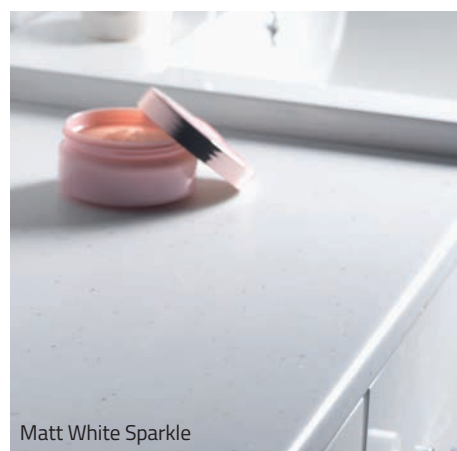

Matching Painted Worktops

Description	Dimensions	Ref.	Gloss White		Platinum Grey	
			Exc. VAT	Inc. VAT	Exc. VAT	Inc. VAT
Q-Line 600 Worktop - Standard 350mm Depth	600 x 350 x 30mm	GQ600WT	£63.00	£75.60	£65.00	£78.00
Q-Line 600 Slim Worktop - Slimline 250mm Depth	600 x 250 x 30mm	GQ600SLWT	£47.00	£56.40	£47.00	£56.40
Q-Line 1500 Worktop - Standard 350mm Depth	1500 x 350 x 30mm	GQ150WT	£150.00	£180.00	£163.00	£195.60
Q-Line 1500 Slim Worktop - Slimline 250mm Depth	1500 x 250 x 30mm	GQ150SLWT	£109.00	£130.80	£116.00	£139.20
Q-Line 2400 Worktop - Standard 350mm Depth	2400 x 350 x 30mm	GQ240WT	£237.00	£284.40	£260.00	£312.00