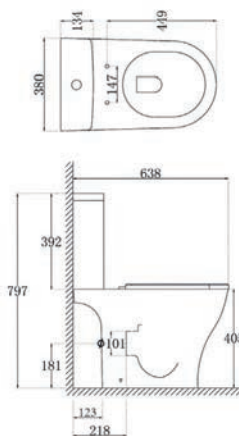

Furniture Components

Rimini 60 2-Door Base Unit - Ash Grain Denim (including 2 handles)

Ref: RIM60BD Dimensions: 600 x 465x 800mm
£588.00 Exc. VAT **£705.60 Inc. VAT**

Rimini 630 Ceramic Basin (1TH Only)

Ref: CB131 Dimensions: 630 x 480mm
£145.00 Exc. VAT **£174.00 Inc. VAT**

Urban Basin Mono inc. Click-Clack Waste

Ref: ALP-9072W
£83.00 Exc. VAT **£99.60 Inc. VAT**

638mm Projection

RIMLESS