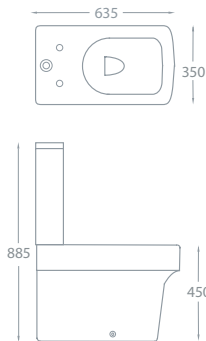

Oregon Elevated Height - See p64
 £386.00 Exc. VAT £463.20 Inc. VAT

RIMLESS

COMFORT HEIGHT PAN

Cornell Elevated Height - See p44
 £391.00 Exc. VAT £469.20 Inc. VAT

RIMLESS

COMFORT HEIGHT PAN

SHORT PROJECTION