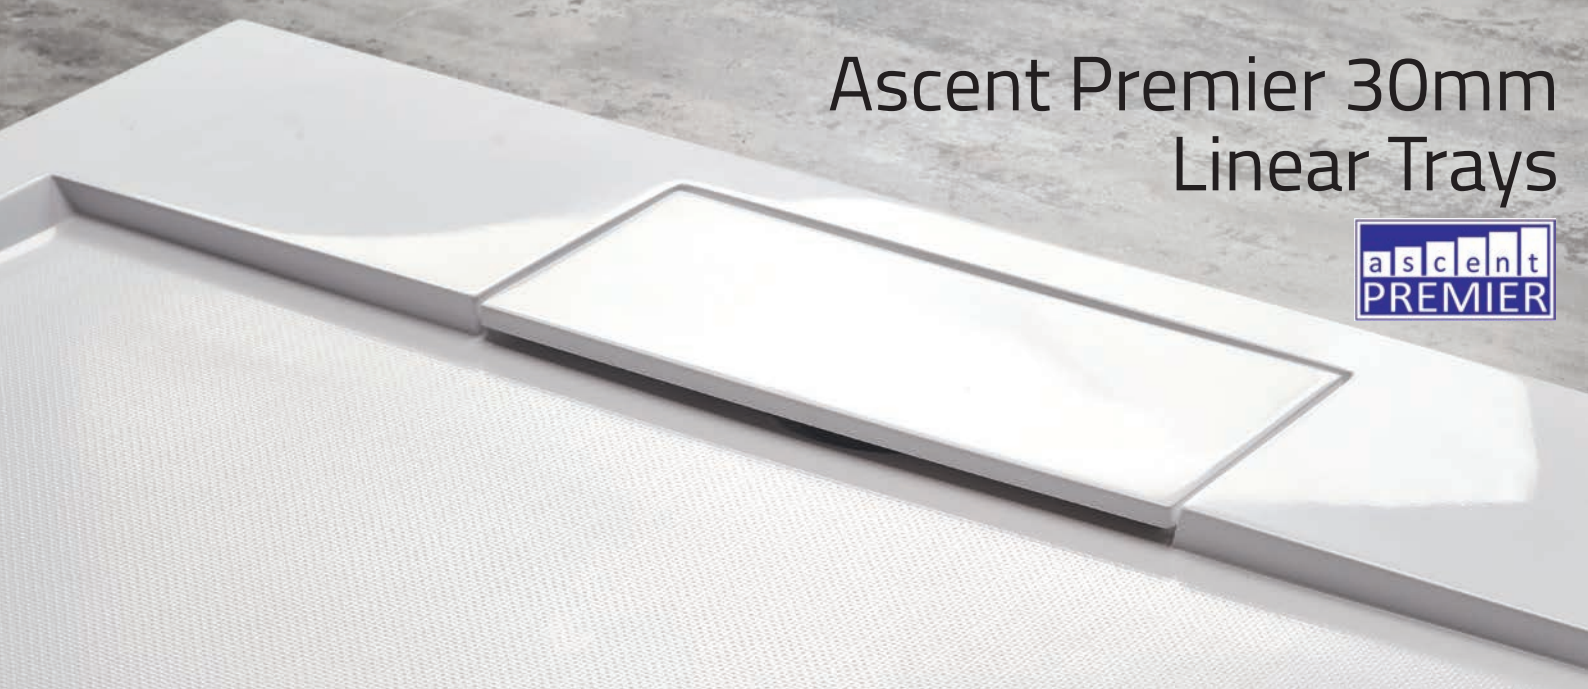

£34.80 Inc. VAT

Ascent Premier 30mm Linear Trays

- 30mm Stone Resin Trays with Gel Coat Finish
- Unique Slip-Resistance Surface
- Hidden Linear Waste Design (300mm)
- The waste is positioned either along the short end of the tray, or in the centre of the long edge *(detailed below)*
- Available in 9 size options
- Optional Leg & Panel Kit for Easy-Plumb Installation
- Panel Height - 100mm
- Requires 90mm Waste Fitting (Not Included)
- 10 Year Manufacturers Guarantee