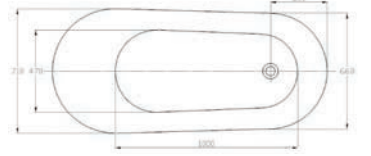

1770 x 710mm • 1520 x 710mm

Description	Dimensions L x W x H (mm)	Ref.	Weight	Capacity	Exc. VAT	Inc. VAT
Latina Freestanding Bath & Feet	1770 x 710 x 775	ICN-831	55kg	195 Ltr	£1,110.00	£1,332.00
Marino Freestanding Bath & Feet	1520 x 710 x 770	ICN-83015A	45kg	142 Ltr	£1,064.00	£1,276.80
Marino Freestanding Bath & Feet*	1700 x 710 x 770	ICN-83017A	55kg	160 Ltr	£1,090.00	£1,308.00

Marino Bath is not suitable for use with the ICW-08 Waste

*While Stocks Last