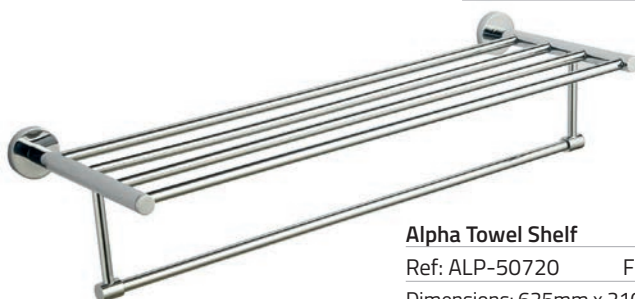

Alpha Towel Shelf
Ref: ALP-50720 Finish: Chrome
Dimensions: 625mm x 210mm x 130mm
£65.00 Exc. VAT **£78.00 Inc. VAT**