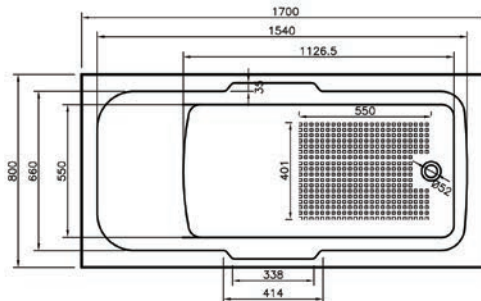

- 5mm Acrylic • Supplied without Tap Holes • Available Ascent Superspec where stated

Dakota

Single Ended Bath

Height (Exc. Legs) - 400mm

Dimensions	Capacity	Ref.	Exc. VAT	Inc. VAT
1200 x 700mm	120 Ltr	DAKO12/7	£226.00	£271.20

Virginia Twin Grippped

Height (Exc. Legs) - 1700 x 700mm - 355mm
Height (Exc. Legs) - 1700 x 800mm - 400mm
Height (Exc. Legs) - 1800 x 800mm - 400mm

Single Ended Bath

Dimensions	Capacity	Ref.	Exc. VAT	Inc. VAT
1700 x 700mm	190 Ltr	VIR17/7	£310.00	£372.00
1700 x 800mm	205 Ltr	VIR17/8	£374.00	£448.80
1800 x 800mm	230 Ltr	VIR18/8	£474.00	£568.80

Dimensions	Capacity	Ref.	Exc. VAT	Inc. VAT
1500 x 700mm	190 Ltr	VIR15/7S	£404.00	£484.80
1700 x 700mm	190 Ltr	VIR17/7S	£404.00	£484.80