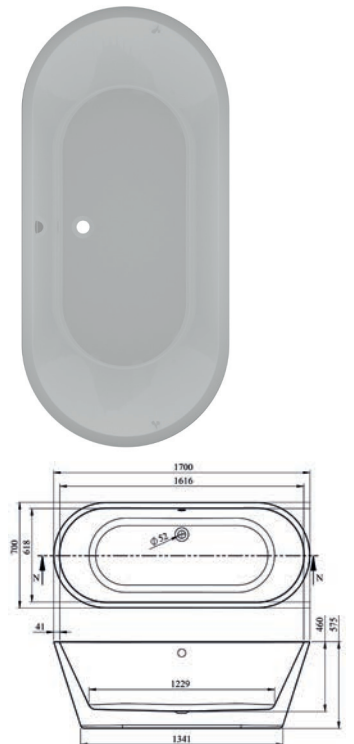

Includes Pre-Fitted Click-Clack Waste

1750 x 830mm • 1700 x 700mm

Top edge thickness of 15mm consisting of acrylic with resin and fibreglass reinforcement

Description	Dimensions L x W x H (mm)	Ref.	Weight	Capacity	Exc. VAT	Inc. VAT
Icon Freestanding Bath <i>Includes Pre-Fitted Click-Clack Waste</i>	1750 x 830 x 560	QX-IC01750	47kg	275 Ltr	£1,653.00	£1,983.60
Estoril Freestanding Bath <i>Includes Pre-Fitted Click-Clack Waste</i>	1700 x 700 x 575	EST-17/7	45kg	250 Ltr	£1,475.00	£1,770.00