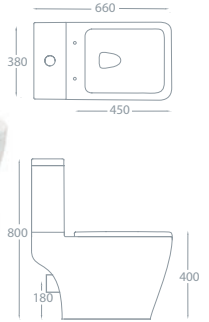

RIMLESS

Charlotte - See p42
£342.00 Exc. VAT £410.40 Inc. VAT

COMFORT HEIGHT PAN

Rimini - See p26
£345.00 Exc. VAT £414.00 Inc. VAT

RIMLESS

SHORT PROJECTION

Evora Tall Open - See p16
£350.00 Exc. VAT £420.00 Inc. VAT