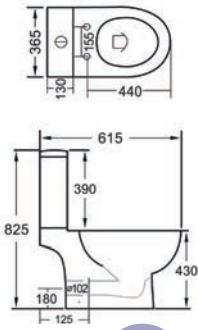

Estoril Tall Open - See p14
£341.00 Exc. VAT £409.20 Inc. VAT

RIMLESS